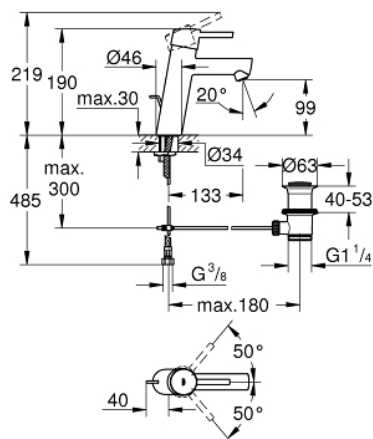

23 450 001 **CONCETTO SINGLE-LEVER BASIN MIXER 1/2"**
M-SIZE

PRODUCT DESCRIPTION

- Colour: chrome
- single hole installation
- metal lever
- GROHE SilkMove 28 mm ceramic cartridge
- with temperature limiter
- GROHE LongLife finish
- GROHE EcoJoy - less water, perfect flow
- maximum flow rate (at 3 bar): 5 l/min
- SpeedClean mousseur
- GROHE FastFixation rapid installation system
- pop-up waste set 1 1/4"
- flexible connection hoses
- min. recommended pressure 1.0 bar

23 450 001 **CONCETTO SINGLE-LEVER BASIN MIXER 1/2"**
M-SIZE

SPARE PARTS, September 2013 – now

- 1: Lever (Spare part-nr. 46753000)
- 2: Fitting ring (Spare part-nr. 46715000)
- 3: Cartridge (Spare part-nr. 46580000)
- 4: Mousseur (Spare part-nr. 06574000)
- 5: Pop-up rod (Spare part-nr. 46739000)
- 6: Shank fastening assembly (Spare part-nr. 46249000)
- 7: Waste set 1 1/4" (Spare part-nr. 28910000)
- 7.1: Plug (Spare part-nr. 07182000)
- 7.2: Eccentric rod (Spare part-nr. 07052000)
- 8: Mounting wrench (Spare part-nr. 19017000)*
- 9: Eccentric rod (Spare part-nr. 07341000)*
- 10: Base plate (Spare part-nr. 48165000)*