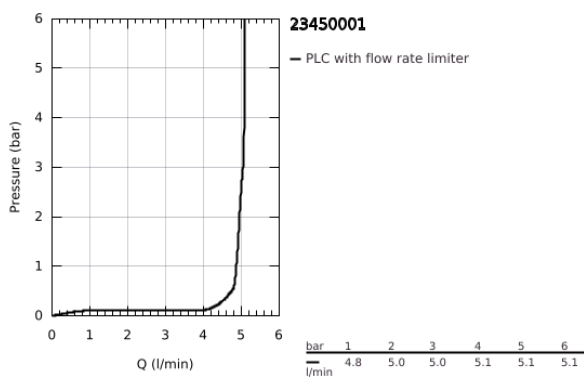

23 450 001 **CONCETTO SINGLE-LEVER BASIN MIXER 1/2"**
M-SIZE

PRODUCT DESCRIPTION

- Colour: chrome
- single hole installation
- metal lever
- GROHE SilkMove 28 mm ceramic cartridge
- with temperature limiter
- GROHE LongLife finish
- GROHE EcoJoy - less water, perfect flow
- maximum flow rate (at 3 bar): 5 l/min
- SpeedClean mousseur
- GROHE FastFixation rapid installation system
- pop-up waste set 1 1/4"
- flexible connection hoses
- min. recommended pressure 1.0 bar

23 450 001 **CONCETTO SINGLE-LEVER BASIN MIXER 1/2"**
M-SIZE

SPARE PARTS, September 2013 – now

- 1: Lever (Spare part-nr. 46753000)
- 2: Fitting ring (Spare part-nr. 46715000)
- 3: Cartridge (Spare part-nr. 46580000)
- 4: Mousseur (Spare part-nr. 06574000)
- 5: Pop-up rod (Spare part-nr. 46739000)
- 6: Shank fastening assembly (Spare part-nr. 46249000)
- 7: Waste set 1 1/4" (Spare part-nr. 28910000)
- 7.1: Plug (Spare part-nr. 07182000)
- 7.2: Eccentric rod (Spare part-nr. 07052000)
- 8: Mounting wrench (Spare part-nr. 19017000)*
- 9: Eccentric rod (Spare part-nr. 07341000)*
- 10: Base plate (Spare part-nr. 48165000)*