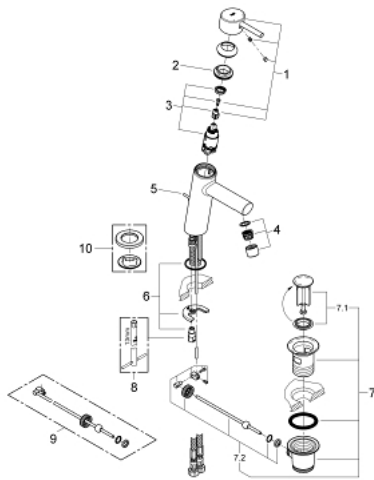

23 450 001 **CONCETTO SINGLE-LEVER BASIN MIXER 1/2"**
M-SIZE

PRODUCT DESCRIPTION

- Colour: chrome
- single hole installation
- metal lever
- GROHE SilkMove 28 mm ceramic cartridge
- with temperature limiter
- GROHE LongLife finish
- GROHE EcoJoy - less water, perfect flow
- maximum flow rate (at 3 bar): 5 l/min
- SpeedClean mousseur
- GROHE FastFixation rapid installation system
- pop-up waste set 1 1/4"
- flexible connection hoses
- min. recommended pressure 1.0 bar

23 450 001 **CONCETTO SINGLE-LEVER BASIN MIXER 1/2"**
M-SIZE

SPARE PARTS, September 2013 – now

- 1: Lever (Spare part-nr. 46753000)
- 2: Fitting ring (Spare part-nr. 46715000)
- 3: Cartridge (Spare part-nr. 46580000)
- 4: Mousseur (Spare part-nr. 06574000)
- 5: Pop-up rod (Spare part-nr. 46739000)
- 6: Shank fastening assembly (Spare part-nr. 46249000)
- 7: Waste set 1 1/4" (Spare part-nr. 28910000)
- 7.1: Plug (Spare part-nr. 07182000)
- 7.2: Eccentric rod (Spare part-nr. 07052000)
- 8: Mounting wrench (Spare part-nr. 19017000)*
- 9: Eccentric rod (Spare part-nr. 07341000)*
- 10: Base plate (Spare part-nr. 48165000)*