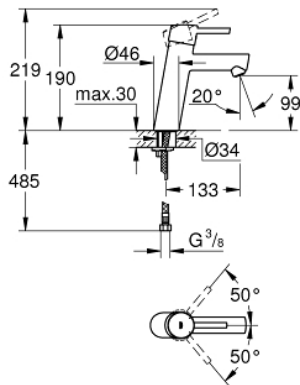

23 451 001 **CONCETTO SINGLE-LEVER BASIN MIXER 1/2"**  
**M-SIZE**

**PRODUCT DESCRIPTION**

- Colour: chrome
- single hole installation
- metal lever
- GROHE SilkMove 28 mm ceramic cartridge
- with temperature limiter
- GROHE LongLife finish
- GROHE EcoJoy - less water, perfect flow
- maximum flow rate (at 3 bar): 5 l/min
- SpeedClean mousseur
- GROHE FastFixation rapid installation system
- smooth body
- flexible connection hoses
- min. recommended pressure 1.0 bar

23 451 001 **CONCETTO SINGLE-LEVER BASIN MIXER 1/2"**  
**M-SIZE**

**SPARE PARTS**, September 2013 – now

- 1: Lever (Spare part-nr. 46753000)
- 2: Fitting ring (Spare part-nr. 46715000)
- 3: Cartridge (Spare part-nr. 46580000)
- 4: Mousseur (Spare part-nr. 13935000)
- 5: Shank fastening assembly (Spare part-nr. 46249000)
- 6: Mounting wrench (Spare part-nr. 19017000)\*
- 7: Base plate (Spare part-nr. 48165000)\*