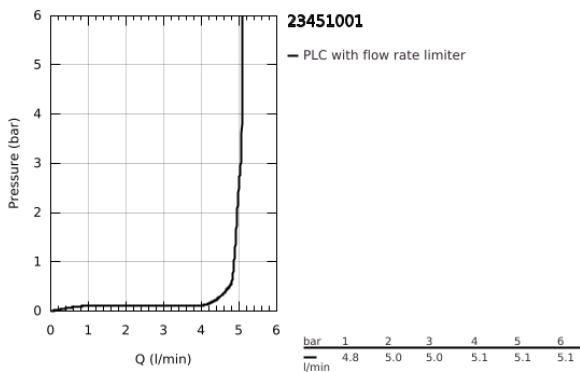

23 451 001 **CONCETTO SINGLE-LEVER BASIN MIXER 1/2"**  
**M-SIZE**

**PRODUCT DESCRIPTION**

- Colour: chrome
- single hole installation
- metal lever
- GROHE SilkMove 28 mm ceramic cartridge
- with temperature limiter
- GROHE LongLife finish
- GROHE EcoJoy - less water, perfect flow
- maximum flow rate (at 3 bar): 5 l/min
- SpeedClean mousseur
- GROHE FastFixation rapid installation system
- smooth body
- flexible connection hoses
- min. recommended pressure 1.0 bar

23 451 001 **CONCETTO SINGLE-LEVER BASIN MIXER 1/2"**  
**M-SIZE**

**SPARE PARTS**, September 2013 – now

- 1: Lever (Spare part-nr. 46753000)
- 2: Fitting ring (Spare part-nr. 46715000)
- 3: Cartridge (Spare part-nr. 46580000)
- 4: Mousseur (Spare part-nr. 13935000)
- 5: Shank fastening assembly (Spare part-nr. 46249000)
- 6: Mounting wrench (Spare part-nr. 19017000)\*
- 7: Base plate (Spare part-nr. 48165000)\*