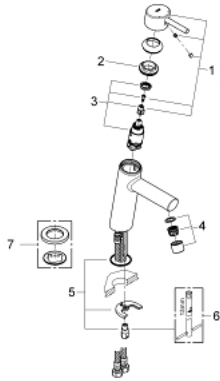

23 451 001 **CONCETTO SINGLE-LEVER BASIN MIXER 1/2"**  
**M-SIZE**

**PRODUCT DESCRIPTION**

- Colour: chrome
- single hole installation
- metal lever
- GROHE SilkMove 28 mm ceramic cartridge
- with temperature limiter
- GROHE LongLife finish
- GROHE EcoJoy - less water, perfect flow
- maximum flow rate (at 3 bar): 5 l/min
- SpeedClean mousseur
- GROHE FastFixation rapid installation system
- smooth body
- flexible connection hoses
- min. recommended pressure 1.0 bar

23 451 001 **CONCETTO SINGLE-LEVER BASIN MIXER 1/2"**  
**M-SIZE**

**SPARE PARTS**, September 2013 – now

- 1: Lever (Spare part-nr. 46753000)
- 2: Fitting ring (Spare part-nr. 46715000)
- 3: Cartridge (Spare part-nr. 46580000)
- 4: Mousseur (Spare part-nr. 13935000)
- 5: Shank fastening assembly (Spare part-nr. 46249000)
- 6: Mounting wrench (Spare part-nr. 19017000)\*
- 7: Base plate (Spare part-nr. 48165000)\*