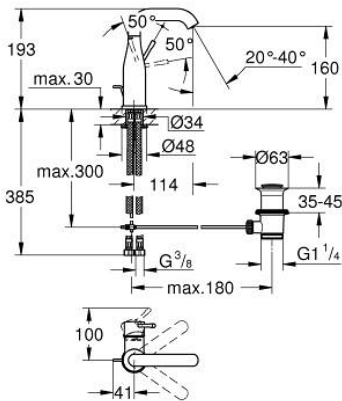

23 462 001 **ESSENCE SINGLE-LEVER BASIN MIXER 1/2"**  
**M-SIZE**

**PRODUCT DESCRIPTION**

- Colour: chrome
- single hole installation
- metal lever
- GROHE SilkMove 28 mm ceramic cartridge
- with temperature limiter
- GROHE LongLife finish
- GROHE EcoJoy mousseur 5.7 l/min
- GROHE AquaGuide adjustable mousseur
- GROHE FastFixation Plus installation system
- swivel spout with mousseur and stop limiter
- pop-up waste set 1 1/4"
- flexible connection hoses
- min. recommended pressure 1.0 bar

23 462 001 **ESSENCE SINGLE-LEVER BASIN MIXER 1/2"**  
**M-SIZE**

**SPARE PARTS**, February 2022 – now

- 1: Lever (Spare part-nr. 46919000)
  - 2: Cartridge (Spare part-nr. 46580000)
  - 3: screw ring (Spare part-nr. 48591000)
  - 4: Tubular spout (Spare part-nr. 13373000)
  - 4.1: Mousseur (Spare part-nr. 48270000)
  - 4.2: Sealing washer (Spare part-nr. 0128500M)
  - 4.3: Safety ring (Spare part-nr. 4826600M)
  - 5: Pop-up rod (Spare part-nr. 46739000)
  - 6: Escutcheon (Spare part-nr. 48603000)
  - 7: Shank fastening assembly (Spare part-nr. 46645000)
  - 8: Waste set 1 1/4" (Spare part-nr. 28910000)
  - 8.1: Plug (Spare part-nr. 07182000)
  - 8.2: Eccentric rod (Spare part-nr. 07052000)
  - 9: Connection hose (Spare part-nr. 46255000)
  - 10: Mounting wrench (Spare part-nr. 19017000)\*
  - 11: Eccentric rod (Spare part-nr. 07341000)\*
- \* Optional accessories