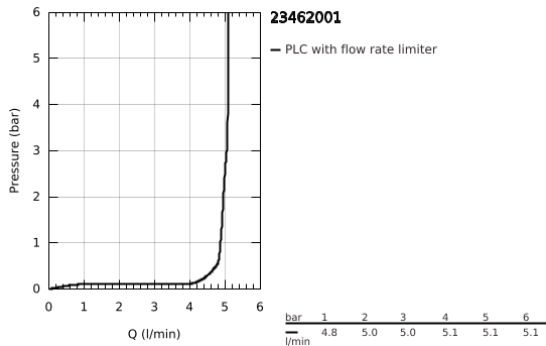

23 462 001 **ESSENCE SINGLE-LEVER BASIN MIXER 1/2"**  
**M-SIZE**

**PRODUCT DESCRIPTION**

- Colour: chrome
- single hole installation
- metal lever
- GROHE SilkMove 28 mm ceramic cartridge
- with temperature limiter
- GROHE LongLife finish
- GROHE EcoJoy mousseur 5.7 l/min
- GROHE AquaGuide adjustable mousseur
- GROHE FastFixation Plus installation system
- swivel spout with mousseur and stop limiter
- pop-up waste set 1 1/4"
- flexible connection hoses
- min. recommended pressure 1.0 bar

23 462 001 **ESSENCE SINGLE-LEVER BASIN MIXER 1/2"**  
**M-SIZE**

**SPARE PARTS**, February 2022 – now

- 1: Lever (Spare part-nr. 46919000)
  - 2: Cartridge (Spare part-nr. 46580000)
  - 3: screw ring (Spare part-nr. 48591000)
  - 4: Tubular spout (Spare part-nr. 13373000)
  - 4.1: Mousseur (Spare part-nr. 48270000)
  - 4.2: Sealing washer (Spare part-nr. 0128500M)
  - 4.3: Safety ring (Spare part-nr. 4826600M)
  - 5: Pop-up rod (Spare part-nr. 46739000)
  - 6: Escutcheon (Spare part-nr. 48603000)
  - 7: Shank fastening assembly (Spare part-nr. 46645000)
  - 8: Waste set 1 1/4" (Spare part-nr. 28910000)
  - 8.1: Plug (Spare part-nr. 07182000)
  - 8.2: Eccentric rod (Spare part-nr. 07052000)
  - 9: Connection hose (Spare part-nr. 46255000)
  - 10: Mounting wrench (Spare part-nr. 19017000)\*
  - 11: Eccentric rod (Spare part-nr. 07341000)\*
- \* Optional accessories