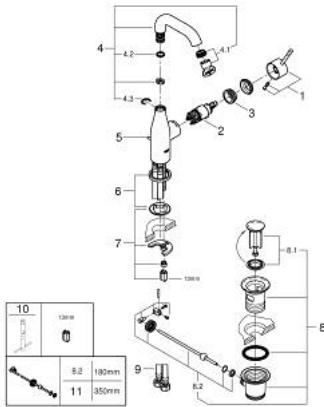

23 462 A01 **ESSENCE SINGLE-LEVER BASIN MIXER 1/2"**
M-SIZE

PRODUCT DESCRIPTION

- Colour: hard graphite
- single hole installation
- metal lever
- GROHE SilkMove 28 mm ceramic cartridge
- with temperature limiter
- GROHE LongLife finish
- GROHE EcoJoy - less water, perfect flow
- maximum flow rate (at 3 bar): 5.7 l/min
- GROHE AquaGuide adjustable mousseur
- GROHE FastFixation Plus installation system
- swivel spout with mousseur and stop limiter
- pop-up waste set 1 1/4"
- flexible connection hoses
- min. recommended pressure 1.0 bar

23 462 A01 **ESSENCE SINGLE-LEVER BASIN MIXER 1/2"**
M-SIZE

SPARE PARTS, February 2022 – now

- 1: Lever (Spare part-nr. 46919A00)
 - 2: Cartridge (Spare part-nr. 46580000)
 - 3: screw ring (Spare part-nr. 48591000)
 - 4: Tubular spout (Spare part-nr. 13373A00)
 - 4.1: Mousseur (Spare part-nr. 48270000)
 - 4.2: Sealing washer (Spare part-nr. 0128500M)
 - 4.3: Safety ring (Spare part-nr. 4826600M)
 - 5: Pop-up rod (Spare part-nr. 46739A00)
 - 6: Escutcheon (Spare part-nr. 48603A00)
 - 7: Shank fastening assembly (Spare part-nr. 46645000)
 - 8: Waste set 1 1/4" (Spare part-nr. 28910A00)
 - 8.1: Plug (Spare part-nr. 07182A00)
 - 8.2: Eccentric rod (Spare part-nr. 07052000)
 - 9: Connection hose (Spare part-nr. 46255000)
 - 10: Mounting wrench (Spare part-nr. 19017000)*
 - 11: Eccentric rod (Spare part-nr. 07341000)*
- * Optional accessories