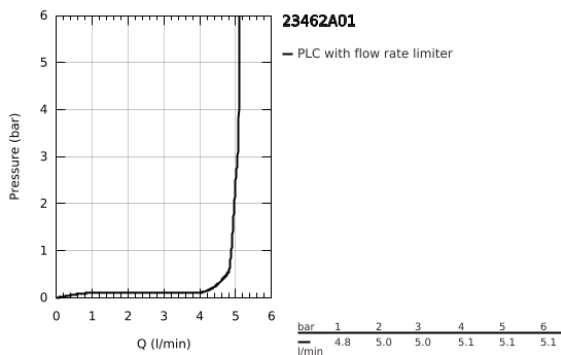

23 462 A01 **ESSENCE SINGLE-LEVER BASIN MIXER 1/2"**
M-SIZE

PRODUCT DESCRIPTION

- Colour: hard graphite
- single hole installation
- metal lever
- GROHE SilkMove 28 mm ceramic cartridge
- with temperature limiter
- GROHE LongLife finish
- GROHE EcoJoy - less water, perfect flow
- maximum flow rate (at 3 bar): 5.7 l/min
- GROHE AquaGuide adjustable mousseur
- GROHE FastFixation Plus installation system
- swivel spout with mousseur and stop limiter
- pop-up waste set 1 1/4"
- flexible connection hoses
- min. recommended pressure 1.0 bar

23 462 A01 **ESSENCE SINGLE-LEVER BASIN MIXER 1/2"**
M-SIZE

SPARE PARTS, February 2022 – now

- 1: Lever (Spare part-nr. 46919A00)
 - 2: Cartridge (Spare part-nr. 46580000)
 - 3: screw ring (Spare part-nr. 48591000)
 - 4: Tubular spout (Spare part-nr. 13373A00)
 - 4.1: Mousseur (Spare part-nr. 48270000)
 - 4.2: Sealing washer (Spare part-nr. 0128500M)
 - 4.3: Safety ring (Spare part-nr. 4826600M)
 - 5: Pop-up rod (Spare part-nr. 46739A00)
 - 6: Escutcheon (Spare part-nr. 48603A00)
 - 7: Shank fastening assembly (Spare part-nr. 46645000)
 - 8: Waste set 1 1/4" (Spare part-nr. 28910A00)
 - 8.1: Plug (Spare part-nr. 07182A00)
 - 8.2: Eccentric rod (Spare part-nr. 07052000)
 - 9: Connection hose (Spare part-nr. 46255000)
 - 10: Mounting wrench (Spare part-nr. 19017000)*
 - 11: Eccentric rod (Spare part-nr. 07341000)*
- * Optional accessories