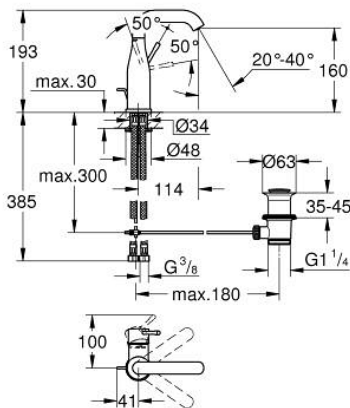

23 462 A01 **ESSENCE SINGLE-LEVER BASIN MIXER 1/2"**
M-SIZE

PRODUCT DESCRIPTION

- Colour: hard graphite
- single hole installation
- metal lever
- GROHE SilkMove 28 mm ceramic cartridge
- with temperature limiter
- GROHE LongLife finish
- GROHE EcoJoy - less water, perfect flow
- maximum flow rate (at 3 bar): 5.7 l/min
- GROHE AquaGuide adjustable mousseur
- GROHE FastFixation Plus installation system
- swivel spout with mousseur and stop limiter
- pop-up waste set 1 1/4"
- flexible connection hoses
- min. recommended pressure 1.0 bar

23 462 A01 **ESSENCE SINGLE-LEVER BASIN MIXER 1/2"**
M-SIZE

SPARE PARTS, February 2022 – now

- 1: Lever (Spare part-nr. 46919A00)
 - 2: Cartridge (Spare part-nr. 46580000)
 - 3: screw ring (Spare part-nr. 48591000)
 - 4: Tubular spout (Spare part-nr. 13373A00)
 - 4.1: Mousseur (Spare part-nr. 48270000)
 - 4.2: Sealing washer (Spare part-nr. 0128500M)
 - 4.3: Safety ring (Spare part-nr. 4826600M)
 - 5: Pop-up rod (Spare part-nr. 46739A00)
 - 6: Escutcheon (Spare part-nr. 48603A00)
 - 7: Shank fastening assembly (Spare part-nr. 46645000)
 - 8: Waste set 1 1/4" (Spare part-nr. 28910A00)
 - 8.1: Plug (Spare part-nr. 07182A00)
 - 8.2: Eccentric rod (Spare part-nr. 07052000)
 - 9: Connection hose (Spare part-nr. 46255000)
 - 10: Mounting wrench (Spare part-nr. 19017000)*
 - 11: Eccentric rod (Spare part-nr. 07341000)*
- * Optional accessories