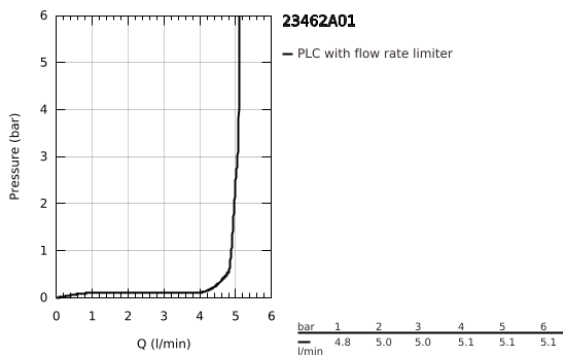

23 462 A01 ESSENCE SINGLE-LEVER BASIN MIXER 1/2"
M-SIZE

PRODUCT DESCRIPTION

- Colour: hard graphite
- single hole installation
- metal lever
- GROHE SilkMove 28 mm ceramic cartridge
- with temperature limiter
- GROHE LongLife finish
- GROHE EcoJoy mousseur 5.7 l/min
- GROHE AquaGuide adjustable mousseur
- GROHE FastFixation Plus installation system
- swivel spout with mousseur and stop limiter
- pop-up waste set 1 1/4"
- flexible connection hoses
- min. recommended pressure 1.0 bar

23 462 A01 **ESSENCE SINGLE-LEVER BASIN MIXER 1/2"**
M-SIZE

SPARE PARTS, February 2022 – now

- 1: Lever (Spare part-nr. 46919A00)
 - 2: Cartridge (Spare part-nr. 46580000)
 - 3: screw ring (Spare part-nr. 48591000)
 - 4: Tubular spout (Spare part-nr. 13373A00)
 - 4.1: Mousseur (Spare part-nr. 48270000)
 - 4.2: Sealing washer (Spare part-nr. 0128500M)
 - 4.3: Safety ring (Spare part-nr. 4826600M)
 - 5: Pop-up rod (Spare part-nr. 46739A00)
 - 6: Escutcheon (Spare part-nr. 48603A00)
 - 7: Shank fastening assembly (Spare part-nr. 46645000)
 - 8: Waste set 1 1/4" (Spare part-nr. 28910A00)
 - 8.1: Plug (Spare part-nr. 07182A00)
 - 8.2: Eccentric rod (Spare part-nr. 07052000)
 - 9: Connection hose (Spare part-nr. 46255000)
 - 10: Mounting wrench (Spare part-nr. 19017000)*
 - 11: Eccentric rod (Spare part-nr. 07341000)*
- * Optional accessories