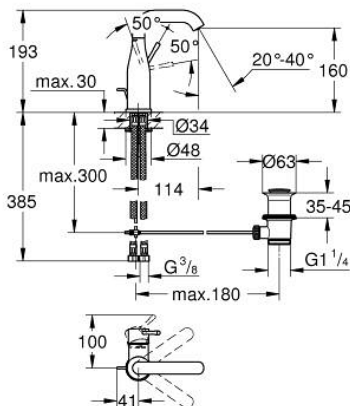

23 462 A01 ESSENCE SINGLE-LEVER BASIN MIXER 1/2"
M-SIZE

PRODUCT DESCRIPTION

- Colour: hard graphite
- single hole installation
- metal lever
- GROHE SilkMove 28 mm ceramic cartridge
- with temperature limiter
- GROHE LongLife finish
- GROHE EcoJoy mousseur 5.7 l/min
- GROHE AquaGuide adjustable mousseur
- GROHE FastFixation Plus installation system
- swivel spout with mousseur and stop limiter
- pop-up waste set 1 1/4"
- flexible connection hoses
- min. recommended pressure 1.0 bar

23 462 A01 **ESSENCE SINGLE-LEVER BASIN MIXER 1/2"**
M-SIZE

SPARE PARTS, February 2022 – now

- 1: Lever (Spare part-nr. 46919A00)
 - 2: Cartridge (Spare part-nr. 46580000)
 - 3: screw ring (Spare part-nr. 48591000)
 - 4: Tubular spout (Spare part-nr. 13373A00)
 - 4.1: Mousseur (Spare part-nr. 48270000)
 - 4.2: Sealing washer (Spare part-nr. 0128500M)
 - 4.3: Safety ring (Spare part-nr. 4826600M)
 - 5: Pop-up rod (Spare part-nr. 46739A00)
 - 6: Escutcheon (Spare part-nr. 48603A00)
 - 7: Shank fastening assembly (Spare part-nr. 46645000)
 - 8: Waste set 1 1/4" (Spare part-nr. 28910A00)
 - 8.1: Plug (Spare part-nr. 07182A00)
 - 8.2: Eccentric rod (Spare part-nr. 07052000)
 - 9: Connection hose (Spare part-nr. 46255000)
 - 10: Mounting wrench (Spare part-nr. 19017000)*
 - 11: Eccentric rod (Spare part-nr. 07341000)*
- * Optional accessories