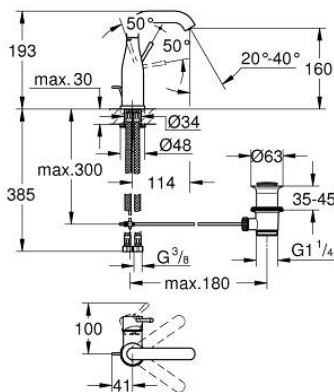

23 462 AL1 ESSENCE SINGLE-LEVER BASIN MIXER 1/2"
M-SIZE

PRODUCT DESCRIPTION

- Colour: brushed hard graphite
- single hole installation
- metal lever
- GROHE SilkMove 28 mm ceramic cartridge
- with temperature limiter
- GROHE LongLife finish
- GROHE EcoJoy mousseur 5.7 l/min
- GROHE AquaGuide adjustable mousseur
- GROHE FastFixation Plus installation system
- swivel spout with mousseur and stop limiter
- pop-up waste set 1 1/4"
- flexible connection hoses
- min. recommended pressure 1.0 bar

23 462 AL1 ESSENCE SINGLE-LEVER BASIN MIXER 1/2" M-SIZE

SPARE PARTS, February 2022 – now

- 1: Lever (Spare part-nr. 46919AL0)
 - 2: Cartridge (Spare part-nr. 46580000)
 - 3: screw ring (Spare part-nr. 48591000)
 - 4: Tubular spout (Spare part-nr. 13373AL0)
 - 4.1: Mousseur (Spare part-nr. 48270000)
 - 4.2: Sealing washer (Spare part-nr. 0128500M)
 - 4.3: Safety ring (Spare part-nr. 4826600M)
 - 5: Pop-up rod (Spare part-nr. 46739AL0)
 - 6: Escutcheon (Spare part-nr. 48603AL0)
 - 7: Shank fastening assembly (Spare part-nr. 46645000)
 - 8: Waste set 1 1/4" (Spare part-nr. 28910AL0)
 - 8.1: Plug (Spare part-nr. 07182AL0)
 - 8.2: Eccentric rod (Spare part-nr. 07052000)
 - 9: Connection hose (Spare part-nr. 46255000)
 - 10: Mounting wrench (Spare part-nr. 19017000)*
 - 11: Eccentric rod (Spare part-nr. 07341000)*
- * Optional accessories