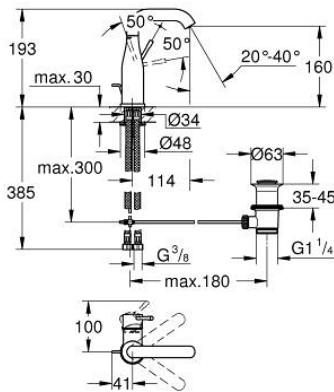

23 462 AL1 ESSENCE SINGLE-LEVER BASIN MIXER 1/2"
M-SIZE

PRODUCT DESCRIPTION

- Colour: brushed hard graphite
- single hole installation
- metal lever
- GROHE SilkMove 28 mm ceramic cartridge
- with temperature limiter
- GROHE LongLife finish
- GROHE EcoJoy - less water, perfect flow
- maximum flow rate (at 3 bar): 5.7 l/min
- GROHE AquaGuide adjustable mousseur
- GROHE FastFixation Plus installation system
- swivel spout with mousseur and stop limiter
- pop-up waste set 1 1/4"
- flexible connection hoses
- min. recommended pressure 1.0 bar

23 462 AL1 **ESSENCE SINGLE-LEVER BASIN MIXER 1/2"**
M-SIZE

SPARE PARTS, February 2022 – now

- 1: Lever (Spare part-nr. 46919AL0)
 - 2: Cartridge (Spare part-nr. 46580000)
 - 3: screw ring (Spare part-nr. 48591000)
 - 4: Tubular spout (Spare part-nr. 13373AL0)
 - 4.1: Mousseur (Spare part-nr. 48270000)
 - 4.2: Sealing washer (Spare part-nr. 0128500M)
 - 4.3: Safety ring (Spare part-nr. 4826600M)
 - 5: Pop-up rod (Spare part-nr. 46739AL0)
 - 6: Escutcheon (Spare part-nr. 48603AL0)
 - 7: Shank fastening assembly (Spare part-nr. 46645000)
 - 8: Waste set 1 1/4" (Spare part-nr. 28910AL0)
 - 8.1: Plug (Spare part-nr. 07182AL0)
 - 8.2: Eccentric rod (Spare part-nr. 07052000)
 - 9: Connection hose (Spare part-nr. 46255000)
 - 10: Mounting wrench (Spare part-nr. 19017000)*
 - 11: Eccentric rod (Spare part-nr. 07341000)*
- * Optional accessories