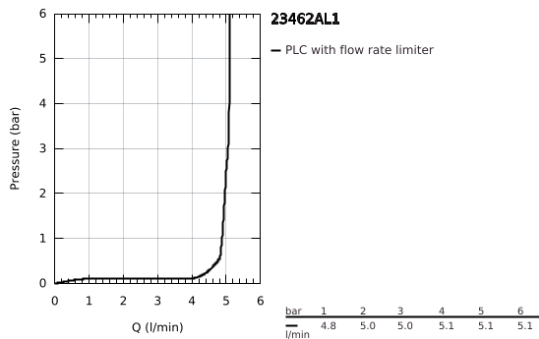

23 462 AL1 ESSENCE SINGLE-LEVER BASIN MIXER 1/2"
M-SIZE

PRODUCT DESCRIPTION

- Colour: brushed hard graphite
- single hole installation
- metal lever
- GROHE SilkMove 28 mm ceramic cartridge
- with temperature limiter
- GROHE LongLife finish
- GROHE EcoJoy - less water, perfect flow
- maximum flow rate (at 3 bar): 5.7 l/min
- GROHE AquaGuide adjustable mousseur
- GROHE FastFixation Plus installation system
- swivel spout with mousseur and stop limiter
- pop-up waste set 1 1/4"
- flexible connection hoses
- min. recommended pressure 1.0 bar

23 462 AL1 **ESSENCE SINGLE-LEVER BASIN MIXER 1/2"**
M-SIZE

SPARE PARTS, February 2022 – now

- 1: Lever (Spare part-nr. 46919AL0)
 - 2: Cartridge (Spare part-nr. 46580000)
 - 3: screw ring (Spare part-nr. 48591000)
 - 4: Tubular spout (Spare part-nr. 13373AL0)
 - 4.1: Mousseur (Spare part-nr. 48270000)
 - 4.2: Sealing washer (Spare part-nr. 0128500M)
 - 4.3: Safety ring (Spare part-nr. 4826600M)
 - 5: Pop-up rod (Spare part-nr. 46739AL0)
 - 6: Escutcheon (Spare part-nr. 48603AL0)
 - 7: Shank fastening assembly (Spare part-nr. 46645000)
 - 8: Waste set 1 1/4" (Spare part-nr. 28910AL0)
 - 8.1: Plug (Spare part-nr. 07182AL0)
 - 8.2: Eccentric rod (Spare part-nr. 07052000)
 - 9: Connection hose (Spare part-nr. 46255000)
 - 10: Mounting wrench (Spare part-nr. 19017000)*
 - 11: Eccentric rod (Spare part-nr. 07341000)*
- * Optional accessories