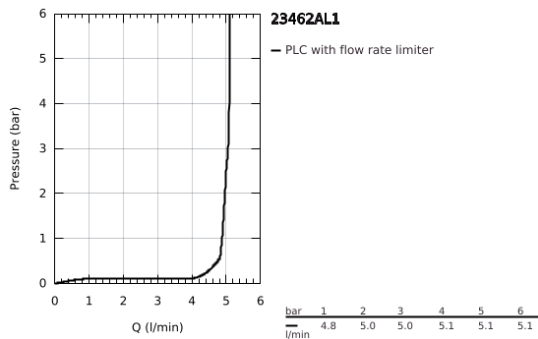

23 462 AL1 ESSENCE SINGLE-LEVER BASIN MIXER 1/2"
M-SIZE

PRODUCT DESCRIPTION

- Colour: brushed hard graphite
- single hole installation
- metal lever
- GROHE SilkMove 28 mm ceramic cartridge
- with temperature limiter
- GROHE LongLife finish
- GROHE EcoJoy mousseur 5.7 l/min
- GROHE AquaGuide adjustable mousseur
- GROHE FastFixation Plus installation system
- swivel spout with mousseur and stop limiter
- pop-up waste set 1 1/4"
- flexible connection hoses
- min. recommended pressure 1.0 bar

23 462 AL1 ESSENCE SINGLE-LEVER BASIN MIXER 1/2" M-SIZE

SPARE PARTS, February 2022 – now

- 1: Lever (Spare part-nr. 46919AL0)
 - 2: Cartridge (Spare part-nr. 46580000)
 - 3: screw ring (Spare part-nr. 48591000)
 - 4: Tubular spout (Spare part-nr. 13373AL0)
 - 4.1: Mousseur (Spare part-nr. 48270000)
 - 4.2: Sealing washer (Spare part-nr. 0128500M)
 - 4.3: Safety ring (Spare part-nr. 4826600M)
 - 5: Pop-up rod (Spare part-nr. 46739AL0)
 - 6: Escutcheon (Spare part-nr. 48603AL0)
 - 7: Shank fastening assembly (Spare part-nr. 46645000)
 - 8: Waste set 1 1/4" (Spare part-nr. 28910AL0)
 - 8.1: Plug (Spare part-nr. 07182AL0)
 - 8.2: Eccentric rod (Spare part-nr. 07052000)
 - 9: Connection hose (Spare part-nr. 46255000)
 - 10: Mounting wrench (Spare part-nr. 19017000)*
 - 11: Eccentric rod (Spare part-nr. 07341000)*
- * Optional accessories