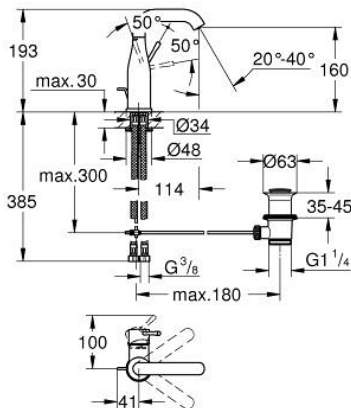

23 462 DA1 **ESSENCE SINGLE-LEVER BASIN MIXER 1/2"**
M-SIZE

PRODUCT DESCRIPTION

- Colour: warm sunset
- single hole installation
- metal lever
- GROHE SilkMove 28 mm ceramic cartridge
- with temperature limiter
- GROHE LongLife finish
- GROHE EcoJoy - less water, perfect flow
- maximum flow rate (at 3 bar): 5.7 l/min
- GROHE AquaGuide adjustable mousseur
- GROHE FastFixation Plus installation system
- swivel spout with mousseur and stop limiter
- pop-up waste set 1 1/4"
- flexible connection hoses
- min. recommended pressure 1.0 bar

23 462 DA1 ESSENCE SINGLE-LEVER BASIN MIXER 1/2" M-SIZE

SPARE PARTS, February 2022 – now

- 1: Lever (Spare part-nr. 46919DA0)
 - 2: Cartridge (Spare part-nr. 46580000)
 - 3: screw ring (Spare part-nr. 48591000)
 - 4: Tubular spout (Spare part-nr. 13373DA0)
 - 4.1: Mousseur (Spare part-nr. 48270000)
 - 4.2: Sealing washer (Spare part-nr. 0128500M)
 - 4.3: Safety ring (Spare part-nr. 4826600M)
 - 5: lift rod (Spare part-nr. 46739DA0)
 - 6: Escutcheon (Spare part-nr. 48603DA0)
 - 7: Shank fastening assembly (Spare part-nr. 46645000)
 - 8: Waste set 1 1/4" (Spare part-nr. 28910DA0)
 - 8.1: Plug (Spare part-nr. 07182DA0)
 - 8.2: Eccentric rod (Spare part-nr. 07052000)
 - 9: Connection hose (Spare part-nr. 46255000)
 - 10: Mounting wrench (Spare part-nr. 19017000)*
 - 11: Eccentric rod (Spare part-nr. 07341000)*
- * Optional accessories