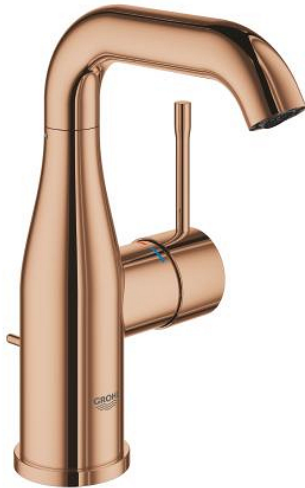

23 462 DA1 **ESSENCE SINGLE-LEVER BASIN MIXER 1/2"**
M-SIZE

PRODUCT DESCRIPTION

- Colour: warm sunset
- single hole installation
- metal lever
- GROHE SilkMove 28 mm ceramic cartridge
- with temperature limiter
- GROHE LongLife finish
- GROHE EcoJoy mousseur 5.7 l/min
- GROHE AquaGuide adjustable mousseur
- GROHE FastFixation Plus installation system
- swivel spout with mousseur and stop limiter
- pop-up waste set 1 1/4"
- flexible connection hoses
- min. recommended pressure 1.0 bar

23 462 DA1 ESSENCE SINGLE-LEVER BASIN MIXER 1/2" M-SIZE

SPARE PARTS, February 2022 – now

- 1: Lever (Spare part-nr. 46919DA0)
 - 2: Cartridge (Spare part-nr. 46580000)
 - 3: screw ring (Spare part-nr. 48591000)
 - 4: Tubular spout (Spare part-nr. 13373DA0)
 - 4.1: Mousseur (Spare part-nr. 48270000)
 - 4.2: Sealing washer (Spare part-nr. 0128500M)
 - 4.3: Safety ring (Spare part-nr. 4826600M)
 - 5: lift rod (Spare part-nr. 46739DA0)
 - 6: Escutcheon (Spare part-nr. 48603DA0)
 - 7: Shank fastening assembly (Spare part-nr. 46645000)
 - 8: Waste set 1 1/4" (Spare part-nr. 28910DA0)
 - 8.1: Plug (Spare part-nr. 07182DA0)
 - 8.2: Eccentric rod (Spare part-nr. 07052000)
 - 9: Connection hose (Spare part-nr. 46255000)
 - 10: Mounting wrench (Spare part-nr. 19017000)*
 - 11: Eccentric rod (Spare part-nr. 07341000)*
- * Optional accessories