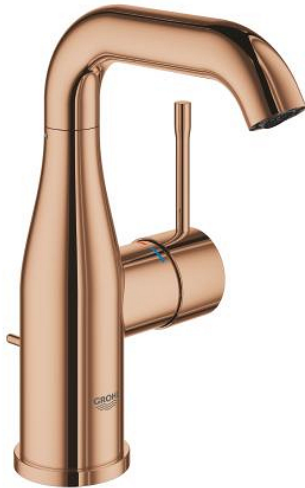

23 462 DA1 **ESSENCE SINGLE-LEVER BASIN MIXER 1/2"**
M-SIZE

PRODUCT DESCRIPTION

- Colour: warm sunset
- single hole installation
- metal lever
- GROHE SilkMove 28 mm ceramic cartridge
- with temperature limiter
- GROHE LongLife finish
- GROHE EcoJoy - less water, perfect flow
- maximum flow rate (at 3 bar): 5.7 l/min
- GROHE AquaGuide adjustable mousseur
- GROHE FastFixation Plus installation system
- swivel spout with mousseur and stop limiter
- pop-up waste set 1 1/4"
- flexible connection hoses
- min. recommended pressure 1.0 bar

23 462 DA1 ESSENCE SINGLE-LEVER BASIN MIXER 1/2" M-SIZE

SPARE PARTS, February 2022 – now

- 1: Lever (Spare part-nr. 46919DA0)
 - 2: Cartridge (Spare part-nr. 46580000)
 - 3: screw ring (Spare part-nr. 48591000)
 - 4: Tubular spout (Spare part-nr. 13373DA0)
 - 4.1: Mousseur (Spare part-nr. 48270000)
 - 4.2: Sealing washer (Spare part-nr. 0128500M)
 - 4.3: Safety ring (Spare part-nr. 4826600M)
 - 5: lift rod (Spare part-nr. 46739DA0)
 - 6: Escutcheon (Spare part-nr. 48603DA0)
 - 7: Shank fastening assembly (Spare part-nr. 46645000)
 - 8: Waste set 1 1/4" (Spare part-nr. 28910DA0)
 - 8.1: Plug (Spare part-nr. 07182DA0)
 - 8.2: Eccentric rod (Spare part-nr. 07052000)
 - 9: Connection hose (Spare part-nr. 46255000)
 - 10: Mounting wrench (Spare part-nr. 19017000)*
 - 11: Eccentric rod (Spare part-nr. 07341000)*
- * Optional accessories