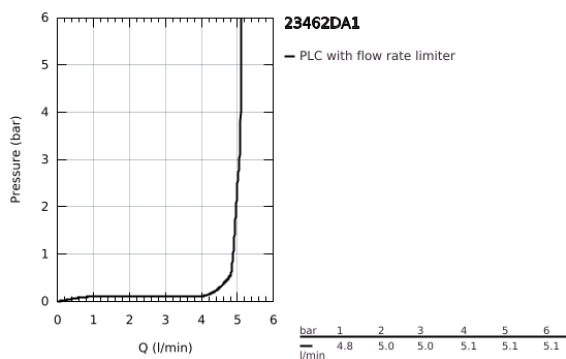

23 462 DA1 **ESSENCE SINGLE-LEVER BASIN MIXER 1/2"**
M-SIZE

PRODUCT DESCRIPTION

- Colour: warm sunset
- single hole installation
- metal lever
- GROHE SilkMove 28 mm ceramic cartridge
- with temperature limiter
- GROHE LongLife finish
- GROHE EcoJoy - less water, perfect flow
- maximum flow rate (at 3 bar): 5.7 l/min
- GROHE AquaGuide adjustable mousseur
- GROHE FastFixation Plus installation system
- swivel spout with mousseur and stop limiter
- pop-up waste set 1 1/4"
- flexible connection hoses
- min. recommended pressure 1.0 bar

23 462 DA1 ESSENCE SINGLE-LEVER BASIN MIXER 1/2" M-SIZE

SPARE PARTS, February 2022 – now

- 1: Lever (Spare part-nr. 46919DA0)
 - 2: Cartridge (Spare part-nr. 46580000)
 - 3: screw ring (Spare part-nr. 48591000)
 - 4: Tubular spout (Spare part-nr. 13373DA0)
 - 4.1: Mousseur (Spare part-nr. 48270000)
 - 4.2: Sealing washer (Spare part-nr. 0128500M)
 - 4.3: Safety ring (Spare part-nr. 4826600M)
 - 5: lift rod (Spare part-nr. 46739DA0)
 - 6: Escutcheon (Spare part-nr. 48603DA0)
 - 7: Shank fastening assembly (Spare part-nr. 46645000)
 - 8: Waste set 1 1/4" (Spare part-nr. 28910DA0)
 - 8.1: Plug (Spare part-nr. 07182DA0)
 - 8.2: Eccentric rod (Spare part-nr. 07052000)
 - 9: Connection hose (Spare part-nr. 46255000)
 - 10: Mounting wrench (Spare part-nr. 19017000)*
 - 11: Eccentric rod (Spare part-nr. 07341000)*
- * Optional accessories