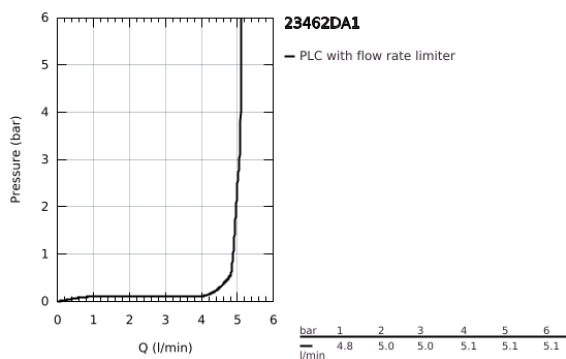

23 462 DA1 **ESSENCE SINGLE-LEVER BASIN MIXER 1/2"**
M-SIZE

PRODUCT DESCRIPTION

- Colour: warm sunset
- single hole installation
- metal lever
- GROHE SilkMove 28 mm ceramic cartridge
- with temperature limiter
- GROHE LongLife finish
- GROHE EcoJoy mousseur 5.7 l/min
- GROHE AquaGuide adjustable mousseur
- GROHE FastFixation Plus installation system
- swivel spout with mousseur and stop limiter
- pop-up waste set 1 1/4"
- flexible connection hoses
- min. recommended pressure 1.0 bar

23 462 DA1 ESSENCE SINGLE-LEVER BASIN MIXER 1/2" M-SIZE

SPARE PARTS, February 2022 – now

- 1: Lever (Spare part-nr. 46919DA0)
 - 2: Cartridge (Spare part-nr. 46580000)
 - 3: screw ring (Spare part-nr. 48591000)
 - 4: Tubular spout (Spare part-nr. 13373DA0)
 - 4.1: Mousseur (Spare part-nr. 48270000)
 - 4.2: Sealing washer (Spare part-nr. 0128500M)
 - 4.3: Safety ring (Spare part-nr. 4826600M)
 - 5: lift rod (Spare part-nr. 46739DA0)
 - 6: Escutcheon (Spare part-nr. 48603DA0)
 - 7: Shank fastening assembly (Spare part-nr. 46645000)
 - 8: Waste set 1 1/4" (Spare part-nr. 28910DA0)
 - 8.1: Plug (Spare part-nr. 07182DA0)
 - 8.2: Eccentric rod (Spare part-nr. 07052000)
 - 9: Connection hose (Spare part-nr. 46255000)
 - 10: Mounting wrench (Spare part-nr. 19017000)*
 - 11: Eccentric rod (Spare part-nr. 07341000)*
- * Optional accessories