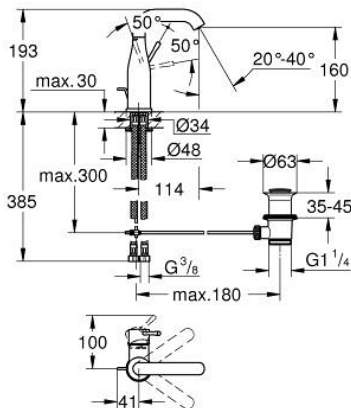

23 462 DA1 **ESSENCE SINGLE-LEVER BASIN MIXER 1/2"**
M-SIZE

PRODUCT DESCRIPTION

- Colour: warm sunset
- single hole installation
- metal lever
- GROHE SilkMove 28 mm ceramic cartridge
- with temperature limiter
- GROHE LongLife finish
- GROHE EcoJoy mousseur 5.7 l/min
- GROHE AquaGuide adjustable mousseur
- GROHE FastFixation Plus installation system
- swivel spout with mousseur and stop limiter
- pop-up waste set 1 1/4"
- flexible connection hoses
- min. recommended pressure 1.0 bar

23 462 DA1 ESSENCE SINGLE-LEVER BASIN MIXER 1/2" M-SIZE

SPARE PARTS, February 2022 – now

- 1: Lever (Spare part-nr. 46919DA0)
 - 2: Cartridge (Spare part-nr. 46580000)
 - 3: screw ring (Spare part-nr. 48591000)
 - 4: Tubular spout (Spare part-nr. 13373DA0)
 - 4.1: Mousseur (Spare part-nr. 48270000)
 - 4.2: Sealing washer (Spare part-nr. 0128500M)
 - 4.3: Safety ring (Spare part-nr. 4826600M)
 - 5: lift rod (Spare part-nr. 46739DA0)
 - 6: Escutcheon (Spare part-nr. 48603DA0)
 - 7: Shank fastening assembly (Spare part-nr. 46645000)
 - 8: Waste set 1 1/4" (Spare part-nr. 28910DA0)
 - 8.1: Plug (Spare part-nr. 07182DA0)
 - 8.2: Eccentric rod (Spare part-nr. 07052000)
 - 9: Connection hose (Spare part-nr. 46255000)
 - 10: Mounting wrench (Spare part-nr. 19017000)*
 - 11: Eccentric rod (Spare part-nr. 07341000)*
- * Optional accessories