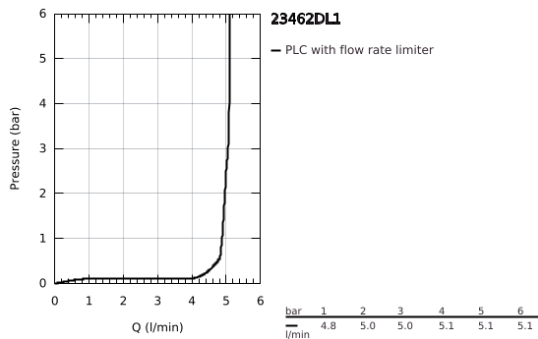

23 462 DL1 **ESSENCE SINGLE-LEVER BASIN MIXER 1/2"**  
**M-SIZE**

**PRODUCT DESCRIPTION**

- Colour: brushed warm sunset
- single hole installation
- metal lever
- GROHE SilkMove 28 mm ceramic cartridge
- with temperature limiter
- GROHE LongLife finish
- GROHE EcoJoy mousseur 5.7 l/min
- GROHE AquaGuide adjustable mousseur
- GROHE FastFixation Plus installation system
- swivel spout with mousseur and stop limiter
- pop-up waste set 1 1/4"
- flexible connection hoses
- min. recommended pressure 1.0 bar

23 462 DL1 **ESSENCE SINGLE-LEVER BASIN MIXER 1/2"**  
**M-SIZE**

**SPARE PARTS**, February 2022 – now

- 1: Lever (Spare part-nr. 46919DL0)
  - 2: Cartridge (Spare part-nr. 46580000)
  - 3: screw ring (Spare part-nr. 48591000)
  - 4: Tubular spout (Spare part-nr. 13373DL0)
  - 4.1: Mousseur (Spare part-nr. 48270000)
  - 4.2: Sealing washer (Spare part-nr. 0128500M)
  - 4.3: Safety ring (Spare part-nr. 4826600M)
  - 5: lift rod (Spare part-nr. 46739DL0)
  - 6: Escutcheon (Spare part-nr. 48603DL0)
  - 7: Shank fastening assembly (Spare part-nr. 46645000)
  - 8: Waste set 1 1/4" (Spare part-nr. 28910DL0)
  - 8.1: Plug (Spare part-nr. 07182DL0)
  - 8.2: Eccentric rod (Spare part-nr. 07052000)
  - 9: Connection hose (Spare part-nr. 46255000)
  - 10: Mounting wrench (Spare part-nr. 19017000)\*
  - 11: Eccentric rod (Spare part-nr. 07341000)\*
- \* Optional accessories