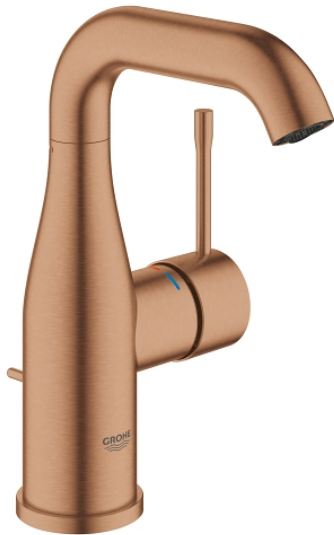

23 462 DL1 **ESSENCE SINGLE-LEVER BASIN MIXER 1/2"**  
**M-SIZE**

**PRODUCT DESCRIPTION**

- Colour: brushed warm sunset
- single hole installation
- metal lever
- GROHE SilkMove 28 mm ceramic cartridge
- with temperature limiter
- GROHE LongLife finish
- GROHE EcoJoy mousseur 5.7 l/min
- GROHE AquaGuide adjustable mousseur
- GROHE FastFixation Plus installation system
- swivel spout with mousseur and stop limiter
- pop-up waste set 1 1/4"
- flexible connection hoses
- min. recommended pressure 1.0 bar

23 462 DL1 **ESSENCE SINGLE-LEVER BASIN MIXER 1/2"**  
**M-SIZE**

**SPARE PARTS**, February 2022 – now

- 1: Lever (Spare part-nr. 46919DL0)
  - 2: Cartridge (Spare part-nr. 46580000)
  - 3: screw ring (Spare part-nr. 48591000)
  - 4: Tubular spout (Spare part-nr. 13373DL0)
  - 4.1: Mousseur (Spare part-nr. 48270000)
  - 4.2: Sealing washer (Spare part-nr. 0128500M)
  - 4.3: Safety ring (Spare part-nr. 4826600M)
  - 5: lift rod (Spare part-nr. 46739DL0)
  - 6: Escutcheon (Spare part-nr. 48603DL0)
  - 7: Shank fastening assembly (Spare part-nr. 46645000)
  - 8: Waste set 1 1/4" (Spare part-nr. 28910DL0)
  - 8.1: Plug (Spare part-nr. 07182DL0)
  - 8.2: Eccentric rod (Spare part-nr. 07052000)
  - 9: Connection hose (Spare part-nr. 46255000)
  - 10: Mounting wrench (Spare part-nr. 19017000)\*
  - 11: Eccentric rod (Spare part-nr. 07341000)\*
- \* Optional accessories