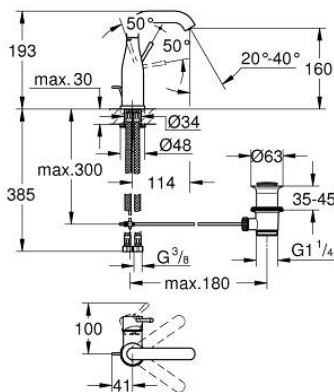

23 462 DL1 **ESSENCE SINGLE-LEVER BASIN MIXER 1/2"**  
**M-SIZE**

**PRODUCT DESCRIPTION**

- Colour: brushed warm sunset
- single hole installation
- metal lever
- GROHE SilkMove 28 mm ceramic cartridge
- with temperature limiter
- GROHE LongLife finish
- GROHE EcoJoy mousseur 5.7 l/min
- GROHE AquaGuide adjustable mousseur
- GROHE FastFixation Plus installation system
- swivel spout with mousseur and stop limiter
- pop-up waste set 1 1/4"
- flexible connection hoses
- min. recommended pressure 1.0 bar

23 462 DL1 **ESSENCE SINGLE-LEVER BASIN MIXER 1/2"**  
**M-SIZE**

**SPARE PARTS**, February 2022 – now

- 1: Lever (Spare part-nr. 46919DL0)
  - 2: Cartridge (Spare part-nr. 46580000)
  - 3: screw ring (Spare part-nr. 48591000)
  - 4: Tubular spout (Spare part-nr. 13373DL0)
  - 4.1: Mousseur (Spare part-nr. 48270000)
  - 4.2: Sealing washer (Spare part-nr. 0128500M)
  - 4.3: Safety ring (Spare part-nr. 4826600M)
  - 5: lift rod (Spare part-nr. 46739DL0)
  - 6: Escutcheon (Spare part-nr. 48603DL0)
  - 7: Shank fastening assembly (Spare part-nr. 46645000)
  - 8: Waste set 1 1/4" (Spare part-nr. 28910DL0)
  - 8.1: Plug (Spare part-nr. 07182DL0)
  - 8.2: Eccentric rod (Spare part-nr. 07052000)
  - 9: Connection hose (Spare part-nr. 46255000)
  - 10: Mounting wrench (Spare part-nr. 19017000)\*
  - 11: Eccentric rod (Spare part-nr. 07341000)\*
- \* Optional accessories