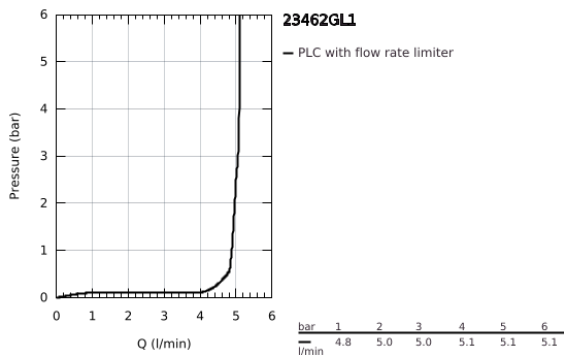

23 462 GL1 **ESSENCE SINGLE-LEVER BASIN MIXER 1/2"**  
**M-SIZE**

**PRODUCT DESCRIPTION**

- Colour: cool sunrise
- single hole installation
- metal lever
- GROHE SilkMove 28 mm ceramic cartridge
- with temperature limiter
- GROHE LongLife finish
- GROHE EcoJoy - less water, perfect flow
- maximum flow rate (at 3 bar): 5.7 l/min
- GROHE AquaGuide adjustable mousseur
- GROHE FastFixation Plus installation system
- swivel spout with mousseur and stop limiter
- pop-up waste set 1 1/4"
- flexible connection hoses
- min. recommended pressure 1.0 bar

23 462 GL1 **ESSENCE SINGLE-LEVER BASIN MIXER 1/2"**  
**M-SIZE**

**SPARE PARTS**, February 2022 – now

- 1: Lever (Spare part-nr. 46919GL0)
  - 2: Cartridge (Spare part-nr. 46580000)
  - 3: screw ring (Spare part-nr. 48591000)
  - 4: Tubular spout (Spare part-nr. 13373GL0)
  - 4.1: Mousseur (Spare part-nr. 48270000)
  - 4.2: Sealing washer (Spare part-nr. 0128500M)
  - 4.3: Safety ring (Spare part-nr. 4826600M)
  - 5: lift rod (Spare part-nr. 46739GL0)
  - 6: Escutcheon (Spare part-nr. 48603GL0)
  - 7: Shank fastening assembly (Spare part-nr. 46645000)
  - 8: Waste set 1 1/4" (Spare part-nr. 28910GL0)
  - 8.1: Plug (Spare part-nr. 07182GL0)
  - 8.2: Eccentric rod (Spare part-nr. 07052000)
  - 9: Connection hose (Spare part-nr. 46255000)
  - 10: Mounting wrench (Spare part-nr. 19017000)\*
  - 11: Eccentric rod (Spare part-nr. 07341000)\*
- \* Optional accessories