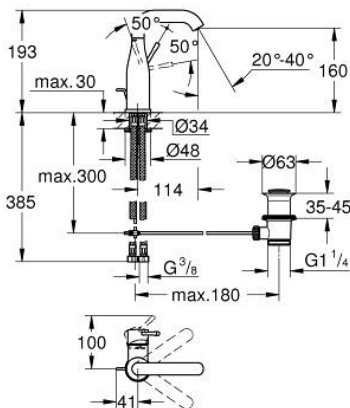

23 462 GL1 **ESSENCE SINGLE-LEVER BASIN MIXER 1/2"**  
**M-SIZE**

**PRODUCT DESCRIPTION**

- Colour: cool sunrise
- single hole installation
- metal lever
- GROHE SilkMove 28 mm ceramic cartridge
- with temperature limiter
- GROHE LongLife finish
- GROHE EcoJoy - less water, perfect flow
- maximum flow rate (at 3 bar): 5.7 l/min
- GROHE AquaGuide adjustable mousseur
- GROHE FastFixation Plus installation system
- swivel spout with mousseur and stop limiter
- pop-up waste set 1 1/4"
- flexible connection hoses
- min. recommended pressure 1.0 bar

23 462 GL1 **ESSENCE SINGLE-LEVER BASIN MIXER 1/2"**  
**M-SIZE**

**SPARE PARTS**, February 2022 – now

- 1: Lever (Spare part-nr. 46919GL0)
  - 2: Cartridge (Spare part-nr. 46580000)
  - 3: screw ring (Spare part-nr. 48591000)
  - 4: Tubular spout (Spare part-nr. 13373GL0)
  - 4.1: Mousseur (Spare part-nr. 48270000)
  - 4.2: Sealing washer (Spare part-nr. 0128500M)
  - 4.3: Safety ring (Spare part-nr. 4826600M)
  - 5: lift rod (Spare part-nr. 46739GL0)
  - 6: Escutcheon (Spare part-nr. 48603GL0)
  - 7: Shank fastening assembly (Spare part-nr. 46645000)
  - 8: Waste set 1 1/4" (Spare part-nr. 28910GL0)
  - 8.1: Plug (Spare part-nr. 07182GL0)
  - 8.2: Eccentric rod (Spare part-nr. 07052000)
  - 9: Connection hose (Spare part-nr. 46255000)
  - 10: Mounting wrench (Spare part-nr. 19017000)\*
  - 11: Eccentric rod (Spare part-nr. 07341000)\*
- \* Optional accessories