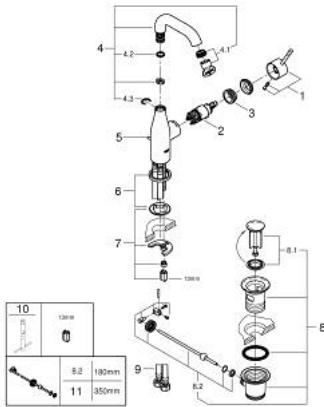

23 462 GN1 **ESSENCE SINGLE-LEVER BASIN MIXER 1/2"**  
**M-SIZE**

**PRODUCT DESCRIPTION**

- Colour: brushed cool sunrise
- single hole installation
- metal lever
- GROHE SilkMove 28 mm ceramic cartridge
- with temperature limiter
- GROHE LongLife finish
- GROHE EcoJoy - less water, perfect flow
- maximum flow rate (at 3 bar): 5.7 l/min
- GROHE AquaGuide adjustable mousseur
- GROHE FastFixation Plus installation system
- swivel spout with mousseur and stop limiter
- pop-up waste set 1 1/4"
- flexible connection hoses
- min. recommended pressure 1.0 bar

23 462 GN1 **ESSENCE SINGLE-LEVER BASIN MIXER 1/2"**  
**M-SIZE**

**SPARE PARTS**, February 2022 – now

- 1: Lever (Spare part-nr. 46919GN0)
  - 2: Cartridge (Spare part-nr. 46580000)
  - 3: screw ring (Spare part-nr. 48591000)
  - 4: Tubular spout (Spare part-nr. 13373GN0)
  - 4.1: Mousseur (Spare part-nr. 48270000)
  - 4.2: Sealing washer (Spare part-nr. 0128500M)
  - 4.3: Safety ring (Spare part-nr. 4826600M)
  - 5: Pop-up rod (Spare part-nr. 46739GN0)
  - 6: Escutcheon (Spare part-nr. 48603GN0)
  - 7: Shank fastening assembly (Spare part-nr. 46645000)
  - 8: Waste set 1 1/4" (Spare part-nr. 28910GN0)
  - 8.1: Plug (Spare part-nr. 07182GN0)
  - 8.2: Eccentric rod (Spare part-nr. 07052000)
  - 9: Connection hose (Spare part-nr. 46255000)
  - 10: Mounting wrench (Spare part-nr. 19017000)\*
  - 11: Eccentric rod (Spare part-nr. 07341000)\*
- \* Optional accessories