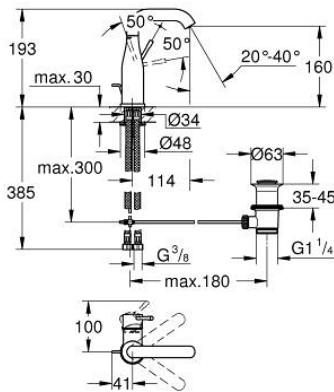

23 462 GN1 **ESSENCE SINGLE-LEVER BASIN MIXER 1/2"**  
**M-SIZE**

**PRODUCT DESCRIPTION**

- Colour: brushed cool sunrise
- single hole installation
- metal lever
- GROHE SilkMove 28 mm ceramic cartridge
- with temperature limiter
- GROHE LongLife finish
- GROHE EcoJoy mousseur 5.7 l/min
- GROHE AquaGuide adjustable mousseur
- GROHE FastFixation Plus installation system
- swivel spout with mousseur and stop limiter
- pop-up waste set 1 1/4"
- flexible connection hoses
- min. recommended pressure 1.0 bar

23 462 GN1 **ESSENCE SINGLE-LEVER BASIN MIXER 1/2"**  
**M-SIZE**

**SPARE PARTS**, February 2022 – now

- 1: Lever (Spare part-nr. 46919GN0)
  - 2: Cartridge (Spare part-nr. 46580000)
  - 3: screw ring (Spare part-nr. 48591000)
  - 4: Tubular spout (Spare part-nr. 13373GN0)
  - 4.1: Mousseur (Spare part-nr. 48270000)
  - 4.2: Sealing washer (Spare part-nr. 0128500M)
  - 4.3: Safety ring (Spare part-nr. 4826600M)
  - 5: Pop-up rod (Spare part-nr. 46739GN0)
  - 6: Escutcheon (Spare part-nr. 48603GN0)
  - 7: Shank fastening assembly (Spare part-nr. 46645000)
  - 8: Waste set 1 1/4" (Spare part-nr. 28910GN0)
  - 8.1: Plug (Spare part-nr. 07182GN0)
  - 8.2: Eccentric rod (Spare part-nr. 07052000)
  - 9: Connection hose (Spare part-nr. 46255000)
  - 10: Mounting wrench (Spare part-nr. 19017000)\*
  - 11: Eccentric rod (Spare part-nr. 07341000)\*
- \* Optional accessories