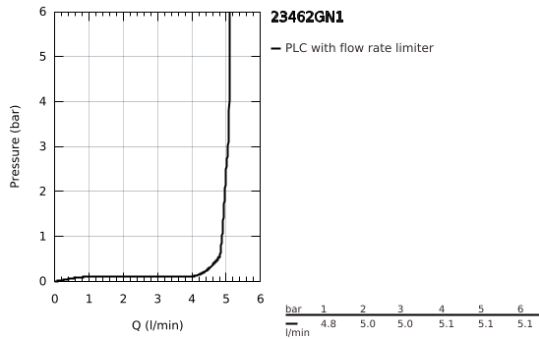

23 462 GN1 **ESSENCE SINGLE-LEVER BASIN MIXER 1/2"**  
**M-SIZE**

**PRODUCT DESCRIPTION**

- Colour: brushed cool sunrise
- single hole installation
- metal lever
- GROHE SilkMove 28 mm ceramic cartridge
- with temperature limiter
- GROHE LongLife finish
- GROHE EcoJoy mousseur 5.7 l/min
- GROHE AquaGuide adjustable mousseur
- GROHE FastFixation Plus installation system
- swivel spout with mousseur and stop limiter
- pop-up waste set 1 1/4"
- flexible connection hoses
- min. recommended pressure 1.0 bar

23 462 GN1 **ESSENCE SINGLE-LEVER BASIN MIXER 1/2"**  
**M-SIZE**

**SPARE PARTS**, February 2022 – now

- 1: Lever (Spare part-nr. 46919GN0)
  - 2: Cartridge (Spare part-nr. 46580000)
  - 3: screw ring (Spare part-nr. 48591000)
  - 4: Tubular spout (Spare part-nr. 13373GN0)
  - 4.1: Mousseur (Spare part-nr. 48270000)
  - 4.2: Sealing washer (Spare part-nr. 0128500M)
  - 4.3: Safety ring (Spare part-nr. 4826600M)
  - 5: Pop-up rod (Spare part-nr. 46739GN0)
  - 6: Escutcheon (Spare part-nr. 48603GN0)
  - 7: Shank fastening assembly (Spare part-nr. 46645000)
  - 8: Waste set 1 1/4" (Spare part-nr. 28910GN0)
  - 8.1: Plug (Spare part-nr. 07182GN0)
  - 8.2: Eccentric rod (Spare part-nr. 07052000)
  - 9: Connection hose (Spare part-nr. 46255000)
  - 10: Mounting wrench (Spare part-nr. 19017000)\*
  - 11: Eccentric rod (Spare part-nr. 07341000)\*
- \* Optional accessories