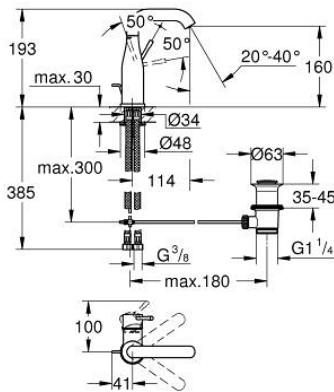

23 462 GN1 **ESSENCE SINGLE-LEVER BASIN MIXER 1/2"**  
**M-SIZE**

**PRODUCT DESCRIPTION**

- Colour: brushed cool sunrise
- single hole installation
- metal lever
- GROHE SilkMove 28 mm ceramic cartridge
- with temperature limiter
- GROHE LongLife finish
- GROHE EcoJoy - less water, perfect flow
- maximum flow rate (at 3 bar): 5.7 l/min
- GROHE AquaGuide adjustable mousseur
- GROHE FastFixation Plus installation system
- swivel spout with mousseur and stop limiter
- pop-up waste set 1 1/4"
- flexible connection hoses
- min. recommended pressure 1.0 bar

23 462 GN1 **ESSENCE SINGLE-LEVER BASIN MIXER 1/2"**  
**M-SIZE**

**SPARE PARTS**, February 2022 – now

- 1: Lever (Spare part-nr. 46919GN0)
  - 2: Cartridge (Spare part-nr. 46580000)
  - 3: screw ring (Spare part-nr. 48591000)
  - 4: Tubular spout (Spare part-nr. 13373GN0)
  - 4.1: Mousseur (Spare part-nr. 48270000)
  - 4.2: Sealing washer (Spare part-nr. 0128500M)
  - 4.3: Safety ring (Spare part-nr. 4826600M)
  - 5: Pop-up rod (Spare part-nr. 46739GN0)
  - 6: Escutcheon (Spare part-nr. 48603GN0)
  - 7: Shank fastening assembly (Spare part-nr. 46645000)
  - 8: Waste set 1 1/4" (Spare part-nr. 28910GN0)
  - 8.1: Plug (Spare part-nr. 07182GN0)
  - 8.2: Eccentric rod (Spare part-nr. 07052000)
  - 9: Connection hose (Spare part-nr. 46255000)
  - 10: Mounting wrench (Spare part-nr. 19017000)\*
  - 11: Eccentric rod (Spare part-nr. 07341000)\*
- \* Optional accessories