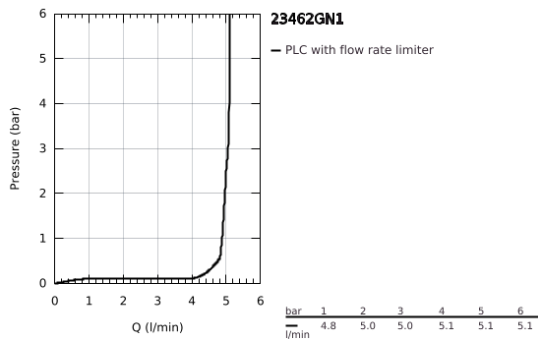

23 462 GN1 **ESSENCE SINGLE-LEVER BASIN MIXER 1/2"**  
**M-SIZE**

**PRODUCT DESCRIPTION**

- Colour: brushed cool sunrise
- single hole installation
- metal lever
- GROHE SilkMove 28 mm ceramic cartridge
- with temperature limiter
- GROHE LongLife finish
- GROHE EcoJoy - less water, perfect flow
- maximum flow rate (at 3 bar): 5.7 l/min
- GROHE AquaGuide adjustable mousseur
- GROHE FastFixation Plus installation system
- swivel spout with mousseur and stop limiter
- pop-up waste set 1 1/4"
- flexible connection hoses
- min. recommended pressure 1.0 bar

23 462 GN1 **ESSENCE SINGLE-LEVER BASIN MIXER 1/2"**  
**M-SIZE**

**SPARE PARTS**, February 2022 – now

- 1: Lever (Spare part-nr. 46919GN0)
  - 2: Cartridge (Spare part-nr. 46580000)
  - 3: screw ring (Spare part-nr. 48591000)
  - 4: Tubular spout (Spare part-nr. 13373GN0)
  - 4.1: Mousseur (Spare part-nr. 48270000)
  - 4.2: Sealing washer (Spare part-nr. 0128500M)
  - 4.3: Safety ring (Spare part-nr. 4826600M)
  - 5: Pop-up rod (Spare part-nr. 46739GN0)
  - 6: Escutcheon (Spare part-nr. 48603GN0)
  - 7: Shank fastening assembly (Spare part-nr. 46645000)
  - 8: Waste set 1 1/4" (Spare part-nr. 28910GN0)
  - 8.1: Plug (Spare part-nr. 07182GN0)
  - 8.2: Eccentric rod (Spare part-nr. 07052000)
  - 9: Connection hose (Spare part-nr. 46255000)
  - 10: Mounting wrench (Spare part-nr. 19017000)\*
  - 11: Eccentric rod (Spare part-nr. 07341000)\*
- \* Optional accessories