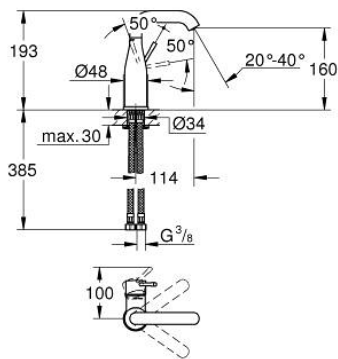

23 463 001 **ESSENCE SINGLE-LEVER BASIN MIXER 1/2"**
M-SIZE

PRODUCT DESCRIPTION

- Colour: chrome
- single hole installation
- metal lever
- GROHE SilkMove 28 mm ceramic cartridge
- with temperature limiter
- GROHE LongLife finish
- mousseur 5.7 l/min
- GROHE AquaGuide adjustable mousseur
- GROHE FastFixation Plus installation system
- swivel spout with mousseur and stop limiter
- smooth body
- flexible connection hoses
- min. recommended pressure 1.0 bar

23 463 001 **ESSENCE SINGLE-LEVER BASIN MIXER 1/2"**
M-SIZE

SPARE PARTS, February 2022 – now

- 1: Lever (Spare part-nr. 46919000)
 - 2: Cartridge (Spare part-nr. 46580000)
 - 3: screw ring (Spare part-nr. 48591000)
 - 4: Tubular spout (Spare part-nr. 13373000)
 - 4.1: Mousseur (Spare part-nr. 48270000)
 - 4.2: Sealing washer (Spare part-nr. 0128500M)
 - 4.3: Safety ring (Spare part-nr. 4826600M)
 - 5: Escutcheon (Spare part-nr. 48603000)
 - 6: Shank fastening assembly (Spare part-nr. 46645000)
 - 7: Connection hose (Spare part-nr. 46255000)
 - 8: Mounting wrench (Spare part-nr. 19017000)*
 - 9: Waste set with push-open plug (Spare part-nr. 65807000)*
- * Optional accessories