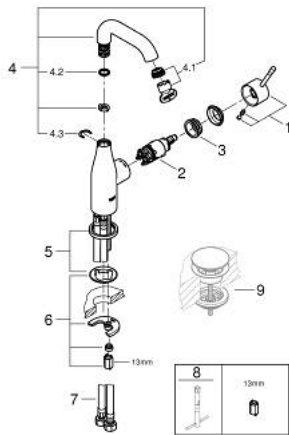

23 463 001 **ESSENCE SINGLE-LEVER BASIN MIXER 1/2"**
M-SIZE

PRODUCT DESCRIPTION

- Colour: chrome
- single hole installation
- metal lever
- GROHE SilkMove 28 mm ceramic cartridge
- with temperature limiter
- GROHE LongLife finish
- mousseur 5.7 l/min
- GROHE AquaGuide adjustable mousseur
- GROHE FastFixation Plus installation system
- swivel spout with mousseur and stop limiter
- smooth body
- flexible connection hoses
- min. recommended pressure 1.0 bar

23 463 001 **ESSENCE SINGLE-LEVER BASIN MIXER 1/2"**
M-SIZE

SPARE PARTS, February 2022 – now

- 1: Lever (Spare part-nr. 46919000)
 - 2: Cartridge (Spare part-nr. 46580000)
 - 3: screw ring (Spare part-nr. 48591000)
 - 4: Tubular spout (Spare part-nr. 13373000)
 - 4.1: Mousseur (Spare part-nr. 48270000)
 - 4.2: Sealing washer (Spare part-nr. 0128500M)
 - 4.3: Safety ring (Spare part-nr. 4826600M)
 - 5: Escutcheon (Spare part-nr. 48603000)
 - 6: Shank fastening assembly (Spare part-nr. 46645000)
 - 7: Connection hose (Spare part-nr. 46255000)
 - 8: Mounting wrench (Spare part-nr. 19017000)*
 - 9: Waste set with push-open plug (Spare part-nr. 65807000)*
- * Optional accessories