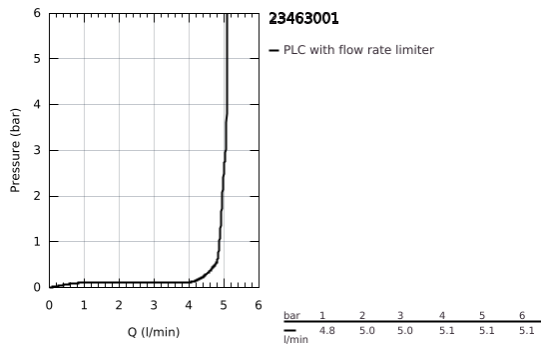

23 463 001 **ESSENCE SINGLE-LEVER BASIN MIXER 1/2"**
M-SIZE

PRODUCT DESCRIPTION

- Colour: chrome
- single hole installation
- metal lever
- GROHE SilkMove 28 mm ceramic cartridge
- with temperature limiter
- GROHE LongLife finish
- mousseur 5.7 l/min
- GROHE AquaGuide adjustable mousseur
- GROHE FastFixation Plus installation system
- swivel spout with mousseur and stop limiter
- smooth body
- flexible connection hoses
- min. recommended pressure 1.0 bar

23 463 001 **ESSENCE SINGLE-LEVER BASIN MIXER 1/2"**
M-SIZE

SPARE PARTS, February 2022 – now

- 1: Lever (Spare part-nr. 46919000)
 - 2: Cartridge (Spare part-nr. 46580000)
 - 3: screw ring (Spare part-nr. 48591000)
 - 4: Tubular spout (Spare part-nr. 13373000)
 - 4.1: Mousseur (Spare part-nr. 48270000)
 - 4.2: Sealing washer (Spare part-nr. 0128500M)
 - 4.3: Safety ring (Spare part-nr. 4826600M)
 - 5: Escutcheon (Spare part-nr. 48603000)
 - 6: Shank fastening assembly (Spare part-nr. 46645000)
 - 7: Connection hose (Spare part-nr. 46255000)
 - 8: Mounting wrench (Spare part-nr. 19017000)*
 - 9: Waste set with push-open plug (Spare part-nr. 65807000)*
- * Optional accessories