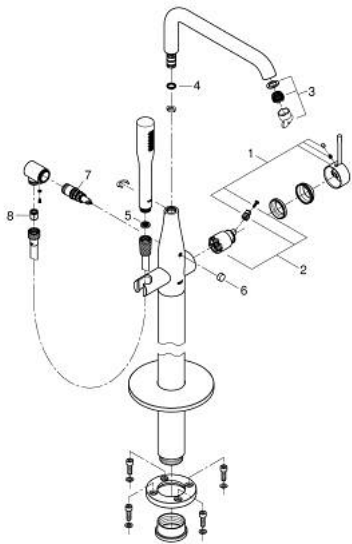

23 491 001 ESSENCE SINGLE-LEVER BATH MIXER 1/2" FLOOR MOUNTED

PRODUCT DESCRIPTION

- Colour: chrome
- for use with rough-in set 45 984
- without roughing-in-set
- GROHE SilkMove 35 mm ceramic cartridge
- with temperature limiter
- GROHE LongLife finish
- automatic diverter: bath/shower
- swivel spout with mousseur and stop limiter
- projection 277 mm
- integrated non-return valve in the shower outlet 1/2"
- with shower holder
- metal stick hand shower
- Silverflex shower hose 1250 mm (28 362)
- protected against backflow
- min. recommended pressure 1.0 bar

23 491 001 **ESSENCE SINGLE-LEVER BATH MIXER 1/2" FLOOR MOUNTED**

SPARE PARTS, August 2016 – now

- 1: Lever (Spare part-nr. 46916000)
- 2: Cartridge (Spare part-nr. 46374000)
- 3: Mousseur (Spare part-nr. 13926000)
- 4: Sealing washer (Spare part-nr. 0128500M)
- 5: Dirt strainer (Spare part-nr. 0700200M)
- 6: Diverter knob (Spare part-nr. 64989000)
- 7: Diverter (Spare part-nr. 65655000)
- 8: Non-return valve (Spare part-nr. 08565000)