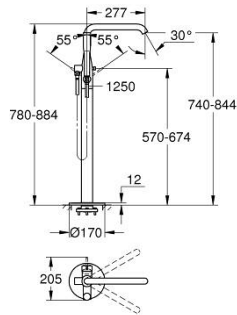

23 491 001 ESSENCE SINGLE-LEVER BATH MIXER 1/2" FLOOR MOUNTED

PRODUCT DESCRIPTION

- Colour: chrome
- for use with rough-in set 45 984
- without roughing-in-set
- GROHE SilkMove 35 mm ceramic cartridge
- with temperature limiter
- GROHE LongLife finish
- automatic diverter: bath/shower
- swivel spout with mousseur and stop limiter
- projection 277 mm
- integrated non-return valve in the shower outlet 1/2"
- with shower holder
- metal stick hand shower
- Silverflex shower hose 1250 mm (28 362)
- protected against backflow
- min. recommended pressure 1.0 bar

23 491 001 **ESSENCE SINGLE-LEVER BATH MIXER 1/2" FLOOR MOUNTED**

SPARE PARTS, August 2016 – now

- 1: Lever (Spare part-nr. 46916000)
- 2: Cartridge (Spare part-nr. 46374000)
- 3: Mousseur (Spare part-nr. 13926000)
- 4: Sealing washer (Spare part-nr. 0128500M)
- 5: Dirt strainer (Spare part-nr. 0700200M)
- 6: Diverter knob (Spare part-nr. 64989000)
- 7: Diverter (Spare part-nr. 65655000)
- 8: Non-return valve (Spare part-nr. 08565000)