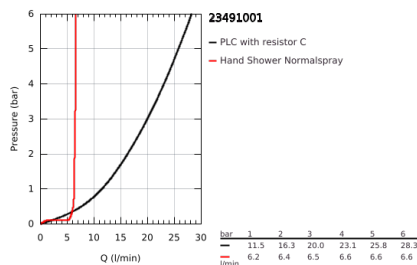

23 491 001 ESSENCE SINGLE-LEVER BATH MIXER 1/2" FLOOR MOUNTED

PRODUCT DESCRIPTION

- Colour: chrome
- for use with rough-in set 45 984
- without roughing-in-set
- GROHE SilkMove 35 mm ceramic cartridge
- with temperature limiter
- GROHE LongLife finish
- automatic diverter: bath/shower
- swivel spout with mousseur and stop limiter
- projection 277 mm
- integrated non-return valve in the shower outlet 1/2"
- with shower holder
- metal stick hand shower
- Silverflex shower hose 1250 mm (28 362)
- protected against backflow
- min. recommended pressure 1.0 bar

23 491 001 **ESSENCE SINGLE-LEVER BATH MIXER 1/2" FLOOR MOUNTED**

SPARE PARTS, August 2016 – now

- 1: Lever (Spare part-nr. 46916000)
- 2: Cartridge (Spare part-nr. 46374000)
- 3: Mousseur (Spare part-nr. 13926000)
- 4: Sealing washer (Spare part-nr. 0128500M)
- 5: Dirt strainer (Spare part-nr. 0700200M)
- 6: Diverter knob (Spare part-nr. 64989000)
- 7: Diverter (Spare part-nr. 65655000)
- 8: Non-return valve (Spare part-nr. 08565000)