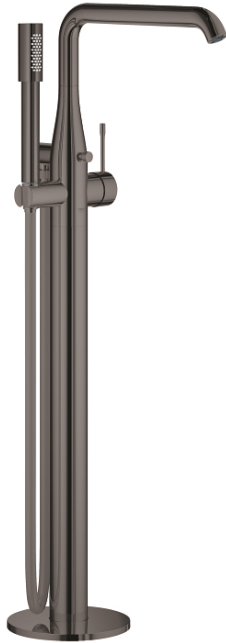

23 491 A01 ESSENCE SINGLE-LEVER BATH MIXER 1/2" FLOOR MOUNTED

PRODUCT DESCRIPTION

- Colour: hard graphite
- for use with rough-in set 45 984
- without roughing-in-set
- GROHE SilkMove 35 mm ceramic cartridge
- with temperature limiter
- GROHE LongLife finish
- automatic diverter: bath/shower
- swivel spout with mousseur and stop limiter
- projection 277 mm
- integrated non-return valve in the shower outlet 1/2"
- with shower holder
- metal stick hand shower
- Silverflex shower hose 1250 mm (28 362)
- protected against backflow
- min. recommended pressure 1.0 bar