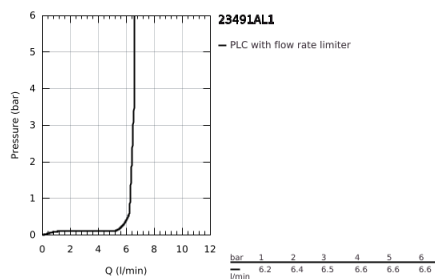

23 491 AL1 ESSENCE SINGLE-LEVER BATH MIXER 1/2" FLOOR MOUNTED

PRODUCT DESCRIPTION

- Colour: brushed hard graphite
- for use with rough-in set 45 984
- without roughing-in-set
- GROHE SilkMove 35 mm ceramic cartridge
- with temperature limiter
- GROHE LongLife finish
- automatic diverter: bath/shower
- swivel spout with mousseur and stop limiter
- projection 277 mm
- integrated non-return valve in the shower outlet 1/2"
- with shower holder
- metal stick hand shower
- Silverflex shower hose 1250 mm (28 362)
- protected against backflow
- min. recommended pressure 1.0 bar

23 491 AL1 ESSENCE SINGLE-LEVER BATH MIXER 1/2" FLOOR MOUNTED

SPARE PARTS, July 2016 – now

- 1: Lever (Spare part-nr. 46916AL0)
- 2: Cartridge (Spare part-nr. 46374000)
- 3: Mousseur (Spare part-nr. 13926000)
- 4: Sealing washer (Spare part-nr. 0128500M)
- 5: Dirt strainer (Spare part-nr. 0700200M)
- 6: Diverter knob (Spare part-nr. 64989AL0)
- 7: Diverter (Spare part-nr. 65655AL0)
- 8: Non-return valve (Spare part-nr. 08565000)