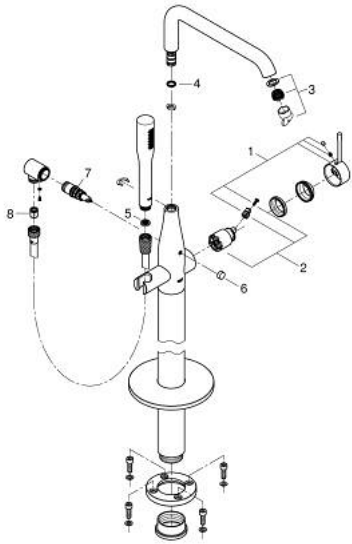

23 491 AL1 ESSENCE SINGLE-LEVER BATH MIXER 1/2" FLOOR MOUNTED

PRODUCT DESCRIPTION

- Colour: brushed hard graphite
- for use with rough-in set 45 984
- without roughing-in-set
- GROHE SilkMove 35 mm ceramic cartridge
- with temperature limiter
- GROHE LongLife finish
- automatic diverter: bath/shower
- swivel spout with mousseur and stop limiter
- projection 277 mm
- integrated non-return valve in the shower outlet 1/2"
- with shower holder
- metal stick hand shower
- Silverflex shower hose 1250 mm (28 362)
- protected against backflow
- min. recommended pressure 1.0 bar

23 491 AL1 ESSENCE SINGLE-LEVER BATH MIXER 1/2" FLOOR MOUNTED

SPARE PARTS, July 2016 – now

- 1: Lever (Spare part-nr. 46916AL0)
- 2: Cartridge (Spare part-nr. 46374000)
- 3: Mousseur (Spare part-nr. 13926000)
- 4: Sealing washer (Spare part-nr. 0128500M)
- 5: Dirt strainer (Spare part-nr. 0700200M)
- 6: Diverter knob (Spare part-nr. 64989AL0)
- 7: Diverter (Spare part-nr. 65655AL0)
- 8: Non-return valve (Spare part-nr. 08565000)