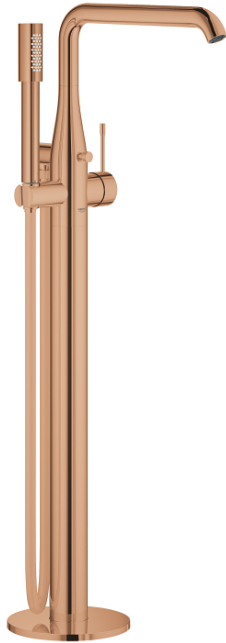

## 23 491 DA1 ESSENCE SINGLE-LEVER BATH MIXER 1/2" FLOOR MOUNTED

### PRODUCT DESCRIPTION

- Colour: warm sunset
- for use with rough-in set 45 984
- without roughing-in-set
- GROHE SilkMove 35 mm ceramic cartridge
- with temperature limiter
- GROHE LongLife finish
- automatic diverter: bath/shower
- swivel spout with mousseur and stop limiter
- projection 277 mm
- integrated non-return valve in the shower outlet 1/2"
- with shower holder
- metal stick hand shower
- Silverflex shower hose 1250 mm (28 362)
- protected against backflow
- min. recommended pressure 1.0 bar