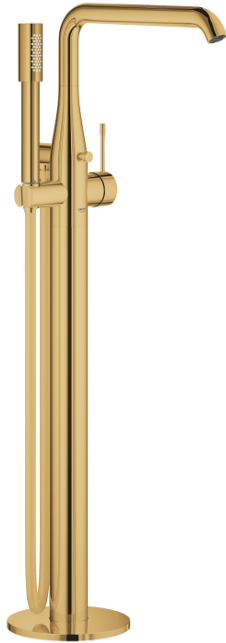

## 23 491 GL1 ESSENCE SINGLE-LEVER BATH MIXER 1/2" FLOOR MOUNTED

### PRODUCT DESCRIPTION

- Colour: cool sunrise
- for use with rough-in set 45 984
- without roughing-in-set
- GROHE SilkMove 35 mm ceramic cartridge
- with temperature limiter
- GROHE LongLife finish
- automatic diverter: bath/shower
- swivel spout with mousseur and stop limiter
- projection 277 mm
- integrated non-return valve in the shower outlet 1/2"
- with shower holder
- metal stick hand shower
- Silverflex shower hose 1250 mm (28 362)
- protected against backflow
- min. recommended pressure 1.0 bar