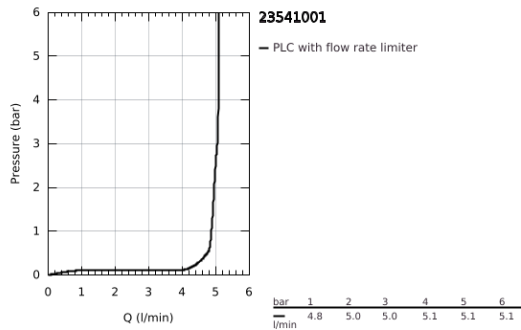

23 541 001 **ESSENCE SINGLE-LEVER BASIN MIXER 1/2"**
L-SIZE

PRODUCT DESCRIPTION

- Colour: chrome
- single hole installation
- metal lever
- GROHE SilkMove 28 mm ceramic cartridge
- with temperature limiter
- GROHE LongLife finish
- GROHE EcoJoy mousseur 5.7 l/min
- GROHE AquaGuide adjustable mousseur
- GROHE FastFixation Plus installation system
- swivel spout with mousseur and stop limiter
- smooth body
- flexible connection hoses
- min. recommended pressure 1.0 bar

23 541 001 **ESSENCE SINGLE-LEVER BASIN MIXER 1/2"**
L-SIZE

SPARE PARTS, February 2022 – now

- 1: Lever (Spare part-nr. 46919000)
- 2: Cartridge (Spare part-nr. 46580000)
- 3: screw ring (Spare part-nr. 48591000)
- 4: Tubular spout (Spare part-nr. 13374000)
- 4.1: Mousseur (Spare part-nr. 48270000)
- 4.2: Sealing washer (Spare part-nr. 0128500M)
- 4.3: Safety ring (Spare part-nr. 4826600M)
- 5: Escutcheon (Spare part-nr. 48603000)
- 6: Shank fastening assembly (Spare part-nr. 46645000)
- 7: Mounting wrench (Spare part-nr. 19017000)*
- 8: Waste set with push-open plug (Spare part-nr. 65807000)*