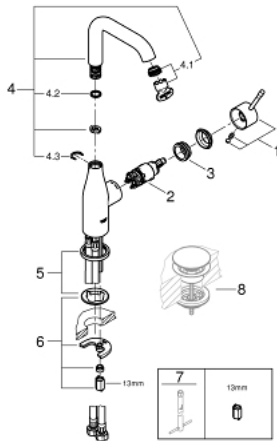

23 541 001 **ESSENCE SINGLE-LEVER BASIN MIXER 1/2"**
L-SIZE

PRODUCT DESCRIPTION

- Colour: chrome
- single hole installation
- metal lever
- GROHE SilkMove 28 mm ceramic cartridge
- with temperature limiter
- GROHE LongLife finish
- GROHE EcoJoy mousseur 5.7 l/min
- GROHE AquaGuide adjustable mousseur
- GROHE FastFixation Plus installation system
- swivel spout with mousseur and stop limiter
- smooth body
- flexible connection hoses
- min. recommended pressure 1.0 bar

23 541 001 **ESSENCE SINGLE-LEVER BASIN MIXER 1/2"**
L-SIZE

SPARE PARTS, February 2022 – now

- 1: Lever (Spare part-nr. 46919000)
- 2: Cartridge (Spare part-nr. 46580000)
- 3: screw ring (Spare part-nr. 48591000)
- 4: Tubular spout (Spare part-nr. 13374000)
- 4.1: Mousseur (Spare part-nr. 48270000)
- 4.2: Sealing washer (Spare part-nr. 0128500M)
- 4.3: Safety ring (Spare part-nr. 4826600M)
- 5: Escutcheon (Spare part-nr. 48603000)
- 6: Shank fastening assembly (Spare part-nr. 46645000)
- 7: Mounting wrench (Spare part-nr. 19017000)*
- 8: Waste set with push-open plug (Spare part-nr. 65807000)*