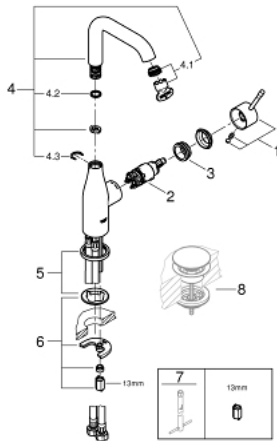

23 541 001 **ESSENCE SINGLE-LEVER BASIN MIXER 1/2"**
L-SIZE

PRODUCT DESCRIPTION

- Colour: chrome
- single hole installation
- metal lever
- GROHE SilkMove 28 mm ceramic cartridge
- with temperature limiter
- GROHE LongLife finish
- GROHE EcoJoy - less water, perfect flow
- maximum flow rate (at 3 bar): 5.7 l/min
- GROHE AquaGuide adjustable mousseur
- GROHE FastFixation Plus installation system
- swivel spout with mousseur and stop limiter
- smooth body
- flexible connection hoses
- min. recommended pressure 1.0 bar

23 541 001 **ESSENCE SINGLE-LEVER BASIN MIXER 1/2"**
L-SIZE

SPARE PARTS, February 2022 – now

- 1: Lever (Spare part-nr. 46919000)
- 2: Cartridge (Spare part-nr. 46580000)
- 3: screw ring (Spare part-nr. 48591000)
- 4: Tubular spout (Spare part-nr. 13374000)
- 4.1: Mousseur (Spare part-nr. 48270000)
- 4.2: Sealing washer (Spare part-nr. 0128500M)
- 4.3: Safety ring (Spare part-nr. 4826600M)
- 5: Escutcheon (Spare part-nr. 48603000)
- 6: Shank fastening assembly (Spare part-nr. 46645000)
- 7: Mounting wrench (Spare part-nr. 19017000)*
- 8: Waste set with push-open plug (Spare part-nr. 65807000)*