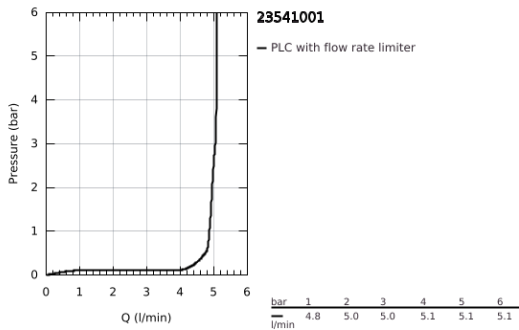

23 541 001 **ESSENCE SINGLE-LEVER BASIN MIXER 1/2"**
L-SIZE

PRODUCT DESCRIPTION

- Colour: chrome
- single hole installation
- metal lever
- GROHE SilkMove 28 mm ceramic cartridge
- with temperature limiter
- GROHE LongLife finish
- GROHE EcoJoy - less water, perfect flow
- maximum flow rate (at 3 bar): 5.7 l/min
- GROHE AquaGuide adjustable mousseur
- GROHE FastFixation Plus installation system
- swivel spout with mousseur and stop limiter
- smooth body
- flexible connection hoses
- min. recommended pressure 1.0 bar

23 541 001 **ESSENCE SINGLE-LEVER BASIN MIXER 1/2"**
L-SIZE

SPARE PARTS, February 2022 – now

- 1: Lever (Spare part-nr. 46919000)
- 2: Cartridge (Spare part-nr. 46580000)
- 3: screw ring (Spare part-nr. 48591000)
- 4: Tubular spout (Spare part-nr. 13374000)
- 4.1: Mousseur (Spare part-nr. 48270000)
- 4.2: Sealing washer (Spare part-nr. 0128500M)
- 4.3: Safety ring (Spare part-nr. 4826600M)
- 5: Escutcheon (Spare part-nr. 48603000)
- 6: Shank fastening assembly (Spare part-nr. 46645000)
- 7: Mounting wrench (Spare part-nr. 19017000)*
- 8: Waste set with push-open plug (Spare part-nr. 65807000)*