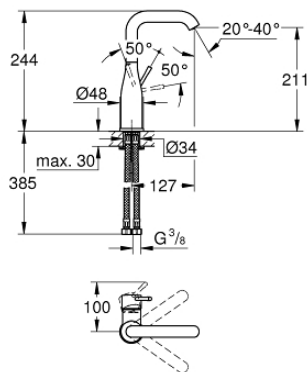

23 541 001 **ESSENCE SINGLE-LEVER BASIN MIXER 1/2"**
L-SIZE

PRODUCT DESCRIPTION

- Colour: chrome
- single hole installation
- metal lever
- GROHE SilkMove 28 mm ceramic cartridge
- with temperature limiter
- GROHE LongLife finish
- GROHE EcoJoy mousseur 5.7 l/min
- GROHE AquaGuide adjustable mousseur
- GROHE FastFixation Plus installation system
- swivel spout with mousseur and stop limiter
- smooth body
- flexible connection hoses
- min. recommended pressure 1.0 bar

23 541 001 **ESSENCE SINGLE-LEVER BASIN MIXER 1/2"**
L-SIZE

SPARE PARTS, February 2022 – now

- 1: Lever (Spare part-nr. 46919000)
- 2: Cartridge (Spare part-nr. 46580000)
- 3: screw ring (Spare part-nr. 48591000)
- 4: Tubular spout (Spare part-nr. 13374000)
- 4.1: Mousseur (Spare part-nr. 48270000)
- 4.2: Sealing washer (Spare part-nr. 0128500M)
- 4.3: Safety ring (Spare part-nr. 4826600M)
- 5: Escutcheon (Spare part-nr. 48603000)
- 6: Shank fastening assembly (Spare part-nr. 46645000)
- 7: Mounting wrench (Spare part-nr. 19017000)*
- 8: Waste set with push-open plug (Spare part-nr. 65807000)*