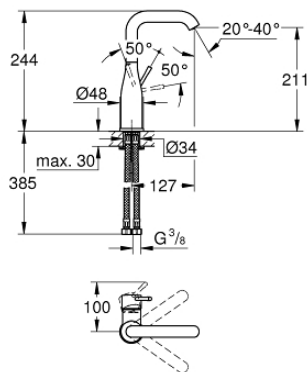

23 541 001 **ESSENCE SINGLE-LEVER BASIN MIXER 1/2"**
L-SIZE

PRODUCT DESCRIPTION

- Colour: chrome
- single hole installation
- metal lever
- GROHE SilkMove 28 mm ceramic cartridge
- with temperature limiter
- GROHE LongLife finish
- GROHE EcoJoy - less water, perfect flow
- maximum flow rate (at 3 bar): 5.7 l/min
- GROHE AquaGuide adjustable mousseur
- GROHE FastFixation Plus installation system
- swivel spout with mousseur and stop limiter
- smooth body
- flexible connection hoses
- min. recommended pressure 1.0 bar

23 541 001 **ESSENCE SINGLE-LEVER BASIN MIXER 1/2"**
L-SIZE

SPARE PARTS, February 2022 – now

- 1: Lever (Spare part-nr. 46919000)
- 2: Cartridge (Spare part-nr. 46580000)
- 3: screw ring (Spare part-nr. 48591000)
- 4: Tubular spout (Spare part-nr. 13374000)
- 4.1: Mousseur (Spare part-nr. 48270000)
- 4.2: Sealing washer (Spare part-nr. 0128500M)
- 4.3: Safety ring (Spare part-nr. 4826600M)
- 5: Escutcheon (Spare part-nr. 48603000)
- 6: Shank fastening assembly (Spare part-nr. 46645000)
- 7: Mounting wrench (Spare part-nr. 19017000)*
- 8: Waste set with push-open plug (Spare part-nr. 65807000)*