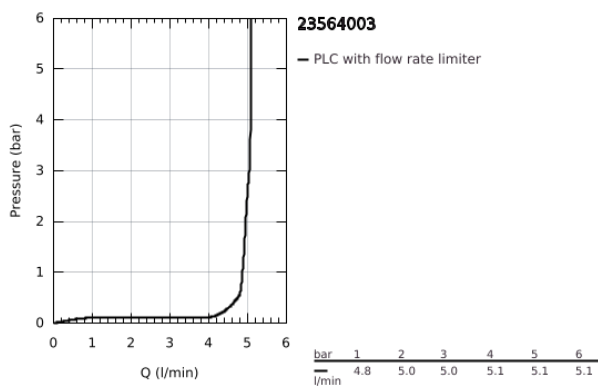

23 564 003 **EUROSTYLE SINGLE-LEVER BASIN MIXER 1/2"**
S-SIZE

PRODUCT DESCRIPTION

- Colour: chrome
- single hole installation
- loop metal lever
- GROHE SilkMove 35 mm ceramic cartridge
- adjustable flow rate limiter
- with temperature limiter
- GROHE LongLife finish
- GROHE EcoJoy - less water, perfect flow
- maximum flow rate (at 3 bar): 5 l/min
- GROHE FastFixation rapid installation system
- pop-up waste set 1 1/4"
- flexible connection hoses

23 564 003 **EUROSTYLE SINGLE-LEVER BASIN MIXER 1/2"**
S-SIZE

SPARE PARTS, January 2015 – now

- 1: Lever (Spare part-nr. 46938000)
 - 2: Cap (Spare part-nr. 46492000)
 - 3: Screw ring (Spare part-nr. 46815000)
 - 4: Cartridge (Spare part-nr. 46374000)
 - 5: Mousseur (Spare part-nr. 48159000)
 - 6: Pop-up rod (Spare part-nr. 46739000)
 - 7: Shank fastening assembly (Spare part-nr. 46671000)
 - 8: Waste set 1 1/4" (Spare part-nr. 28910000)
 - 8.1: Plug (Spare part-nr. 07182000)
 - 8.2: Eccentric rod (Spare part-nr. 07052000)
 - 9: Eccentric rod (Spare part-nr. 07341000)*
 - 10: Socket Spanner (Spare part-nr. 19332000)*
 - 11: Mounting wrench (Spare part-nr. 19017000)*
- * Optional accessories