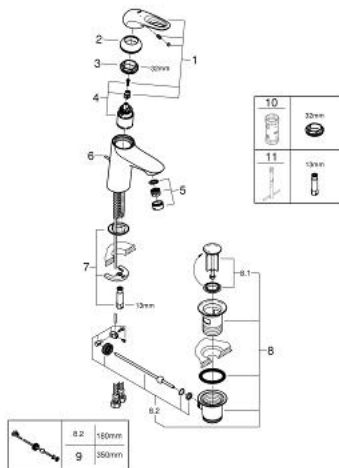

23 564 003 **EUROSTYLE SINGLE-LEVER BASIN MIXER 1/2"**
S-SIZE

PRODUCT DESCRIPTION

- Colour: chrome
- single hole installation
- loop metal lever
- GROHE SilkMove 35 mm ceramic cartridge
- adjustable flow rate limiter
- with temperature limiter
- GROHE LongLife finish
- GROHE EcoJoy - less water, perfect flow
- maximum flow rate (at 3 bar): 5 l/min
- GROHE FastFixation rapid installation system
- pop-up waste set 1 1/4"
- flexible connection hoses

23 564 003 **EUROSTYLE SINGLE-LEVER BASIN MIXER 1/2"**
S-SIZE

SPARE PARTS, January 2015 – now

- 1: Lever (Spare part-nr. 46938000)
 - 2: Cap (Spare part-nr. 46492000)
 - 3: Screw ring (Spare part-nr. 46815000)
 - 4: Cartridge (Spare part-nr. 46374000)
 - 5: Mousseur (Spare part-nr. 48159000)
 - 6: Pop-up rod (Spare part-nr. 46739000)
 - 7: Shank fastening assembly (Spare part-nr. 46671000)
 - 8: Waste set 1 1/4" (Spare part-nr. 28910000)
 - 8.1: Plug (Spare part-nr. 07182000)
 - 8.2: Eccentric rod (Spare part-nr. 07052000)
 - 9: Eccentric rod (Spare part-nr. 07341000)*
 - 10: Socket Spanner (Spare part-nr. 19332000)*
 - 11: Mounting wrench (Spare part-nr. 19017000)*
- * Optional accessories