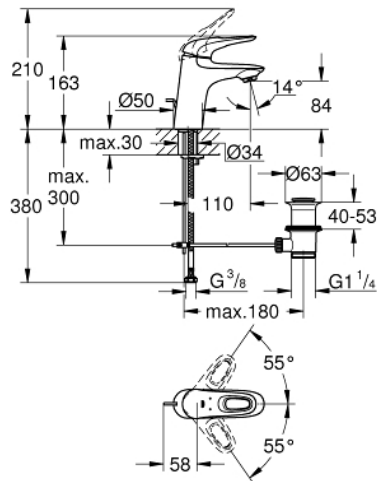

23 564 003 **EUROSTYLE SINGLE-LEVER BASIN MIXER 1/2"**
S-SIZE

PRODUCT DESCRIPTION

- Colour: chrome
- single hole installation
- loop metal lever
- GROHE SilkMove 35 mm ceramic cartridge
- adjustable flow rate limiter
- with temperature limiter
- GROHE LongLife finish
- GROHE EcoJoy - less water, perfect flow
- maximum flow rate (at 3 bar): 5 l/min
- GROHE FastFixation rapid installation system
- pop-up waste set 1 1/4"
- flexible connection hoses

23 564 003 **EUROSTYLE SINGLE-LEVER BASIN MIXER 1/2"**
S-SIZE

SPARE PARTS, January 2015 – now

- 1: Lever (Spare part-nr. 46938000)
 - 2: Cap (Spare part-nr. 46492000)
 - 3: Screw ring (Spare part-nr. 46815000)
 - 4: Cartridge (Spare part-nr. 46374000)
 - 5: Mousseur (Spare part-nr. 48159000)
 - 6: Pop-up rod (Spare part-nr. 46739000)
 - 7: Shank fastening assembly (Spare part-nr. 46671000)
 - 8: Waste set 1 1/4" (Spare part-nr. 28910000)
 - 8.1: Plug (Spare part-nr. 07182000)
 - 8.2: Eccentric rod (Spare part-nr. 07052000)
 - 9: Eccentric rod (Spare part-nr. 07341000)*
 - 10: Socket Spanner (Spare part-nr. 19332000)*
 - 11: Mounting wrench (Spare part-nr. 19017000)*
- * Optional accessories