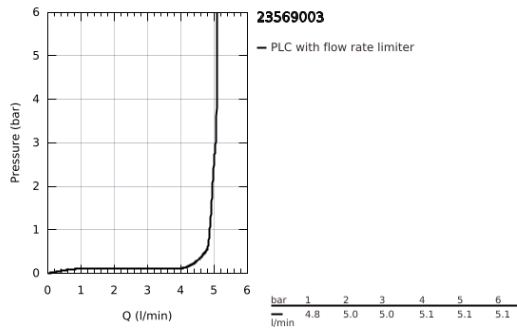

23 569 003 **EUROSTYLE SINGLE-LEVER BASIN MIXER 1/2"**
L-SIZE

PRODUCT DESCRIPTION

- Colour: chrome
- single hole installation
- loop metal lever
- GROHE SilkMove 28 mm ceramic cartridge
- with temperature limiter
- GROHE LongLife finish
- GROHE EcoJoy - less water, perfect flow
- maximum flow rate (at 3 bar): 5 l/min
- GROHE FastFixation rapid installation system
- swivel cast spout
- swivel area 360°
- pop-up waste set 1 1/4"
- flexible connection hoses

23 569 003 **EUROSTYLE SINGLE-LEVER BASIN MIXER 1/2"**
L-SIZE

SPARE PARTS, June 2019 – now

- 1: Lever (Spare part-nr. 46942000)
 - 2: Fitting ring (Spare part-nr. 46715000)
 - 3: Cartridge (Spare part-nr. 46580000)
 - 4: Mousseur (Spare part-nr. 48159000)
 - 5: Pop-up rod (Spare part-nr. 46739000)
 - 6: Shank fastening assembly (Spare part-nr. 46671000)
 - 7: Waste set 1 1/4" (Spare part-nr. 28910000)
 - 7.1: Plug (Spare part-nr. 07182000)
 - 7.2: Eccentric rod (Spare part-nr. 07052000)
 - 8: Eccentric rod (Spare part-nr. 07341000)*
 - 9: Mounting wrench (Spare part-nr. 19017000)*
- * Optional accessories