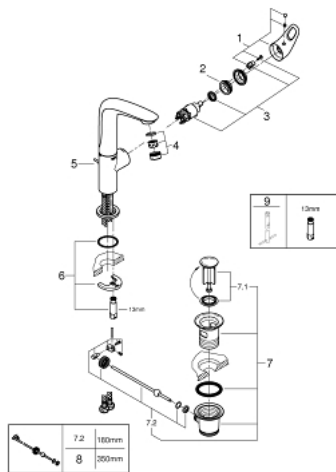

23 569 003 **EUROSTYLE SINGLE-LEVER BASIN MIXER 1/2"**
L-SIZE

PRODUCT DESCRIPTION

- Colour: chrome
- single hole installation
- loop metal lever
- GROHE SilkMove 28 mm ceramic cartridge
- with temperature limiter
- GROHE LongLife finish
- GROHE EcoJoy - less water, perfect flow
- maximum flow rate (at 3 bar): 5 l/min
- GROHE FastFixation rapid installation system
- swivel cast spout
- swivel area 360°
- pop-up waste set 1 1/4"
- flexible connection hoses

23 569 003 **EUROSTYLE SINGLE-LEVER BASIN MIXER 1/2"**
L-SIZE

SPARE PARTS, June 2019 – now

- 1: Lever (Spare part-nr. 46942000)
 - 2: Fitting ring (Spare part-nr. 46715000)
 - 3: Cartridge (Spare part-nr. 46580000)
 - 4: Mousseur (Spare part-nr. 48159000)
 - 5: Pop-up rod (Spare part-nr. 46739000)
 - 6: Shank fastening assembly (Spare part-nr. 46671000)
 - 7: Waste set 1 1/4" (Spare part-nr. 28910000)
 - 7.1: Plug (Spare part-nr. 07182000)
 - 7.2: Eccentric rod (Spare part-nr. 07052000)
 - 8: Eccentric rod (Spare part-nr. 07341000)*
 - 9: Mounting wrench (Spare part-nr. 19017000)*
- * Optional accessories