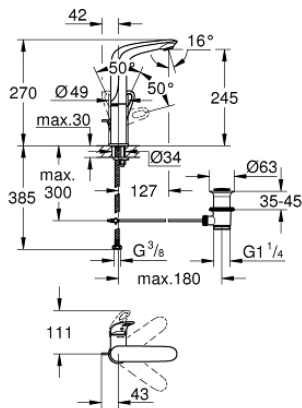

23 569 003 **EUROSTYLE SINGLE-LEVER BASIN MIXER 1/2"**
L-SIZE

PRODUCT DESCRIPTION

- Colour: chrome
- single hole installation
- loop metal lever
- GROHE SilkMove 28 mm ceramic cartridge
- with temperature limiter
- GROHE LongLife finish
- GROHE EcoJoy - less water, perfect flow
- maximum flow rate (at 3 bar): 5 l/min
- GROHE FastFixation rapid installation system
- swivel cast spout
- swivel area 360°
- pop-up waste set 1 1/4"
- flexible connection hoses

23 569 003 **EUROSTYLE SINGLE-LEVER BASIN MIXER 1/2"**
L-SIZE

SPARE PARTS, June 2019 – now

- 1: Lever (Spare part-nr. 46942000)
 - 2: Fitting ring (Spare part-nr. 46715000)
 - 3: Cartridge (Spare part-nr. 46580000)
 - 4: Mousseur (Spare part-nr. 48159000)
 - 5: Pop-up rod (Spare part-nr. 46739000)
 - 6: Shank fastening assembly (Spare part-nr. 46671000)
 - 7: Waste set 1 1/4" (Spare part-nr. 28910000)
 - 7.1: Plug (Spare part-nr. 07182000)
 - 7.2: Eccentric rod (Spare part-nr. 07052000)
 - 8: Eccentric rod (Spare part-nr. 07341000)*
 - 9: Mounting wrench (Spare part-nr. 19017000)*
- * Optional accessories