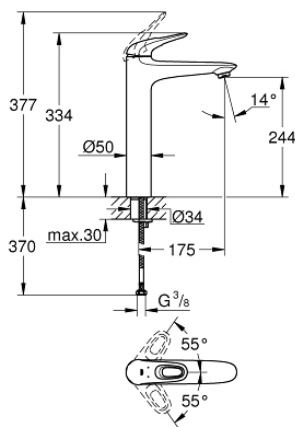

23 570 003 **EUROSTYLE SINGLE-LEVER BASIN MIXER 1/2"**  
**XL-SIZE**

**PRODUCT DESCRIPTION**

- Colour: chrome
- single hole installation
- loop metal lever
- for free-standing basins
- GROHE SilkMove 35 mm ceramic cartridge
- with temperature limiter
- GROHE LongLife finish
- GROHE EcoJoy - less water, perfect flow
- maximum flow rate (at 3 bar): 5 l/min
- GROHE FastFixation rapid installation system
- smooth body
- flexible connection hoses

23 570 003 **EUROSTYLE SINGLE-LEVER BASIN MIXER 1/2"**  
**XL-SIZE**

**SPARE PARTS**, January 2015 – now

- 1: Lever (Spare part-nr. 46938000)
  - 2: Cap (Spare part-nr. 46492000)
  - 3: Screw coupling (Spare part-nr. 46460000)
  - 4: Cartridge (Spare part-nr. 46374000)
  - 5: Flow straightener (Spare part-nr. 46837000)
  - 6: Shank fastening assembly (Spare part-nr. 46671000)
  - 7: Socket Spanner (Spare part-nr. 19332000)\*
  - 8: Mounting wrench (Spare part-nr. 19017000)\*
- \* Optional accessories