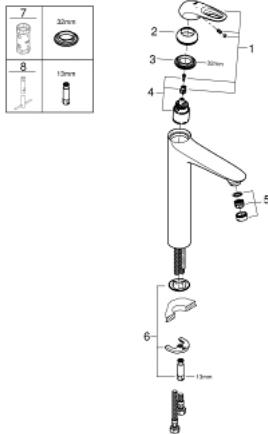

23 570 003 **EUROSTYLE SINGLE-LEVER BASIN MIXER 1/2"**  
**XL-SIZE**

**PRODUCT DESCRIPTION**

- Colour: chrome
- single hole installation
- loop metal lever
- for free-standing basins
- GROHE SilkMove 35 mm ceramic cartridge
- with temperature limiter
- GROHE LongLife finish
- GROHE EcoJoy - less water, perfect flow
- maximum flow rate (at 3 bar): 5 l/min
- GROHE FastFixation rapid installation system
- smooth body
- flexible connection hoses

23 570 003 **EUROSTYLE SINGLE-LEVER BASIN MIXER 1/2"**  
**XL-SIZE**

**SPARE PARTS**, January 2015 – now

- 1: Lever (Spare part-nr. 46938000)
  - 2: Cap (Spare part-nr. 46492000)
  - 3: Screw coupling (Spare part-nr. 46460000)
  - 4: Cartridge (Spare part-nr. 46374000)
  - 5: Flow straightener (Spare part-nr. 46837000)
  - 6: Shank fastening assembly (Spare part-nr. 46671000)
  - 7: Socket Spanner (Spare part-nr. 19332000)\*
  - 8: Mounting wrench (Spare part-nr. 19017000)\*
- \* Optional accessories