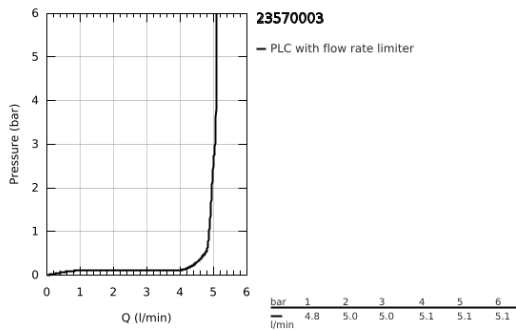

23 570 003 **EUROSTYLE SINGLE-LEVER BASIN MIXER 1/2"**  
**XL-SIZE**

**PRODUCT DESCRIPTION**

- Colour: chrome
- single hole installation
- loop metal lever
- for free-standing basins
- GROHE SilkMove 35 mm ceramic cartridge
- with temperature limiter
- GROHE LongLife finish
- GROHE EcoJoy - less water, perfect flow
- maximum flow rate (at 3 bar): 5 l/min
- GROHE FastFixation rapid installation system
- smooth body
- flexible connection hoses

23 570 003 **EUROSTYLE SINGLE-LEVER BASIN MIXER 1/2"**  
**XL-SIZE**

**SPARE PARTS**, January 2015 – now

- 1: Lever (Spare part-nr. 46938000)
  - 2: Cap (Spare part-nr. 46492000)
  - 3: Screw coupling (Spare part-nr. 46460000)
  - 4: Cartridge (Spare part-nr. 46374000)
  - 5: Flow straightener (Spare part-nr. 46837000)
  - 6: Shank fastening assembly (Spare part-nr. 46671000)
  - 7: Socket Spanner (Spare part-nr. 19332000)\*
  - 8: Mounting wrench (Spare part-nr. 19017000)\*
- \* Optional accessories