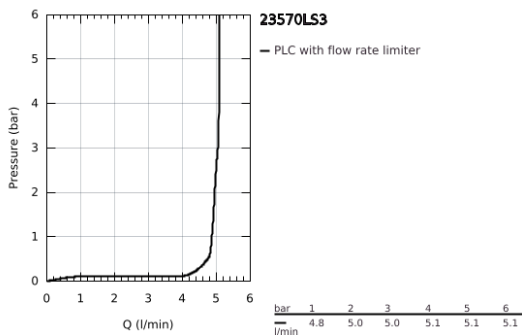

23 570 LS3 EUROSTYLE SINGLE-LEVER BASIN MIXER 1/2"
XL-SIZE

PRODUCT DESCRIPTION

- Colour: moon white/chrome
- single hole installation
- loop metal lever
- for free-standing basins
- GROHE SilkMove 35 mm ceramic cartridge
- with temperature limiter
- GROHE LongLife finish
- GROHE EcoJoy - less water, perfect flow
- maximum flow rate (at 3 bar): 5 l/min
- GROHE FastFixation rapid installation system
- smooth body
- flexible connection hoses

23 570 LS3 EUROSTYLE SINGLE-LEVER BASIN MIXER 1/2" XL-SIZE

SPARE PARTS, January 2015 – now

- 1: Lever (Spare part-nr. 46938LS0)
 - 2: Cap (Spare part-nr. 46492000)
 - 3: Screw coupling (Spare part-nr. 46460000)
 - 4: Cartridge (Spare part-nr. 46374000)
 - 5: Flow straightener (Spare part-nr. 46837000)
 - 6: Shank fastening assembly (Spare part-nr. 46671000)
 - 7: Socket Spanner (Spare part-nr. 19332000)*
 - 8: Mounting wrench (Spare part-nr. 19017000)*
- * Optional accessories