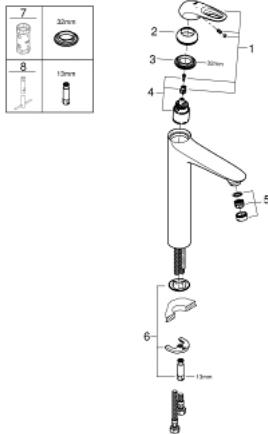

23 570 LS3 EUROSTYLE SINGLE-LEVER BASIN MIXER 1/2"
XL-SIZE

PRODUCT DESCRIPTION

- Colour: moon white/chrome
- single hole installation
- loop metal lever
- for free-standing basins
- GROHE SilkMove 35 mm ceramic cartridge
- with temperature limiter
- GROHE LongLife finish
- GROHE EcoJoy - less water, perfect flow
- maximum flow rate (at 3 bar): 5 l/min
- GROHE FastFixation rapid installation system
- smooth body
- flexible connection hoses

23 570 LS3 EUROSTYLE SINGLE-LEVER BASIN MIXER 1/2" XL-SIZE

SPARE PARTS, January 2015 – now

- 1: Lever (Spare part-nr. 46938LS0)
 - 2: Cap (Spare part-nr. 46492000)
 - 3: Screw coupling (Spare part-nr. 46460000)
 - 4: Cartridge (Spare part-nr. 46374000)
 - 5: Flow straightener (Spare part-nr. 46837000)
 - 6: Shank fastening assembly (Spare part-nr. 46671000)
 - 7: Socket Spanner (Spare part-nr. 19332000)*
 - 8: Mounting wrench (Spare part-nr. 19017000)*
- * Optional accessories