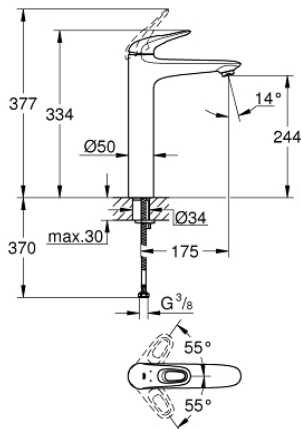

23 570 LS3 EUROSTYLE SINGLE-LEVER BASIN MIXER 1/2"
XL-SIZE

PRODUCT DESCRIPTION

- Colour: moon white/chrome
- single hole installation
- loop metal lever
- for free-standing basins
- GROHE SilkMove 35 mm ceramic cartridge
- with temperature limiter
- GROHE LongLife finish
- GROHE EcoJoy - less water, perfect flow
- maximum flow rate (at 3 bar): 5 l/min
- GROHE FastFixation rapid installation system
- smooth body
- flexible connection hoses

23 570 LS3 EUROSTYLE SINGLE-LEVER BASIN MIXER 1/2" XL-SIZE

SPARE PARTS, January 2015 – now

- 1: Lever (Spare part-nr. 46938LS0)
 - 2: Cap (Spare part-nr. 46492000)
 - 3: Screw coupling (Spare part-nr. 46460000)
 - 4: Cartridge (Spare part-nr. 46374000)
 - 5: Flow straightener (Spare part-nr. 46837000)
 - 6: Shank fastening assembly (Spare part-nr. 46671000)
 - 7: Socket Spanner (Spare part-nr. 19332000)*
 - 8: Mounting wrench (Spare part-nr. 19017000)*
- * Optional accessories