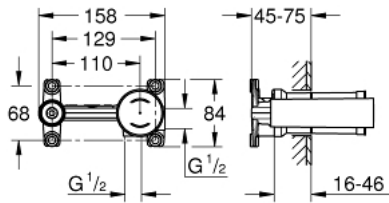

## 23 571 000 SINGLE-LEVER MIXER 1/2", UNIVERSAL CONCEALED BODY

### PRODUCT DESCRIPTION

- for 2-hole basin mixers
- wall installation
- without finishing trim set
- GROHE SilkMove 35 mm ceramic cartridge
- adjustable flow rate limiter
- with temperature limiter
- spout can be positioned on the right or left
- DR-brass
- includes mounting template
- allows for waterproofing of wall construction surrounding the concealed body
- with sealing sleeve

## 23 571 000 **SINGLE-LEVER MIXER 1/2", UNIVERSAL CONCEALED BODY**

**SPARE PARTS**, January 2015 – now

1: Cartridge (Spare part-nr. 46374000)

2: Socket Spanner (Spare part-nr. 19332000)\*

3: Extension (Spare part-nr. 46943000)\*