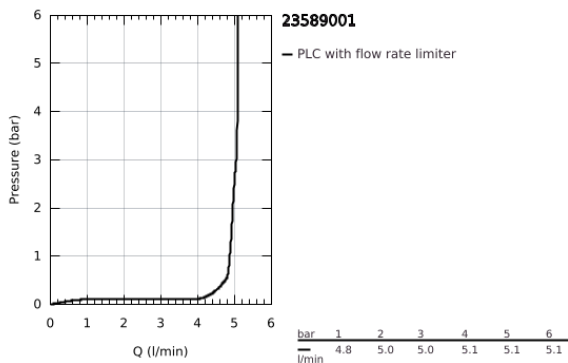

23 589 001 **ESSENCE SINGLE-LEVER BASIN MIXER 1/2"**
S-SIZE

PRODUCT DESCRIPTION

- Colour: chrome
- single hole installation
- metal lever
- GROHE SilkMove 28 mm ceramic cartridge
- with temperature limiter
- GROHE LongLife finish
- GROHE EcoJoy - less water, perfect flow
- maximum flow rate (at 3 bar): 5.7 l/min
- GROHE AquaGuide adjustable mousseur
- GROHE FastFixation Plus installation system
- pop-up waste set 1 1/4"
- flexible connection hoses

23 589 001 **ESSENCE SINGLE-LEVER BASIN MIXER 1/2"**
S-SIZE

SPARE PARTS, March 2015 – now

- 1: Lever (Spare part-nr. 46917000)
 - 2: Fitting ring (Spare part-nr. 46715000)
 - 3: Cartridge (Spare part-nr. 46580000)
 - 4: Pop-up rod (Spare part-nr. 46739000)
 - 5: Mousseur (Spare part-nr. 48270000)
 - 6: Shank fastening assembly (Spare part-nr. 46645000)
 - 7: Waste set 1 1/4" (Spare part-nr. 28910000)
 - 7.1: Plug (Spare part-nr. 07182000)
 - 7.2: Eccentric rod (Spare part-nr. 07052000)
 - 8: Mounting wrench (Spare part-nr. 19017000)*
 - 9: Eccentric rod (Spare part-nr. 07341000)*
- * Optional accessories