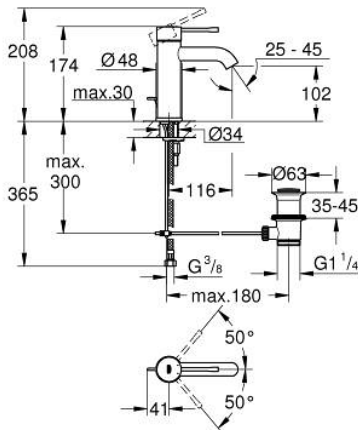

23 589 001 **ESSENCE SINGLE-LEVER BASIN MIXER 1/2"**
S-SIZE

PRODUCT DESCRIPTION

- Colour: chrome
- single hole installation
- metal lever
- GROHE SilkMove 28 mm ceramic cartridge
- with temperature limiter
- GROHE LongLife finish
- GROHE EcoJoy - less water, perfect flow
- maximum flow rate (at 3 bar): 5.7 l/min
- GROHE AquaGuide adjustable mousseur
- GROHE FastFixation Plus installation system
- pop-up waste set 1 1/4"
- flexible connection hoses

23 589 001 **ESSENCE SINGLE-LEVER BASIN MIXER 1/2"**
S-SIZE

SPARE PARTS, March 2015 – now

- 1: Lever (Spare part-nr. 46917000)
 - 2: Fitting ring (Spare part-nr. 46715000)
 - 3: Cartridge (Spare part-nr. 46580000)
 - 4: Pop-up rod (Spare part-nr. 46739000)
 - 5: Mousseur (Spare part-nr. 48270000)
 - 6: Shank fastening assembly (Spare part-nr. 46645000)
 - 7: Waste set 1 1/4" (Spare part-nr. 28910000)
 - 7.1: Plug (Spare part-nr. 07182000)
 - 7.2: Eccentric rod (Spare part-nr. 07052000)
 - 8: Mounting wrench (Spare part-nr. 19017000)*
 - 9: Eccentric rod (Spare part-nr. 07341000)*
- * Optional accessories