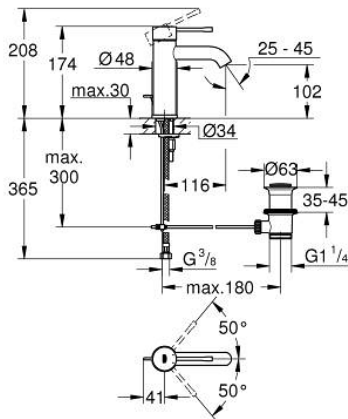

23 589 AL1 ESSENCE SINGLE-LEVER BASIN MIXER 1/2"
S-SIZE

PRODUCT DESCRIPTION

- Colour: brushed hard graphite
- single hole installation
- metal lever
- GROHE SilkMove 28 mm ceramic cartridge
- with temperature limiter
- GROHE LongLife finish
- GROHE EcoJoy mousseur 5.7 l/min
- GROHE AquaGuide adjustable mousseur
- GROHE FastFixation Plus installation system
- pop-up waste set 1 1/4"
- flexible connection hoses

23 589 AL1 ESSENCE SINGLE-LEVER BASIN MIXER 1/2" S-SIZE

SPARE PARTS, July 2016 – now

- 1: Lever (Spare part-nr. 46917AL0)
 - 2: Fitting ring (Spare part-nr. 46715000)
 - 3: Cartridge (Spare part-nr. 46580000)
 - 4: Pop-up rod (Spare part-nr. 46739AL0)
 - 5: Mousseur (Spare part-nr. 48270000)
 - 6: Shank fastening assembly (Spare part-nr. 46645000)
 - 7: Waste set 1 1/4" (Spare part-nr. 28910AL0)
 - 7.1: Plug (Spare part-nr. 07182AL0)
 - 7.2: Eccentric rod (Spare part-nr. 07052000)
 - 8: Mounting wrench (Spare part-nr. 19017000)*
 - 9: Eccentric rod (Spare part-nr. 07341000)*
- * Optional accessories