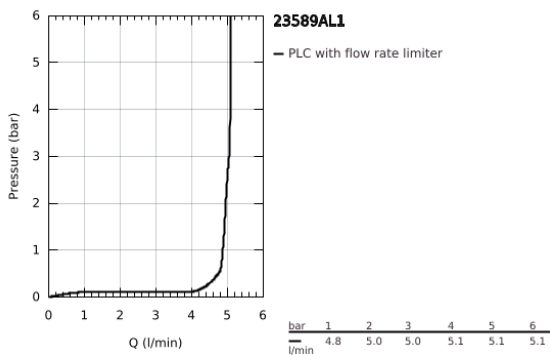

23 589 AL1 ESSENCE SINGLE-LEVER BASIN MIXER 1/2"
S-SIZE

PRODUCT DESCRIPTION

- Colour: brushed hard graphite
- single hole installation
- metal lever
- GROHE SilkMove 28 mm ceramic cartridge
- with temperature limiter
- GROHE LongLife finish
- GROHE EcoJoy mousseur 5.7 l/min
- GROHE AquaGuide adjustable mousseur
- GROHE FastFixation Plus installation system
- pop-up waste set 1 1/4"
- flexible connection hoses

23 589 AL1 ESSENCE SINGLE-LEVER BASIN MIXER 1/2" S-SIZE

SPARE PARTS, July 2016 – now

- 1: Lever (Spare part-nr. 46917AL0)
 - 2: Fitting ring (Spare part-nr. 46715000)
 - 3: Cartridge (Spare part-nr. 46580000)
 - 4: Pop-up rod (Spare part-nr. 46739AL0)
 - 5: Mousseur (Spare part-nr. 48270000)
 - 6: Shank fastening assembly (Spare part-nr. 46645000)
 - 7: Waste set 1 1/4" (Spare part-nr. 28910AL0)
 - 7.1: Plug (Spare part-nr. 07182AL0)
 - 7.2: Eccentric rod (Spare part-nr. 07052000)
 - 8: Mounting wrench (Spare part-nr. 19017000)*
 - 9: Eccentric rod (Spare part-nr. 07341000)*
- * Optional accessories