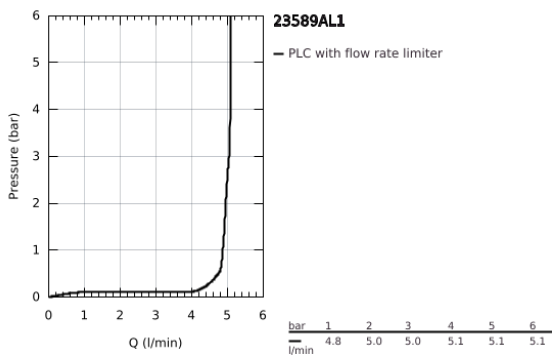

23 589 AL1 **ESSENCE SINGLE-LEVER BASIN MIXER 1/2"**
S-SIZE

PRODUCT DESCRIPTION

- Colour: brushed hard graphite
- single hole installation
- metal lever
- GROHE SilkMove 28 mm ceramic cartridge
- with temperature limiter
- GROHE LongLife finish
- GROHE EcoJoy - less water, perfect flow
- maximum flow rate (at 3 bar): 5.7 l/min
- GROHE AquaGuide adjustable mousseur
- GROHE FastFixation Plus installation system
- pop-up waste set 1 1/4"
- flexible connection hoses

23 589 AL1 ESSENCE SINGLE-LEVER BASIN MIXER 1/2"
S-SIZE

SPARE PARTS, July 2016 – now

- 1: Lever (Spare part-nr. 46917AL0)
 - 2: Fitting ring (Spare part-nr. 46715000)
 - 3: Cartridge (Spare part-nr. 46580000)
 - 4: Pop-up rod (Spare part-nr. 46739AL0)
 - 5: Mousseur (Spare part-nr. 48270000)
 - 6: Shank fastening assembly (Spare part-nr. 46645000)
 - 7: Waste set 1 1/4" (Spare part-nr. 28910AL0)
 - 7.1: Plug (Spare part-nr. 07182AL0)
 - 7.2: Eccentric rod (Spare part-nr. 07052000)
 - 8: Mounting wrench (Spare part-nr. 19017000)*
 - 9: Eccentric rod (Spare part-nr. 07341000)*
- * Optional accessories