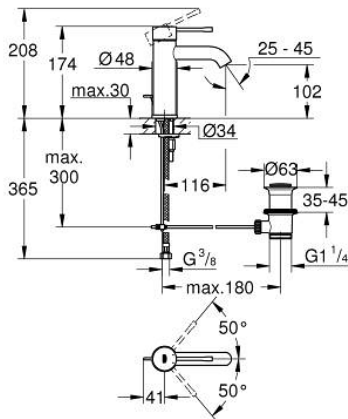

23 589 AL1 **ESSENCE SINGLE-LEVER BASIN MIXER 1/2"**
S-SIZE

PRODUCT DESCRIPTION

- Colour: brushed hard graphite
- single hole installation
- metal lever
- GROHE SilkMove 28 mm ceramic cartridge
- with temperature limiter
- GROHE LongLife finish
- GROHE EcoJoy - less water, perfect flow
- maximum flow rate (at 3 bar): 5.7 l/min
- GROHE AquaGuide adjustable mousseur
- GROHE FastFixation Plus installation system
- pop-up waste set 1 1/4"
- flexible connection hoses

23 589 AL1 ESSENCE SINGLE-LEVER BASIN MIXER 1/2"
S-SIZE

SPARE PARTS, July 2016 – now

- 1: Lever (Spare part-nr. 46917AL0)
 - 2: Fitting ring (Spare part-nr. 46715000)
 - 3: Cartridge (Spare part-nr. 46580000)
 - 4: Pop-up rod (Spare part-nr. 46739AL0)
 - 5: Mousseur (Spare part-nr. 48270000)
 - 6: Shank fastening assembly (Spare part-nr. 46645000)
 - 7: Waste set 1 1/4" (Spare part-nr. 28910AL0)
 - 7.1: Plug (Spare part-nr. 07182AL0)
 - 7.2: Eccentric rod (Spare part-nr. 07052000)
 - 8: Mounting wrench (Spare part-nr. 19017000)*
 - 9: Eccentric rod (Spare part-nr. 07341000)*
- * Optional accessories