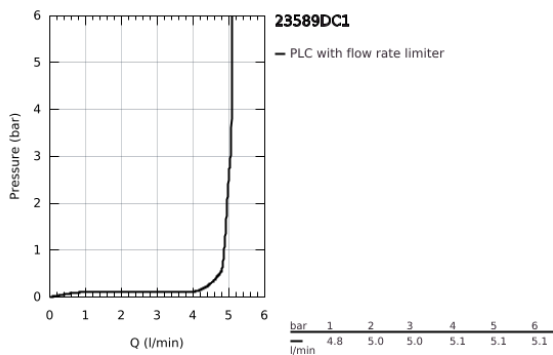

23 589 DC1 **ESSENCE SINGLE-LEVER BASIN MIXER 1/2"**
S-SIZE

PRODUCT DESCRIPTION

- Colour: Supersteel
- single hole installation
- metal lever
- GROHE SilkMove 28 mm ceramic cartridge
- with temperature limiter
- GROHE LongLife finish
- GROHE EcoJoy mousseur 5.7 l/min
- GROHE AquaGuide adjustable mousseur
- GROHE FastFixation Plus installation system
- pop-up waste set 1 1/4"
- flexible connection hoses

23 589 DC1 ESSENCE SINGLE-LEVER BASIN MIXER 1/2" S-SIZE

SPARE PARTS, January 2016 – now

- 1: Lever (Spare part-nr. 46917DC0)
 - 2: Fitting ring (Spare part-nr. 46715000)
 - 3: Cartridge (Spare part-nr. 46580000)
 - 4: Pop-up rod (Spare part-nr. 46739EN0)
 - 5: Mousseur (Spare part-nr. 48270000)
 - 6: Shank fastening assembly (Spare part-nr. 46645000)
 - 7: Waste set 1 1/4" (Spare part-nr. 28910DC0)
 - 7.1: Plug (Spare part-nr. 07182DC0)
 - 7.2: Eccentric rod (Spare part-nr. 07052000)
 - 8: Mounting wrench (Spare part-nr. 19017000)*
 - 9: Eccentric rod (Spare part-nr. 07341000)*
- * Optional accessories