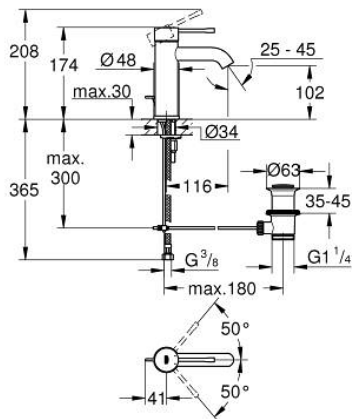

23 589 DC1 **ESSENCE SINGLE-LEVER BASIN MIXER 1/2"**
S-SIZE

PRODUCT DESCRIPTION

- Colour: Supersteel
- single hole installation
- metal lever
- GROHE SilkMove 28 mm ceramic cartridge
- with temperature limiter
- GROHE LongLife finish
- GROHE EcoJoy mousseur 5.7 l/min
- GROHE AquaGuide adjustable mousseur
- GROHE FastFixation Plus installation system
- pop-up waste set 1 1/4"
- flexible connection hoses

23 589 DC1 ESSENCE SINGLE-LEVER BASIN MIXER 1/2" S-SIZE

SPARE PARTS, January 2016 – now

- 1: Lever (Spare part-nr. 46917DC0)
 - 2: Fitting ring (Spare part-nr. 46715000)
 - 3: Cartridge (Spare part-nr. 46580000)
 - 4: Pop-up rod (Spare part-nr. 46739EN0)
 - 5: Mousseur (Spare part-nr. 48270000)
 - 6: Shank fastening assembly (Spare part-nr. 46645000)
 - 7: Waste set 1 1/4" (Spare part-nr. 28910DC0)
 - 7.1: Plug (Spare part-nr. 07182DC0)
 - 7.2: Eccentric rod (Spare part-nr. 07052000)
 - 8: Mounting wrench (Spare part-nr. 19017000)*
 - 9: Eccentric rod (Spare part-nr. 07341000)*
- * Optional accessories