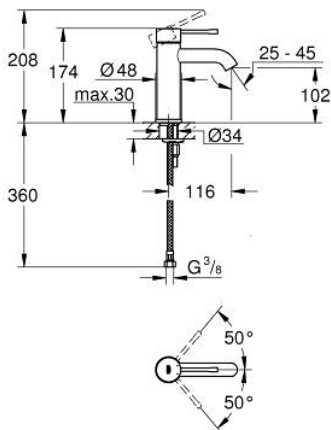

23 590 001 **ESSENCE SINGLE-LEVER BASIN MIXER 1/2"**  
**S-SIZE**

**PRODUCT DESCRIPTION**

- Colour: chrome
- single hole installation
- metal lever
- GROHE SilkMove 28 mm ceramic cartridge
- with temperature limiter
- GROHE LongLife finish
- GROHE EcoJoy mousseur 5.7 l/min
- GROHE AquaGuide adjustable mousseur
- GROHE FastFixation Plus installation system
- smooth body
- flexible connection hoses

23 590 001 ESSENCE SINGLE-LEVER BASIN MIXER 1/2"  
S-SIZE

**SPARE PARTS**, February 2022 – now

- 1: Lever (Spare part-nr. 46917000)
  - 2: Fitting ring (Spare part-nr. 46715000)
  - 3: Cartridge (Spare part-nr. 46580000)
  - 4: Mousseur (Spare part-nr. 48270000)
  - 5: Escutcheon (Spare part-nr. 48603000)
  - 6: Shank fastening assembly (Spare part-nr. 46645000)
  - 7: Mounting wrench (Spare part-nr. 19017000)\*
  - 8: Waste set with push-open plug (Spare part-nr. 65807000)\*
- \* Optional accessories