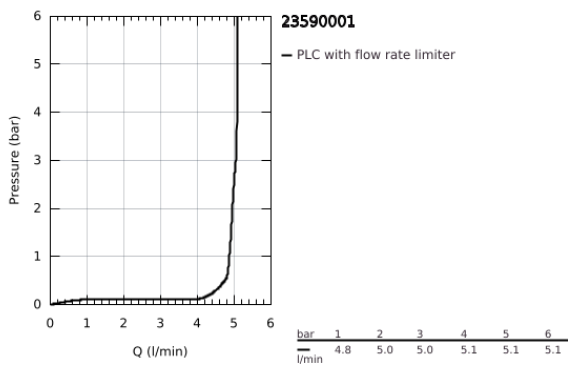

23 590 001 **ESSENCE SINGLE-LEVER BASIN MIXER 1/2"**
S-SIZE

PRODUCT DESCRIPTION

- Colour: chrome
- single hole installation
- metal lever
- GROHE SilkMove 28 mm ceramic cartridge
- with temperature limiter
- GROHE LongLife finish
- GROHE EcoJoy - less water, perfect flow
- maximum flow rate (at 3 bar): 5.7 l/min
- GROHE AquaGuide adjustable mousseur
- GROHE FastFixation Plus installation system
- smooth body
- flexible connection hoses

23 590 001 **ESSENCE SINGLE-LEVER BASIN MIXER 1/2"**
S-SIZE

SPARE PARTS, February 2022 – now

- 1: Lever (Spare part-nr. 46917000)
 - 2: Fitting ring (Spare part-nr. 46715000)
 - 3: Cartridge (Spare part-nr. 46580000)
 - 4: Mousseur (Spare part-nr. 48270000)
 - 5: Escutcheon (Spare part-nr. 48603000)
 - 6: Shank fastening assembly (Spare part-nr. 46645000)
 - 7: Mounting wrench (Spare part-nr. 19017000)*
 - 8: Waste set with push-open plug (Spare part-nr. 65807000)*
- * Optional accessories