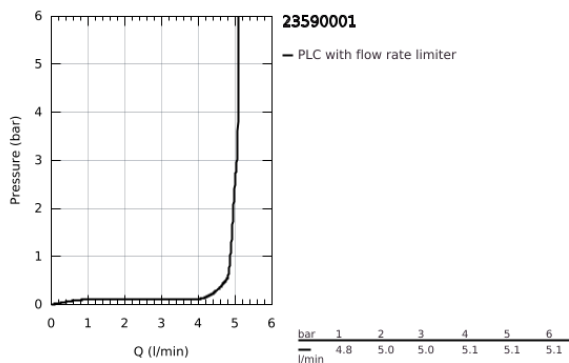

23 590 001 **ESSENCE SINGLE-LEVER BASIN MIXER 1/2"**  
**S-SIZE**

**PRODUCT DESCRIPTION**

- Colour: chrome
- single hole installation
- metal lever
- GROHE SilkMove 28 mm ceramic cartridge
- with temperature limiter
- GROHE LongLife finish
- GROHE EcoJoy mousseur 5.7 l/min
- GROHE AquaGuide adjustable mousseur
- GROHE FastFixation Plus installation system
- smooth body
- flexible connection hoses

23 590 001 ESSENCE SINGLE-LEVER BASIN MIXER 1/2"  
S-SIZE

**SPARE PARTS**, February 2022 – now

- 1: Lever (Spare part-nr. 46917000)
  - 2: Fitting ring (Spare part-nr. 46715000)
  - 3: Cartridge (Spare part-nr. 46580000)
  - 4: Mousseur (Spare part-nr. 48270000)
  - 5: Escutcheon (Spare part-nr. 48603000)
  - 6: Shank fastening assembly (Spare part-nr. 46645000)
  - 7: Mounting wrench (Spare part-nr. 19017000)\*
  - 8: Waste set with push-open plug (Spare part-nr. 65807000)\*
- \* Optional accessories