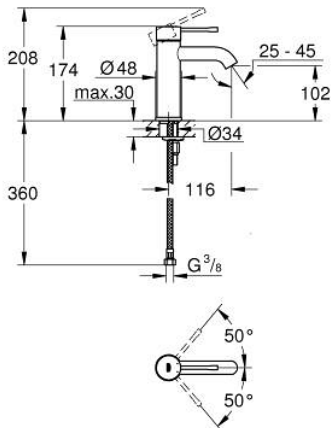

23 590 001 **ESSENCE SINGLE-LEVER BASIN MIXER 1/2"**
S-SIZE

PRODUCT DESCRIPTION

- Colour: chrome
- single hole installation
- metal lever
- GROHE SilkMove 28 mm ceramic cartridge
- with temperature limiter
- GROHE LongLife finish
- GROHE EcoJoy - less water, perfect flow
- maximum flow rate (at 3 bar): 5.7 l/min
- GROHE AquaGuide adjustable mousseur
- GROHE FastFixation Plus installation system
- smooth body
- flexible connection hoses

23 590 001 **ESSENCE SINGLE-LEVER BASIN MIXER 1/2"**
S-SIZE

SPARE PARTS, February 2022 – now

- 1: Lever (Spare part-nr. 46917000)
 - 2: Fitting ring (Spare part-nr. 46715000)
 - 3: Cartridge (Spare part-nr. 46580000)
 - 4: Mousseur (Spare part-nr. 48270000)
 - 5: Escutcheon (Spare part-nr. 48603000)
 - 6: Shank fastening assembly (Spare part-nr. 46645000)
 - 7: Mounting wrench (Spare part-nr. 19017000)*
 - 8: Waste set with push-open plug (Spare part-nr. 65807000)*
- * Optional accessories