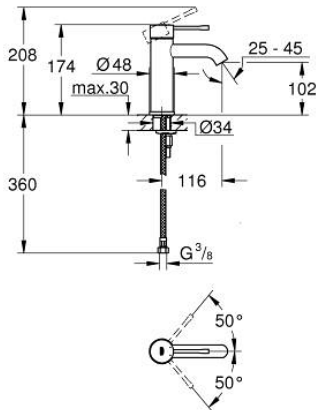

23 590 A01 **ESSENCE SINGLE-LEVER BASIN MIXER 1/2"**
S-SIZE

PRODUCT DESCRIPTION

- Colour: hard graphite
- single hole installation
- metal lever
- GROHE SilkMove 28 mm ceramic cartridge
- with temperature limiter
- GROHE LongLife finish
- GROHE EcoJoy - less water, perfect flow
- maximum flow rate (at 3 bar): 5.7 l/min
- GROHE AquaGuide adjustable mousseur
- GROHE FastFixation Plus installation system
- smooth body
- flexible connection hoses

23 590 A01 **ESSENCE SINGLE-LEVER BASIN MIXER 1/2"**
S-SIZE

SPARE PARTS, February 2022 – now

- 1: Lever (Spare part-nr. 46917A00)
 - 2: Fitting ring (Spare part-nr. 46715000)
 - 3: Cartridge (Spare part-nr. 46580000)
 - 4: Mousseur (Spare part-nr. 48270000)
 - 5: Escutcheon (Spare part-nr. 48603A00)
 - 6: Shank fastening assembly (Spare part-nr. 46645000)
 - 7: Mounting wrench (Spare part-nr. 19017000)*
 - 8: Waste set with push-open plug (Spare part-nr. 65807A00)*
- * Optional accessories