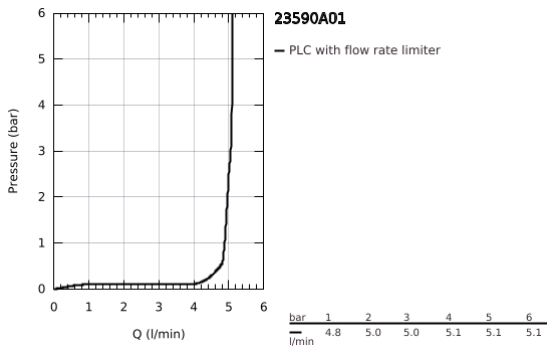

23 590 A01 **ESSENCE SINGLE-LEVER BASIN MIXER 1/2"**
S-SIZE

PRODUCT DESCRIPTION

- Colour: hard graphite
- single hole installation
- metal lever
- GROHE SilkMove 28 mm ceramic cartridge
- with temperature limiter
- GROHE LongLife finish
- GROHE EcoJoy - less water, perfect flow
- maximum flow rate (at 3 bar): 5.7 l/min
- GROHE AquaGuide adjustable mousseur
- GROHE FastFixation Plus installation system
- smooth body
- flexible connection hoses

23 590 A01 **ESSENCE SINGLE-LEVER BASIN MIXER 1/2"**
S-SIZE

SPARE PARTS, February 2022 – now

- 1: Lever (Spare part-nr. 46917A00)
 - 2: Fitting ring (Spare part-nr. 46715000)
 - 3: Cartridge (Spare part-nr. 46580000)
 - 4: Mousseur (Spare part-nr. 48270000)
 - 5: Escutcheon (Spare part-nr. 48603A00)
 - 6: Shank fastening assembly (Spare part-nr. 46645000)
 - 7: Mounting wrench (Spare part-nr. 19017000)*
 - 8: Waste set with push-open plug (Spare part-nr. 65807A00)*
- * Optional accessories