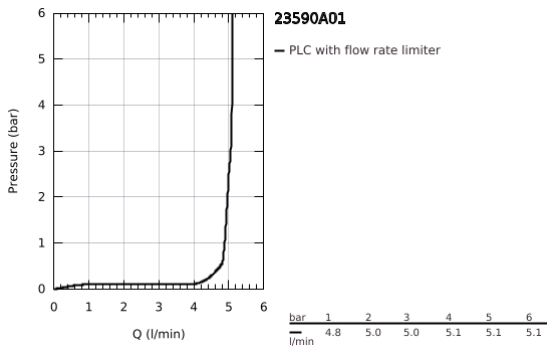

23 590 A01 **ESSENCE SINGLE-LEVER BASIN MIXER 1/2"**
S-SIZE

PRODUCT DESCRIPTION

- Colour: hard graphite
- single hole installation
- metal lever
- GROHE SilkMove 28 mm ceramic cartridge
- with temperature limiter
- GROHE LongLife finish
- GROHE EcoJoy mousseur 5.7 l/min
- GROHE AquaGuide adjustable mousseur
- GROHE FastFixation Plus installation system
- smooth body
- flexible connection hoses

23 590 A01 **ESSENCE SINGLE-LEVER BASIN MIXER 1/2"**
S-SIZE

SPARE PARTS, February 2022 – now

- 1: Lever (Spare part-nr. 46917A00)
 - 2: Fitting ring (Spare part-nr. 46715000)
 - 3: Cartridge (Spare part-nr. 46580000)
 - 4: Mousseur (Spare part-nr. 48270000)
 - 5: Escutcheon (Spare part-nr. 48603A00)
 - 6: Shank fastening assembly (Spare part-nr. 46645000)
 - 7: Mounting wrench (Spare part-nr. 19017000)*
 - 8: Waste set with push-open plug (Spare part-nr. 65807A00)*
- * Optional accessories