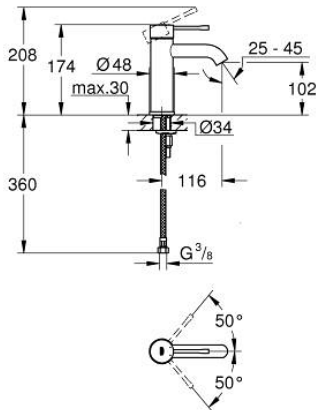

23 590 A01 **ESSENCE SINGLE-LEVER BASIN MIXER 1/2"**
S-SIZE

PRODUCT DESCRIPTION

- Colour: hard graphite
- single hole installation
- metal lever
- GROHE SilkMove 28 mm ceramic cartridge
- with temperature limiter
- GROHE LongLife finish
- GROHE EcoJoy mousseur 5.7 l/min
- GROHE AquaGuide adjustable mousseur
- GROHE FastFixation Plus installation system
- smooth body
- flexible connection hoses

23 590 A01 **ESSENCE SINGLE-LEVER BASIN MIXER 1/2"**
S-SIZE

SPARE PARTS, February 2022 – now

- 1: Lever (Spare part-nr. 46917A00)
 - 2: Fitting ring (Spare part-nr. 46715000)
 - 3: Cartridge (Spare part-nr. 46580000)
 - 4: Mousseur (Spare part-nr. 48270000)
 - 5: Escutcheon (Spare part-nr. 48603A00)
 - 6: Shank fastening assembly (Spare part-nr. 46645000)
 - 7: Mounting wrench (Spare part-nr. 19017000)*
 - 8: Waste set with push-open plug (Spare part-nr. 65807A00)*
- * Optional accessories