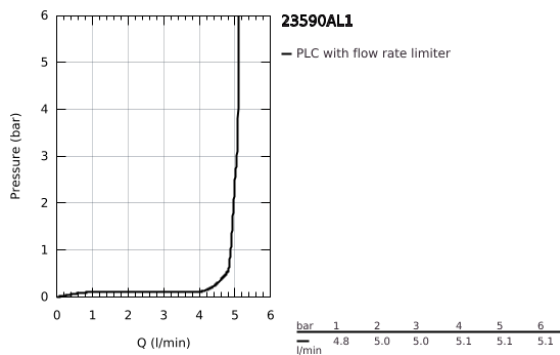

23 590 AL1 ESSENCE SINGLE-LEVER BASIN MIXER 1/2"
S-SIZE

PRODUCT DESCRIPTION

- Colour: brushed hard graphite
- single hole installation
- metal lever
- GROHE SilkMove 28 mm ceramic cartridge
- with temperature limiter
- GROHE LongLife finish
- GROHE EcoJoy mousseur 5.7 l/min
- GROHE AquaGuide adjustable mousseur
- GROHE FastFixation Plus installation system
- smooth body
- flexible connection hoses

23 590 AL1 ESSENCE SINGLE-LEVER BASIN MIXER 1/2" S-SIZE

SPARE PARTS, February 2022 – now

- 1: Lever (Spare part-nr. 46917AL0)
 - 2: Fitting ring (Spare part-nr. 46715000)
 - 3: Cartridge (Spare part-nr. 46580000)
 - 4: Mousseur (Spare part-nr. 48270000)
 - 5: Escutcheon (Spare part-nr. 48603AL0)
 - 6: Shank fastening assembly (Spare part-nr. 46645000)
 - 7: Mounting wrench (Spare part-nr. 19017000)*
 - 8: Waste set with push-open plug (Spare part-nr. 65807AL0)*
- * Optional accessories