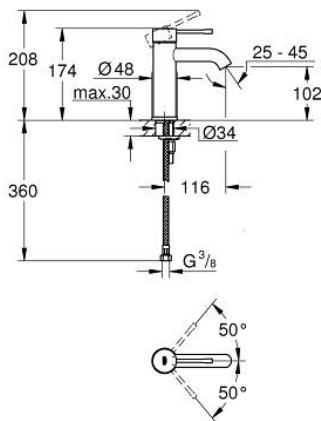

23 590 AL1 ESSENCE SINGLE-LEVER BASIN MIXER 1/2"
S-SIZE

PRODUCT DESCRIPTION

- Colour: brushed hard graphite
- single hole installation
- metal lever
- GROHE SilkMove 28 mm ceramic cartridge
- with temperature limiter
- GROHE LongLife finish
- GROHE EcoJoy mousseur 5.7 l/min
- GROHE AquaGuide adjustable mousseur
- GROHE FastFixation Plus installation system
- smooth body
- flexible connection hoses

23 590 AL1 ESSENCE SINGLE-LEVER BASIN MIXER 1/2" S-SIZE

SPARE PARTS, February 2022 – now

- 1: Lever (Spare part-nr. 46917AL0)
 - 2: Fitting ring (Spare part-nr. 46715000)
 - 3: Cartridge (Spare part-nr. 46580000)
 - 4: Mousseur (Spare part-nr. 48270000)
 - 5: Escutcheon (Spare part-nr. 48603AL0)
 - 6: Shank fastening assembly (Spare part-nr. 46645000)
 - 7: Mounting wrench (Spare part-nr. 19017000)*
 - 8: Waste set with push-open plug (Spare part-nr. 65807AL0)*
- * Optional accessories