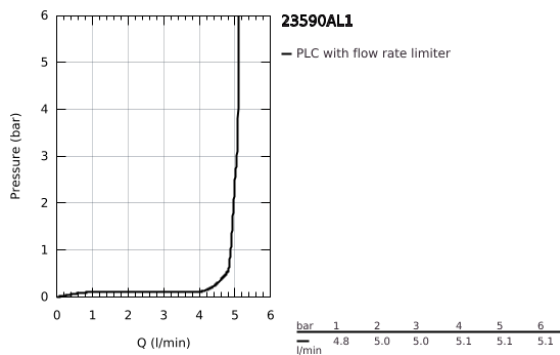

23 590 AL1 ESSENCE SINGLE-LEVER BASIN MIXER 1/2"
S-SIZE

PRODUCT DESCRIPTION

- Colour: brushed hard graphite
- single hole installation
- metal lever
- GROHE SilkMove 28 mm ceramic cartridge
- with temperature limiter
- GROHE LongLife finish
- GROHE EcoJoy - less water, perfect flow
- maximum flow rate (at 3 bar): 5.7 l/min
- GROHE AquaGuide adjustable mousseur
- GROHE FastFixation Plus installation system
- smooth body
- flexible connection hoses

23 590 AL1 ESSENCE SINGLE-LEVER BASIN MIXER 1/2" S-SIZE

SPARE PARTS, February 2022 – now

- 1: Lever (Spare part-nr. 46917AL0)
 - 2: Fitting ring (Spare part-nr. 46715000)
 - 3: Cartridge (Spare part-nr. 46580000)
 - 4: Mousseur (Spare part-nr. 48270000)
 - 5: Escutcheon (Spare part-nr. 48603AL0)
 - 6: Shank fastening assembly (Spare part-nr. 46645000)
 - 7: Mounting wrench (Spare part-nr. 19017000)*
 - 8: Waste set with push-open plug (Spare part-nr. 65807AL0)*
- * Optional accessories