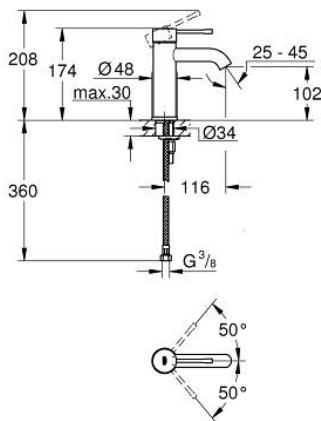

23 590 AL1 ESSENCE SINGLE-LEVER BASIN MIXER 1/2"
S-SIZE

PRODUCT DESCRIPTION

- Colour: brushed hard graphite
- single hole installation
- metal lever
- GROHE SilkMove 28 mm ceramic cartridge
- with temperature limiter
- GROHE LongLife finish
- GROHE EcoJoy - less water, perfect flow
- maximum flow rate (at 3 bar): 5.7 l/min
- GROHE AquaGuide adjustable mousseur
- GROHE FastFixation Plus installation system
- smooth body
- flexible connection hoses

23 590 AL1 ESSENCE SINGLE-LEVER BASIN MIXER 1/2" S-SIZE

SPARE PARTS, February 2022 – now

- 1: Lever (Spare part-nr. 46917AL0)
 - 2: Fitting ring (Spare part-nr. 46715000)
 - 3: Cartridge (Spare part-nr. 46580000)
 - 4: Mousseur (Spare part-nr. 48270000)
 - 5: Escutcheon (Spare part-nr. 48603AL0)
 - 6: Shank fastening assembly (Spare part-nr. 46645000)
 - 7: Mounting wrench (Spare part-nr. 19017000)*
 - 8: Waste set with push-open plug (Spare part-nr. 65807AL0)*
- * Optional accessories