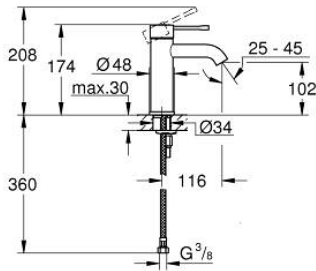

23 590 DA1 **ESSENCE SINGLE-LEVER BASIN MIXER 1/2"**  
**S-SIZE**

**PRODUCT DESCRIPTION**

- Colour: warm sunset
- single hole installation
- metal lever
- GROHE SilkMove 28 mm ceramic cartridge
- with temperature limiter
- GROHE LongLife finish
- GROHE EcoJoy mousseur 5.7 l/min
- GROHE AquaGuide adjustable mousseur
- GROHE FastFixation Plus installation system
- smooth body
- flexible connection hoses

## 23 590 DA1 ESSENCE SINGLE-LEVER BASIN MIXER 1/2" S-SIZE

### SPARE PARTS, February 2022 – now

- 1: Lever (Spare part-nr. 46917DA0)
  - 2: Fitting ring (Spare part-nr. 46715000)
  - 3: Cartridge (Spare part-nr. 46580000)
  - 4: Mousseur (Spare part-nr. 48270000)
  - 5: Escutcheon (Spare part-nr. 48603DA0)
  - 6: Shank fastening assembly (Spare part-nr. 46645000)
  - 7: Mounting wrench (Spare part-nr. 19017000)\*
  - 8: Waste set with push-open plug (Spare part-nr. 65807DA0)\*
- \* Optional accessories