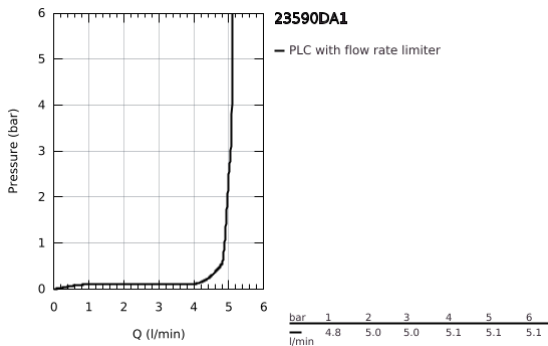

23 590 DA1 **ESSENCE SINGLE-LEVER BASIN MIXER 1/2"**  
**S-SIZE**

**PRODUCT DESCRIPTION**

- Colour: warm sunset
- single hole installation
- metal lever
- GROHE SilkMove 28 mm ceramic cartridge
- with temperature limiter
- GROHE LongLife finish
- GROHE EcoJoy mousseur 5.7 l/min
- GROHE AquaGuide adjustable mousseur
- GROHE FastFixation Plus installation system
- smooth body
- flexible connection hoses

## 23 590 DA1 ESSENCE SINGLE-LEVER BASIN MIXER 1/2" S-SIZE