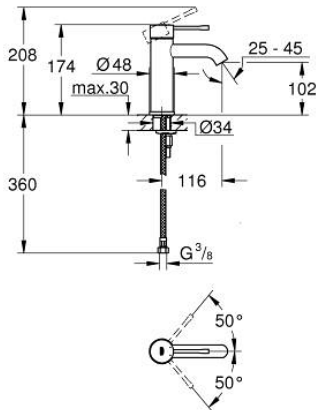

23 590 DA1 **ESSENCE SINGLE-LEVER BASIN MIXER 1/2"**  
**S-SIZE**

**PRODUCT DESCRIPTION**

- Colour: warm sunset
- single hole installation
- metal lever
- GROHE SilkMove 28 mm ceramic cartridge
- with temperature limiter
- GROHE LongLife finish
- GROHE EcoJoy - less water, perfect flow
- maximum flow rate (at 3 bar): 5.7 l/min
- GROHE AquaGuide adjustable mousseur
- GROHE FastFixation Plus installation system
- smooth body
- flexible connection hoses

## 23 590 DA1 ESSENCE SINGLE-LEVER BASIN MIXER 1/2" S-SIZE

### SPARE PARTS, February 2022 – now

- 1: Lever (Spare part-nr. 46917DA0)
  - 2: Fitting ring (Spare part-nr. 46715000)
  - 3: Cartridge (Spare part-nr. 46580000)
  - 4: Mousseur (Spare part-nr. 48270000)
  - 5: Escutcheon (Spare part-nr. 48603DA0)
  - 6: Shank fastening assembly (Spare part-nr. 46645000)
  - 7: Mounting wrench (Spare part-nr. 19017000)\*
  - 8: Waste set with push-open plug (Spare part-nr. 65807DA0)\*
- \* Optional accessories