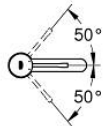

23 590 DA1 **ESSENCE SINGLE-LEVER BASIN MIXER 1/2"**  
**S-SIZE**

**PRODUCT DESCRIPTION**

- Colour: warm sunset
- single hole installation
- metal lever
- GROHE SilkMove 28 mm ceramic cartridge
- with temperature limiter
- GROHE LongLife finish
- GROHE EcoJoy mousseur 5.7 l/min
- GROHE AquaGuide adjustable mousseur
- GROHE FastFixation Plus installation system
- smooth body
- flexible connection hoses

## 23 590 DA1 ESSENCE SINGLE-LEVER BASIN MIXER 1/2" S-SIZE

### SPARE PARTS, February 2022 – now

- 1: Lever (Spare part-nr. 46917DA0)
  - 2: Fitting ring (Spare part-nr. 46715000)
  - 3: Cartridge (Spare part-nr. 46580000)
  - 4: Mousseur (Spare part-nr. 48270000)
  - 5: Escutcheon (Spare part-nr. 48603DA0)
  - 6: Shank fastening assembly (Spare part-nr. 46645000)
  - 7: Mounting wrench (Spare part-nr. 19017000)\*
  - 8: Waste set with push-open plug (Spare part-nr. 65807DA0)\*
- \* Optional accessories