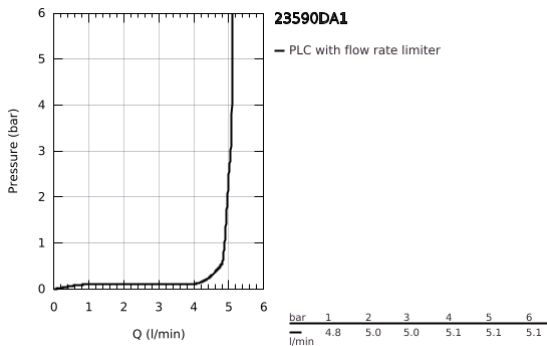

23 590 DA1 **ESSENCE SINGLE-LEVER BASIN MIXER 1/2"**  
**S-SIZE**

**PRODUCT DESCRIPTION**

- Colour: warm sunset
- single hole installation
- metal lever
- GROHE SilkMove 28 mm ceramic cartridge
- with temperature limiter
- GROHE LongLife finish
- GROHE EcoJoy - less water, perfect flow
- maximum flow rate (at 3 bar): 5.7 l/min
- GROHE AquaGuide adjustable mousseur
- GROHE FastFixation Plus installation system
- smooth body
- flexible connection hoses

## 23 590 DA1 ESSENCE SINGLE-LEVER BASIN MIXER 1/2" S-SIZE