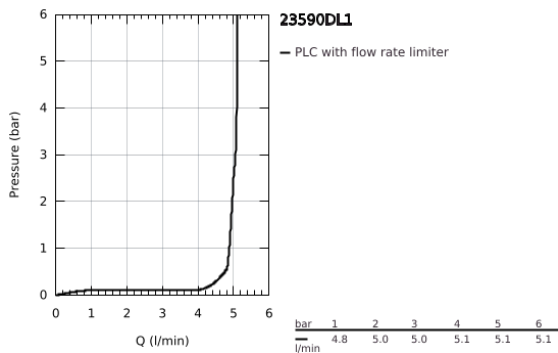

23 590 DL1 **ESSENCE SINGLE-LEVER BASIN MIXER 1/2"**  
**S-SIZE**

**PRODUCT DESCRIPTION**

- Colour: brushed warm sunset
- single hole installation
- metal lever
- GROHE SilkMove 28 mm ceramic cartridge
- with temperature limiter
- GROHE LongLife finish
- GROHE EcoJoy mousseur 5.7 l/min
- GROHE AquaGuide adjustable mousseur
- GROHE FastFixation Plus installation system
- smooth body
- flexible connection hoses

23 590 DL1 **ESSENCE SINGLE-LEVER BASIN MIXER 1/2"**  
**S-SIZE**

**SPARE PARTS**, February 2022 – now

- 1: Lever (Spare part-nr. 46917DL0)
  - 2: Fitting ring (Spare part-nr. 46715000)
  - 3: Cartridge (Spare part-nr. 46580000)
  - 4: Mousseur (Spare part-nr. 48270000)
  - 5: Escutcheon (Spare part-nr. 48603DL0)
  - 6: Shank fastening assembly (Spare part-nr. 46645000)
  - 7: Mounting wrench (Spare part-nr. 19017000)\*
  - 8: Waste set with push-open plug (Spare part-nr. 65807DL0)\*
- \* Optional accessories