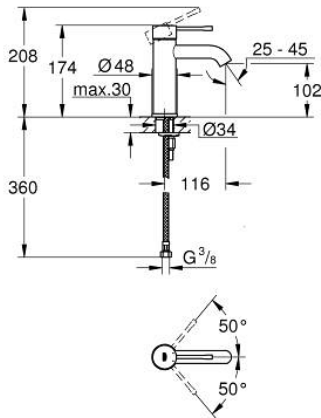

23 590 DL1 **ESSENCE SINGLE-LEVER BASIN MIXER 1/2"**  
**S-SIZE**

**PRODUCT DESCRIPTION**

- Colour: brushed warm sunset
- single hole installation
- metal lever
- GROHE SilkMove 28 mm ceramic cartridge
- with temperature limiter
- GROHE LongLife finish
- GROHE EcoJoy mousseur 5.7 l/min
- GROHE AquaGuide adjustable mousseur
- GROHE FastFixation Plus installation system
- smooth body
- flexible connection hoses

23 590 DL1 **ESSENCE SINGLE-LEVER BASIN MIXER 1/2"**  
**S-SIZE**

**SPARE PARTS**, February 2022 – now

- 1: Lever (Spare part-nr. 46917DL0)
  - 2: Fitting ring (Spare part-nr. 46715000)
  - 3: Cartridge (Spare part-nr. 46580000)
  - 4: Mousseur (Spare part-nr. 48270000)
  - 5: Escutcheon (Spare part-nr. 48603DL0)
  - 6: Shank fastening assembly (Spare part-nr. 46645000)
  - 7: Mounting wrench (Spare part-nr. 19017000)\*
  - 8: Waste set with push-open plug (Spare part-nr. 65807DL0)\*
- \* Optional accessories