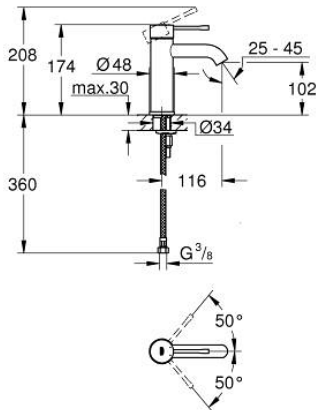

23 590 GL1 **ESSENCE SINGLE-LEVER BASIN MIXER 1/2"**
S-SIZE

PRODUCT DESCRIPTION

- Colour: cool sunrise
- single hole installation
- metal lever
- GROHE SilkMove 28 mm ceramic cartridge
- with temperature limiter
- GROHE LongLife finish
- GROHE EcoJoy - less water, perfect flow
- maximum flow rate (at 3 bar): 5.7 l/min
- GROHE AquaGuide adjustable mousseur
- GROHE FastFixation Plus installation system
- smooth body
- flexible connection hoses

23 590 GL1 ESSENCE SINGLE-LEVER BASIN MIXER 1/2" S-SIZE

SPARE PARTS, February 2022 – now

- 1: Lever (Spare part-nr. 46917GL0)
 - 2: Fitting ring (Spare part-nr. 46715000)
 - 3: Cartridge (Spare part-nr. 46580000)
 - 4: Mousseur (Spare part-nr. 48270000)
 - 5: Escutcheon (Spare part-nr. 48603GL0)
 - 6: Shank fastening assembly (Spare part-nr. 46645000)
 - 7: Mounting wrench (Spare part-nr. 19017000)*
 - 8: Waste set with push-open plug (Spare part-nr. 65807GL0)*
- * Optional accessories