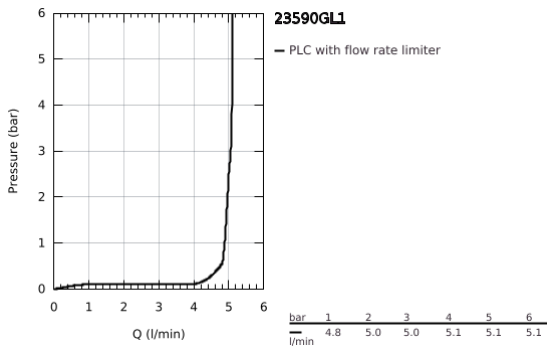

23 590 GL1 **ESSENCE SINGLE-LEVER BASIN MIXER 1/2"**
S-SIZE

PRODUCT DESCRIPTION

- Colour: cool sunrise
- single hole installation
- metal lever
- GROHE SilkMove 28 mm ceramic cartridge
- with temperature limiter
- GROHE LongLife finish
- GROHE EcoJoy - less water, perfect flow
- maximum flow rate (at 3 bar): 5.7 l/min
- GROHE AquaGuide adjustable mousseur
- GROHE FastFixation Plus installation system
- smooth body
- flexible connection hoses

23 590 GL1 ESSENCE SINGLE-LEVER BASIN MIXER 1/2" S-SIZE

SPARE PARTS, February 2022 – now

- 1: Lever (Spare part-nr. 46917GL0)
 - 2: Fitting ring (Spare part-nr. 46715000)
 - 3: Cartridge (Spare part-nr. 46580000)
 - 4: Mousseur (Spare part-nr. 48270000)
 - 5: Escutcheon (Spare part-nr. 48603GL0)
 - 6: Shank fastening assembly (Spare part-nr. 46645000)
 - 7: Mounting wrench (Spare part-nr. 19017000)*
 - 8: Waste set with push-open plug (Spare part-nr. 65807GL0)*
- * Optional accessories