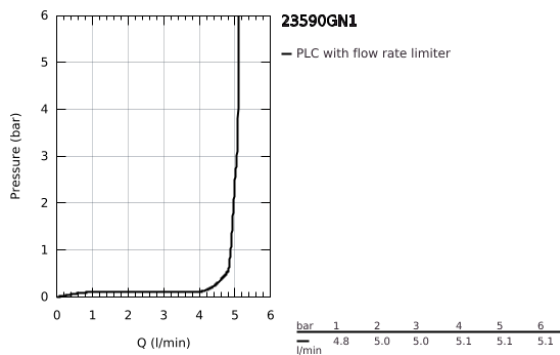

23 590 GN1 **ESSENCE SINGLE-LEVER BASIN MIXER 1/2"**
S-SIZE

PRODUCT DESCRIPTION

- Colour: brushed cool sunrise
- single hole installation
- metal lever
- GROHE SilkMove 28 mm ceramic cartridge
- with temperature limiter
- GROHE LongLife finish
- GROHE EcoJoy mousseur 5.7 l/min
- GROHE AquaGuide adjustable mousseur
- GROHE FastFixation Plus installation system
- smooth body
- flexible connection hoses

23 590 GN1 ESSENCE SINGLE-LEVER BASIN MIXER 1/2" S-SIZE

SPARE PARTS, February 2022 – now

- 1: Lever (Spare part-nr. 46917GN0)
 - 2: Fitting ring (Spare part-nr. 46715000)
 - 3: Cartridge (Spare part-nr. 46580000)
 - 4: Mousseur (Spare part-nr. 48270000)
 - 5: Escutcheon (Spare part-nr. 48603GN0)
 - 6: Shank fastening assembly (Spare part-nr. 46645000)
 - 7: Mounting wrench (Spare part-nr. 19017000)*
 - 8: Waste set with push-open plug (Spare part-nr. 65807GN0)*
- * Optional accessories