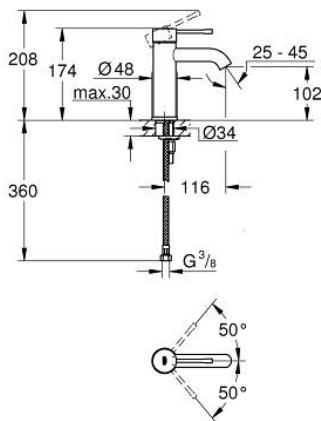

23 590 GN1 **ESSENCE SINGLE-LEVER BASIN MIXER 1/2"**  
**S-SIZE**

**PRODUCT DESCRIPTION**

- Colour: brushed cool sunrise
- single hole installation
- metal lever
- GROHE SilkMove 28 mm ceramic cartridge
- with temperature limiter
- GROHE LongLife finish
- GROHE EcoJoy - less water, perfect flow
- maximum flow rate (at 3 bar): 5.7 l/min
- GROHE AquaGuide adjustable mousseur
- GROHE FastFixation Plus installation system
- smooth body
- flexible connection hoses

## 23 590 GN1 ESSENCE SINGLE-LEVER BASIN MIXER 1/2" S-SIZE

### SPARE PARTS, February 2022 – now

- 1: Lever (Spare part-nr. 46917GN0)
  - 2: Fitting ring (Spare part-nr. 46715000)
  - 3: Cartridge (Spare part-nr. 46580000)
  - 4: Mousseur (Spare part-nr. 48270000)
  - 5: Escutcheon (Spare part-nr. 48603GN0)
  - 6: Shank fastening assembly (Spare part-nr. 46645000)
  - 7: Mounting wrench (Spare part-nr. 19017000)\*
  - 8: Waste set with push-open plug (Spare part-nr. 65807GN0)\*
- \* Optional accessories