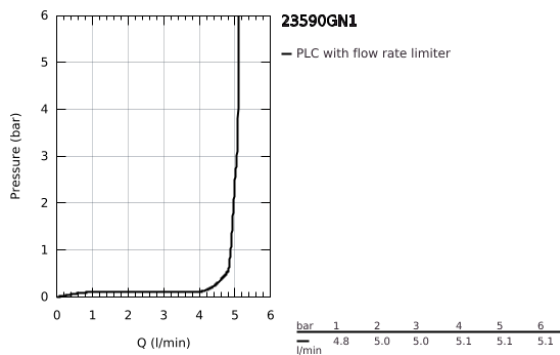

23 590 GN1 **ESSENCE SINGLE-LEVER BASIN MIXER 1/2"**  
**S-SIZE**

**PRODUCT DESCRIPTION**

- Colour: brushed cool sunrise
- single hole installation
- metal lever
- GROHE SilkMove 28 mm ceramic cartridge
- with temperature limiter
- GROHE LongLife finish
- GROHE EcoJoy - less water, perfect flow
- maximum flow rate (at 3 bar): 5.7 l/min
- GROHE AquaGuide adjustable mousseur
- GROHE FastFixation Plus installation system
- smooth body
- flexible connection hoses

## 23 590 GN1 ESSENCE SINGLE-LEVER BASIN MIXER 1/2" S-SIZE