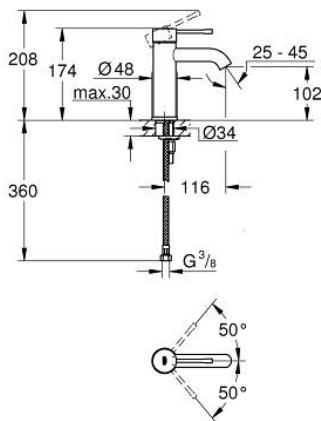

23 590 GN1 **ESSENCE SINGLE-LEVER BASIN MIXER 1/2"**
S-SIZE

PRODUCT DESCRIPTION

- Colour: brushed cool sunrise
- single hole installation
- metal lever
- GROHE SilkMove 28 mm ceramic cartridge
- with temperature limiter
- GROHE LongLife finish
- GROHE EcoJoy mousseur 5.7 l/min
- GROHE AquaGuide adjustable mousseur
- GROHE FastFixation Plus installation system
- smooth body
- flexible connection hoses

23 590 GN1 ESSENCE SINGLE-LEVER BASIN MIXER 1/2" S-SIZE

SPARE PARTS, February 2022 – now

- 1: Lever (Spare part-nr. 46917GN0)
 - 2: Fitting ring (Spare part-nr. 46715000)
 - 3: Cartridge (Spare part-nr. 46580000)
 - 4: Mousseur (Spare part-nr. 48270000)
 - 5: Escutcheon (Spare part-nr. 48603GN0)
 - 6: Shank fastening assembly (Spare part-nr. 46645000)
 - 7: Mounting wrench (Spare part-nr. 19017000)*
 - 8: Waste set with push-open plug (Spare part-nr. 65807GN0)*
- * Optional accessories