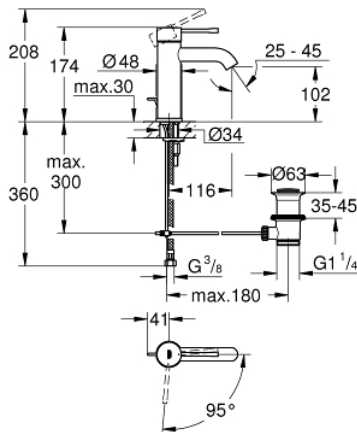

23 591 001 **ESSENCE SINGLE-LEVER BASIN MIXER 1/2"**
S-SIZE

PRODUCT DESCRIPTION

- Colour: chrome
- single hole installation
- metal lever
- GROHE SilkMove 28 mm ceramic cartridge
- EcoMode - cold water flow in mid-lever position saves energy
- with temperature limiter
- GROHE LongLife finish
- GROHE EcoJoy - less water, perfect flow
- maximum flow rate (at 3 bar): 5 l/min
- GROHE AquaGuide adjustable mousseur
- GROHE FastFixation Plus installation system
- pop-up waste set 1 1/4"
- flexible connection hoses

23 591 001 **ESSENCE SINGLE-LEVER BASIN MIXER 1/2"**
S-SIZE

SPARE PARTS, December 2021 – now

- 1: Lever (Spare part-nr. 46918000)
- 2: Fitting ring (Spare part-nr. 46715000)
- 3: Cartridge (Spare part-nr. 46580000)
- 4: Pop-up rod (Spare part-nr. 46739000)
- 5: Mousseur (Spare part-nr. 48270000)
- 6: Escutcheon (Spare part-nr. 48603000)
- 7: Shank fastening assembly (Spare part-nr. 46645000)
- 8: Waste set 1 1/4" (Spare part-nr. 28910000)
- 8.1: Plug (Spare part-nr. 07182000)
- 8.2: Eccentric rod (Spare part-nr. 07052000)
- 9: Mounting wrench (Spare part-nr. 19017000)*
- 10: Eccentric rod (Spare part-nr. 07341000)*