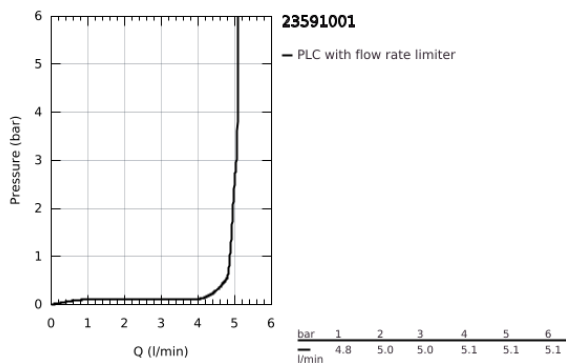

23 591 001 **ESSENCE SINGLE-LEVER BASIN MIXER 1/2"**
S-SIZE

PRODUCT DESCRIPTION

- Colour: chrome
- single hole installation
- metal lever
- GROHE SilkMove 28 mm ceramic cartridge
- EcoMode - cold water flow in mid-lever position saves energy
- with temperature limiter
- GROHE LongLife finish
- GROHE EcoJoy - less water, perfect flow
- maximum flow rate (at 3 bar): 5 l/min
- GROHE AquaGuide adjustable mousseur
- GROHE FastFixation Plus installation system
- pop-up waste set 1 1/4"
- flexible connection hoses

23 591 001 **ESSENCE SINGLE-LEVER BASIN MIXER 1/2"**
S-SIZE

SPARE PARTS, December 2021 – now

- 1: Lever (Spare part-nr. 46918000)
- 2: Fitting ring (Spare part-nr. 46715000)
- 3: Cartridge (Spare part-nr. 46580000)
- 4: Pop-up rod (Spare part-nr. 46739000)
- 5: Mousseur (Spare part-nr. 48270000)
- 6: Escutcheon (Spare part-nr. 48603000)
- 7: Shank fastening assembly (Spare part-nr. 46645000)
- 8: Waste set 1 1/4" (Spare part-nr. 28910000)
- 8.1: Plug (Spare part-nr. 07182000)
- 8.2: Eccentric rod (Spare part-nr. 07052000)
- 9: Mounting wrench (Spare part-nr. 19017000)*
- 10: Eccentric rod (Spare part-nr. 07341000)*