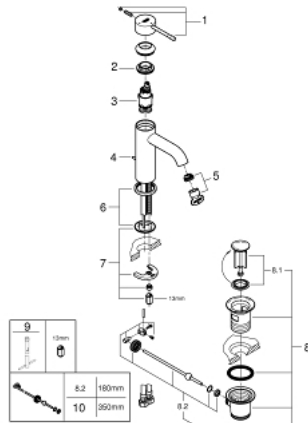

23 591 001 **ESSENCE SINGLE-LEVER BASIN MIXER 1/2"**
S-SIZE

PRODUCT DESCRIPTION

- Colour: chrome
- single hole installation
- metal lever
- GROHE SilkMove 28 mm ceramic cartridge
- EcoMode - cold water flow in mid-lever position saves energy
- with temperature limiter
- GROHE LongLife finish
- GROHE EcoJoy - less water, perfect flow
- maximum flow rate (at 3 bar): 5 l/min
- GROHE AquaGuide adjustable mousseur
- GROHE FastFixation Plus installation system
- pop-up waste set 1 1/4"
- flexible connection hoses

23 591 001 **ESSENCE SINGLE-LEVER BASIN MIXER 1/2"**
S-SIZE

SPARE PARTS, December 2021 – now

- 1: Lever (Spare part-nr. 46918000)
- 2: Fitting ring (Spare part-nr. 46715000)
- 3: Cartridge (Spare part-nr. 46580000)
- 4: Pop-up rod (Spare part-nr. 46739000)
- 5: Mousseur (Spare part-nr. 48270000)
- 6: Escutcheon (Spare part-nr. 48603000)
- 7: Shank fastening assembly (Spare part-nr. 46645000)
- 8: Waste set 1 1/4" (Spare part-nr. 28910000)
- 8.1: Plug (Spare part-nr. 07182000)
- 8.2: Eccentric rod (Spare part-nr. 07052000)
- 9: Mounting wrench (Spare part-nr. 19017000)*
- 10: Eccentric rod (Spare part-nr. 07341000)*