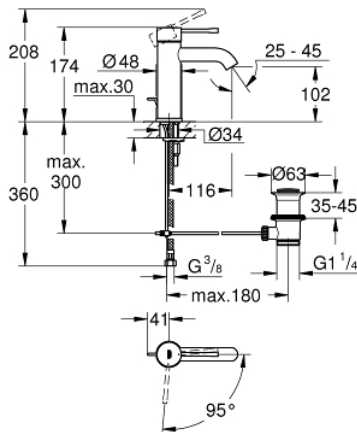

23 591 001 **ESSENCE SINGLE-LEVER BASIN MIXER 1/2"**
S-SIZE

PRODUCT DESCRIPTION

- Colour: chrome
- single hole installation
- metal lever
- GROHE SilkMove 28 mm ceramic cartridge
- OpenCold - cold water flow in mid-lever position
- with temperature limiter
- GROHE LongLife finish
- GROHE EcoJoy - less water, perfect flow
- maximum flow rate (at 3 bar): 5 l/min
- GROHE AquaGuide adjustable mousseur
- GROHE FastFixation Plus installation system
- pop-up waste set 1 1/4"
- flexible connection hoses

23 591 001 **ESSENCE SINGLE-LEVER BASIN MIXER 1/2"**
S-SIZE

SPARE PARTS, December 2021 – now

- 1: Lever (Spare part-nr. 46918000)
- 2: Fitting ring (Spare part-nr. 46715000)
- 3: Cartridge (Spare part-nr. 46580000)
- 4: Pop-up rod (Spare part-nr. 46739000)
- 5: Mousseur (Spare part-nr. 48270000)
- 6: Escutcheon (Spare part-nr. 48603000)
- 7: Shank fastening assembly (Spare part-nr. 46645000)
- 8: Waste set 1 1/4" (Spare part-nr. 28910000)
- 8.1: Plug (Spare part-nr. 07182000)
- 8.2: Eccentric rod (Spare part-nr. 07052000)
- 9: Mounting wrench (Spare part-nr. 19017000)*
- 10: Eccentric rod (Spare part-nr. 07341000)*