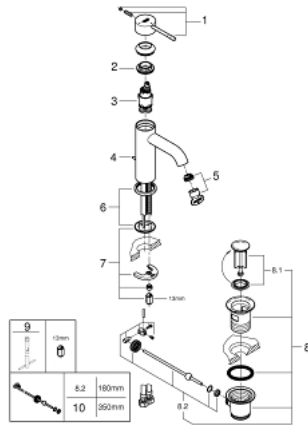

23 591 001 **ESSENCE SINGLE-LEVER BASIN MIXER 1/2"**
S-SIZE

PRODUCT DESCRIPTION

- Colour: chrome
- single hole installation
- metal lever
- GROHE SilkMove 28 mm ceramic cartridge
- OpenCold - cold water flow in mid-lever position
- with temperature limiter
- GROHE LongLife finish
- GROHE EcoJoy - less water, perfect flow
- maximum flow rate (at 3 bar): 5 l/min
- GROHE AquaGuide adjustable mousseur
- GROHE FastFixation Plus installation system
- pop-up waste set 1 1/4"
- flexible connection hoses

23 591 001 **ESSENCE SINGLE-LEVER BASIN MIXER 1/2"**
S-SIZE

SPARE PARTS, December 2021 – now

- 1: Lever (Spare part-nr. 46918000)
- 2: Fitting ring (Spare part-nr. 46715000)
- 3: Cartridge (Spare part-nr. 46580000)
- 4: Pop-up rod (Spare part-nr. 46739000)
- 5: Mousseur (Spare part-nr. 48270000)
- 6: Escutcheon (Spare part-nr. 48603000)
- 7: Shank fastening assembly (Spare part-nr. 46645000)
- 8: Waste set 1 1/4" (Spare part-nr. 28910000)
- 8.1: Plug (Spare part-nr. 07182000)
- 8.2: Eccentric rod (Spare part-nr. 07052000)
- 9: Mounting wrench (Spare part-nr. 19017000)*
- 10: Eccentric rod (Spare part-nr. 07341000)*