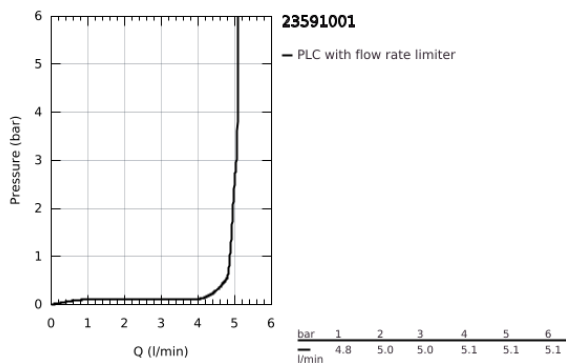

23 591 001 **ESSENCE SINGLE-LEVER BASIN MIXER 1/2"**
S-SIZE

PRODUCT DESCRIPTION

- Colour: chrome
- single hole installation
- metal lever
- GROHE SilkMove 28 mm ceramic cartridge
- OpenCold - cold water flow in mid-lever position
- with temperature limiter
- GROHE LongLife finish
- GROHE EcoJoy - less water, perfect flow
- maximum flow rate (at 3 bar): 5 l/min
- GROHE AquaGuide adjustable mousseur
- GROHE FastFixation Plus installation system
- pop-up waste set 1 1/4"
- flexible connection hoses

23 591 001 **ESSENCE SINGLE-LEVER BASIN MIXER 1/2"**
S-SIZE

SPARE PARTS, December 2021 – now

- 1: Lever (Spare part-nr. 46918000)
- 2: Fitting ring (Spare part-nr. 46715000)
- 3: Cartridge (Spare part-nr. 46580000)
- 4: Pop-up rod (Spare part-nr. 46739000)
- 5: Mousseur (Spare part-nr. 48270000)
- 6: Escutcheon (Spare part-nr. 48603000)
- 7: Shank fastening assembly (Spare part-nr. 46645000)
- 8: Waste set 1 1/4" (Spare part-nr. 28910000)
- 8.1: Plug (Spare part-nr. 07182000)
- 8.2: Eccentric rod (Spare part-nr. 07052000)
- 9: Mounting wrench (Spare part-nr. 19017000)*
- 10: Eccentric rod (Spare part-nr. 07341000)*