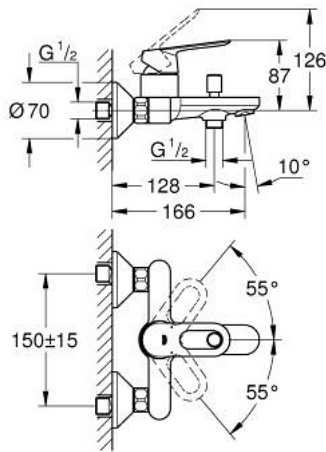

23 603 000 **BAULoop SINGLE-LEVER BATH MIXER 1/2"**

**PRODUCT DESCRIPTION**

- Colour: chrome
- wall mounted
- metal lever
- GROHE SmoothControl 35 mm ceramic cartridge
- GROHE LongLife finish
- automatic diverter: bath/shower
- mousseur
- S-unions
- metal wall escutcheon

## 23 603 000 BAULOOP SINGLE-LEVER BATH MIXER 1/2"

### SPARE PARTS, May 2015 – now

- 1: Lever (Spare part-nr. 46961000)
  - 2: Cap (Spare part-nr. 46899000)
  - 3: Cartridge (Spare part-nr. 46374000)
  - 4: Diverter knob (Spare part-nr. 64309000)
  - 5: Diverter (Spare part-nr. 65655000)
  - 6: Mousseur (Spare part-nr. 13952000)
  - 7: S-union (Spare part-nr. 12075000)
  - 7.1: Seal (Spare part-nr. 0138600M)
  - 7.2: Escutcheon (Spare part-nr. 0221000M)
  - 8: Screw connection 1/2" (Spare part-nr. 45044000)
  - 9: Extension 3/4", 20 mm (Spare part-nr. 0713000M)\*
  - 10: Temperature limiter (Spare part-nr. 46375000)\*
  - 11: Socket Spanner (Spare part-nr. 19332000)\*
  - 12: Special spanner (Spare part-nr. 19377000)\*
- \* Optional accessories