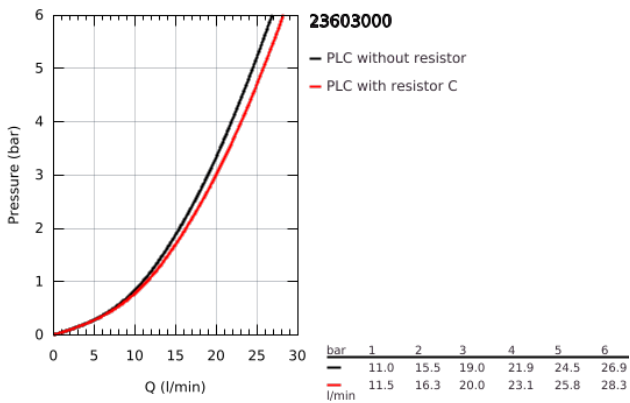

23 603 000 **BAULoop SINGLE-LEVER BATH MIXER 1/2"**

**PRODUCT DESCRIPTION**

- Colour: chrome
- wall mounted
- metal lever
- GROHE SmoothControl 35 mm ceramic cartridge
- GROHE LongLife finish
- automatic diverter: bath/shower
- mousseur
- S-unions
- metal wall escutcheon

## 23 603 000 BAULOOP SINGLE-LEVER BATH MIXER 1/2"