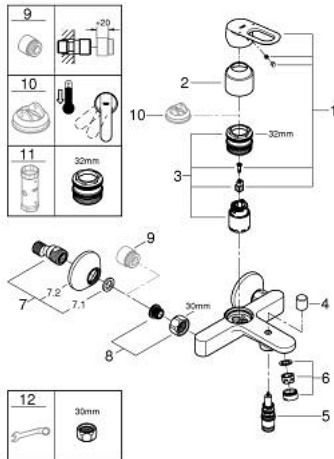

23 603 000 **BAULoop SINGLE-LEVER BATH MIXER 1/2"**

**PRODUCT DESCRIPTION**

- Colour: chrome
- wall mounted
- metal lever
- GROHE SmoothControl 35 mm ceramic cartridge
- GROHE LongLife finish
- automatic diverter: bath/shower
- mousseur
- S-unions
- metal wall escutcheon

## 23 603 000 BAULOOP SINGLE-LEVER BATH MIXER 1/2"

### SPARE PARTS, May 2015 – now

- 1: Lever (Spare part-nr. 46961000)
  - 2: Cap (Spare part-nr. 46899000)
  - 3: Cartridge (Spare part-nr. 46374000)
  - 4: Diverter knob (Spare part-nr. 64309000)
  - 5: Diverter (Spare part-nr. 65655000)
  - 6: Mousseur (Spare part-nr. 13952000)
  - 7: S-union (Spare part-nr. 12075000)
  - 7.1: Seal (Spare part-nr. 0138600M)
  - 7.2: Escutcheon (Spare part-nr. 0221000M)
  - 8: Screw connection 1/2" (Spare part-nr. 45044000)
  - 9: Extension 3/4", 20 mm (Spare part-nr. 0713000M)\*
  - 10: Temperature limiter (Spare part-nr. 46375000)\*
  - 11: Socket Spanner (Spare part-nr. 19332000)\*
  - 12: Special spanner (Spare part-nr. 19377000)\*
- \* Optional accessories