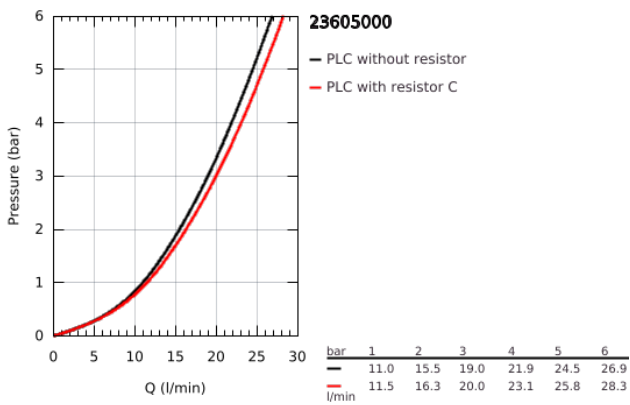

23 605 000 **BAUEDGE SINGLE-LEVER BATH MIXER 1/2"**

**PRODUCT DESCRIPTION**

- Colour: chrome
- wall mounted
- metal lever
- GROHE SmoothControl 35 mm ceramic cartridge
- GROHE LongLife finish
- automatic diverter: bath/shower
- mousseur
- S-unions
- metal wall escutcheon

## 23 605 000 BAUEDGE SINGLE-LEVER BATH MIXER 1/2"