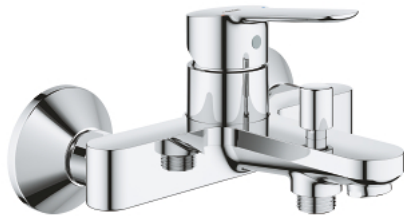

23 605 000 **BAUEDGE SINGLE-LEVER BATH MIXER 1/2"**

**PRODUCT DESCRIPTION**

- Colour: chrome
- wall mounted
- metal lever
- GROHE SmoothControl 35 mm ceramic cartridge
- GROHE LongLife finish
- automatic diverter: bath/shower
- mousseur
- S-unions
- metal wall escutcheon

## 23 605 000 BAUEDGE SINGLE-LEVER BATH MIXER 1/2"

### SPARE PARTS, May 2015 – now

- 1: Lever (Spare part-nr. 46962000)
  - 2: Cap (Spare part-nr. 46899000)
  - 3: Cartridge (Spare part-nr. 46374000)
  - 4: Diverter knob (Spare part-nr. 64309000)
  - 5: Diverter (Spare part-nr. 65655000)
  - 6: Mousseur (Spare part-nr. 13952000)
  - 7: S-union (Spare part-nr. 12075000)
  - 7.1: Seal (Spare part-nr. 0138600M)
  - 7.2: Escutcheon (Spare part-nr. 0221000M)
  - 8: Screw connection 1/2" (Spare part-nr. 45044000)
  - 9: Extension 3/4", 20 mm (Spare part-nr. 0713000M)\*
  - 10: Temperature limiter (Spare part-nr. 46375000)\*
  - 11: Socket Spanner (Spare part-nr. 19332000)\*
  - 12: Special spanner (Spare part-nr. 19377000)\*
- \* Optional accessories