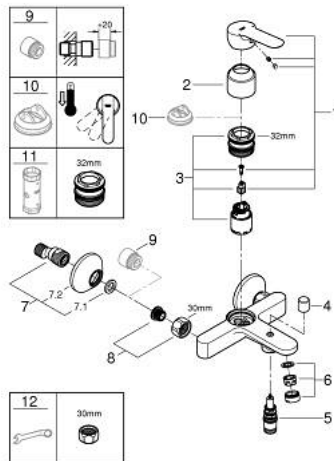

23 605 000 **BAUEDGE SINGLE-LEVER BATH MIXER 1/2"**

**PRODUCT DESCRIPTION**

- Colour: chrome
- wall mounted
- metal lever
- GROHE SmoothControl 35 mm ceramic cartridge
- GROHE LongLife finish
- automatic diverter: bath/shower
- mousseur
- S-unions
- metal wall escutcheon

## 23 605 000 BAUEDGE SINGLE-LEVER BATH MIXER 1/2"

### SPARE PARTS, May 2015 – now

- 1: Lever (Spare part-nr. 46962000)
  - 2: Cap (Spare part-nr. 46899000)
  - 3: Cartridge (Spare part-nr. 46374000)
  - 4: Diverter knob (Spare part-nr. 64309000)
  - 5: Diverter (Spare part-nr. 65655000)
  - 6: Mousseur (Spare part-nr. 13952000)
  - 7: S-union (Spare part-nr. 12075000)
  - 7.1: Seal (Spare part-nr. 0138600M)
  - 7.2: Escutcheon (Spare part-nr. 0221000M)
  - 8: Screw connection 1/2" (Spare part-nr. 45044000)
  - 9: Extension 3/4", 20 mm (Spare part-nr. 0713000M)\*
  - 10: Temperature limiter (Spare part-nr. 46375000)\*
  - 11: Socket Spanner (Spare part-nr. 19332000)\*
  - 12: Special spanner (Spare part-nr. 19377000)\*
- \* Optional accessories