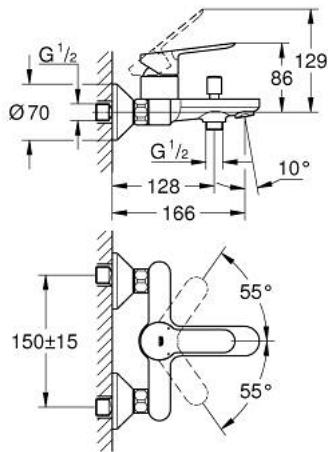

23 605 000 **BAUEDGE SINGLE-LEVER BATH MIXER 1/2"**

**PRODUCT DESCRIPTION**

- Colour: chrome
- wall mounted
- metal lever
- GROHE SmoothControl 35 mm ceramic cartridge
- GROHE LongLife finish
- automatic diverter: bath/shower
- mousseur
- S-unions
- metal wall escutcheon

## 23 605 000 BAUEDGE SINGLE-LEVER BATH MIXER 1/2"

### SPARE PARTS, May 2015 – now

- 1: Lever (Spare part-nr. 46962000)
  - 2: Cap (Spare part-nr. 46899000)
  - 3: Cartridge (Spare part-nr. 46374000)
  - 4: Diverter knob (Spare part-nr. 64309000)
  - 5: Diverter (Spare part-nr. 65655000)
  - 6: Mousseur (Spare part-nr. 13952000)
  - 7: S-union (Spare part-nr. 12075000)
  - 7.1: Seal (Spare part-nr. 0138600M)
  - 7.2: Escutcheon (Spare part-nr. 0221000M)
  - 8: Screw connection 1/2" (Spare part-nr. 45044000)
  - 9: Extension 3/4", 20 mm (Spare part-nr. 0713000M)\*
  - 10: Temperature limiter (Spare part-nr. 46375000)\*
  - 11: Socket Spanner (Spare part-nr. 19332000)\*
  - 12: Special spanner (Spare part-nr. 19377000)\*
- \* Optional accessories