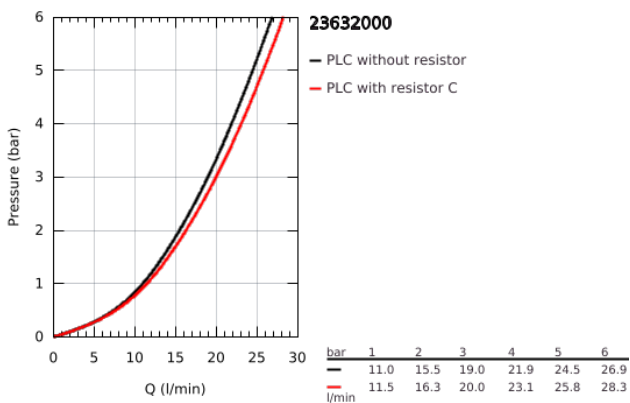

23 632 000 **BAUFLOW SINGLE-LEVER SHOWER MIXER 1/2"**

PRODUCT DESCRIPTION

- Colour: chrome
- wall mounted
- metal lever
- GROHE SmoothControl 35 mm ceramic cartridge
- GROHE LongLife finish
- shower bottom outlet 1/2"
- S-unions
- metal wall escutcheon

23 632 000 BAUFLOW SINGLE-LEVER SHOWER MIXER 1/2"

SPARE PARTS, May 2015 – now

- 1: Lever (Spare part-nr. 46959000)
- 2: Cap (Spare part-nr. 46899000)
- 3: Cartridge (Spare part-nr. 46374000)
- 4: S-union (Spare part-nr. 12075000)
- 4.1: Seal (Spare part-nr. 0138600M)
- 4.2: Escutcheon (Spare part-nr. 0221000M)
- 5: Screw connection 1/2" (Spare part-nr. 45044000)
- 6: Extension 3/4", 20 mm (Spare part-nr. 0713000M)*
- 7: Temperature limiter (Spare part-nr. 46375000)*
- 8: Special spanner (Spare part-nr. 19377000)*
- 9: Socket Spanner (Spare part-nr. 19332000)*