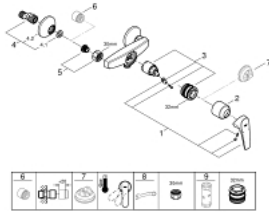

23 632 000 **BAUFLOW SINGLE-LEVER SHOWER MIXER 1/2"**

PRODUCT DESCRIPTION

- Colour: chrome
- wall mounted
- metal lever
- GROHE SmoothControl 35 mm ceramic cartridge
- GROHE LongLife finish
- shower bottom outlet 1/2"
- S-unions
- metal wall escutcheon

23 632 000 BAUFLOW SINGLE-LEVER SHOWER MIXER 1/2"

SPARE PARTS, May 2015 – now

- 1: Lever (Spare part-nr. 46959000)
- 2: Cap (Spare part-nr. 46899000)
- 3: Cartridge (Spare part-nr. 46374000)
- 4: S-union (Spare part-nr. 12075000)
- 4.1: Seal (Spare part-nr. 0138600M)
- 4.2: Escutcheon (Spare part-nr. 0221000M)
- 5: Screw connection 1/2" (Spare part-nr. 45044000)
- 6: Extension 3/4", 20 mm (Spare part-nr. 0713000M)*
- 7: Temperature limiter (Spare part-nr. 46375000)*
- 8: Special spanner (Spare part-nr. 19377000)*
- 9: Socket Spanner (Spare part-nr. 19332000)*