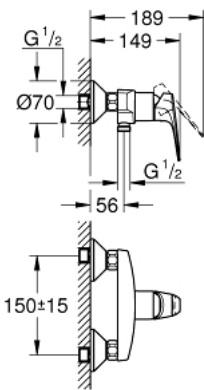

23 632 000 **BAUFLOW SINGLE-LEVER SHOWER MIXER 1/2"**

PRODUCT DESCRIPTION

- Colour: chrome
- wall mounted
- metal lever
- GROHE SmoothControl 35 mm ceramic cartridge
- GROHE LongLife finish
- shower bottom outlet 1/2"
- S-unions
- metal wall escutcheon

23 632 000 BAUFLOW SINGLE-LEVER SHOWER MIXER 1/2"

SPARE PARTS, May 2015 – now

- 1: Lever (Spare part-nr. 46959000)
- 2: Cap (Spare part-nr. 46899000)
- 3: Cartridge (Spare part-nr. 46374000)
- 4: S-union (Spare part-nr. 12075000)
- 4.1: Seal (Spare part-nr. 0138600M)
- 4.2: Escutcheon (Spare part-nr. 0221000M)
- 5: Screw connection 1/2" (Spare part-nr. 45044000)
- 6: Extension 3/4", 20 mm (Spare part-nr. 0713000M)*
- 7: Temperature limiter (Spare part-nr. 46375000)*
- 8: Special spanner (Spare part-nr. 19377000)*
- 9: Socket Spanner (Spare part-nr. 19332000)*