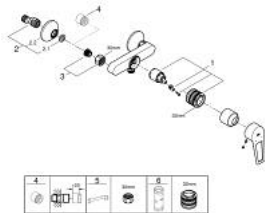

23 634 001 BAULOOP SINGLE-LEVER SHOWER MIXER 1/2"

PRODUCT DESCRIPTION

- Colour: chrome
- wall mounted
- GROHE SmoothControl 35 mm ceramic cartridge
- with temperature limiter
- GROHE LongLife finish
- adjustable flow rate limiter
- shower bottom outlet 1/2" with integrated non return-valve
- protected against backflow
- S-unions
- metal wall escutcheon

23 634 001 BAULOOK SINGLE-LEVER SHOWER MIXER 1/2"

SPARE PARTS, September 2018 – now

- 1: Cartridge (Spare part-nr. 46374000)
- 2: S-union (Spare part-nr. 12075000)
- 2.1: Seal (Spare part-nr. 0138600M)
- 2.2: Escutcheon (Spare part-nr. 0221000M)
- 3: Screw connection 1/2" (Spare part-nr. 45044000)
- 4: Extension 3/4", 20 mm (Spare part-nr. 0713000M)*
- 5: Temperature limiter (Spare part-nr. 46375000)*
- 6: Special spanner (Spare part-nr. 19377000)*
- 7: Socket Spanner (Spare part-nr. 19332000)*