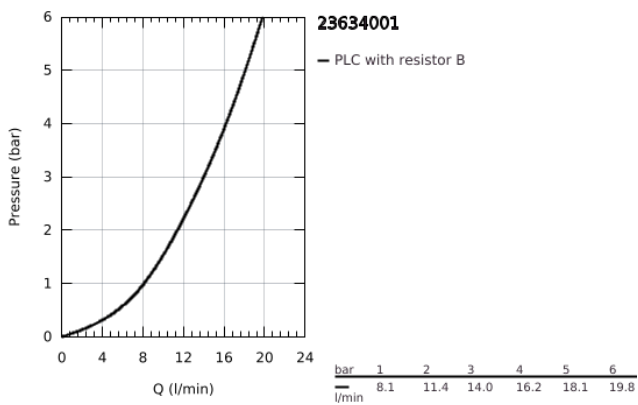

23 634 001 BAULOOP SINGLE-LEVER SHOWER MIXER 1/2"

PRODUCT DESCRIPTION

- Colour: chrome
- wall mounted
- GROHE SmoothControl 35 mm ceramic cartridge
- with temperature limiter
- GROHE LongLife finish
- adjustable flow rate limiter
- shower bottom outlet 1/2" with integrated non return-valve
- protected against backflow
- S-unions
- metal wall escutcheon

23 634 001 BAULOOK SINGLE-LEVER SHOWER MIXER 1/2"

SPARE PARTS, September 2018 – now

- 1: Cartridge (Spare part-nr. 46374000)
- 2: S-union (Spare part-nr. 12075000)
- 2.1: Seal (Spare part-nr. 0138600M)
- 2.2: Escutcheon (Spare part-nr. 0221000M)
- 3: Screw connection 1/2" (Spare part-nr. 45044000)
- 4: Extension 3/4", 20 mm (Spare part-nr. 0713000M)*
- 5: Temperature limiter (Spare part-nr. 46375000)*
- 6: Special spanner (Spare part-nr. 19377000)*
- 7: Socket Spanner (Spare part-nr. 19332000)*