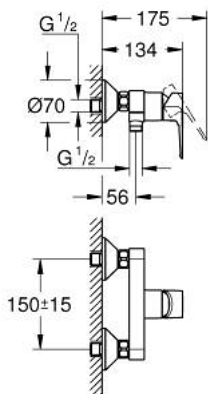

23 634 001 BAULOOP SINGLE-LEVER SHOWER MIXER 1/2"

PRODUCT DESCRIPTION

- Colour: chrome
- wall mounted
- GROHE SmoothControl 35 mm ceramic cartridge
- with temperature limiter
- GROHE LongLife finish
- adjustable flow rate limiter
- shower bottom outlet 1/2" with integrated non return-valve
- protected against backflow
- S-unions
- metal wall escutcheon

23 634 001 BAULOOK SINGLE-LEVER SHOWER MIXER 1/2"

SPARE PARTS, September 2018 – now

- 1: Cartridge (Spare part-nr. 46374000)
- 2: S-union (Spare part-nr. 12075000)
- 2.1: Seal (Spare part-nr. 0138600M)
- 2.2: Escutcheon (Spare part-nr. 0221000M)
- 3: Screw connection 1/2" (Spare part-nr. 45044000)
- 4: Extension 3/4", 20 mm (Spare part-nr. 0713000M)*
- 5: Temperature limiter (Spare part-nr. 46375000)*
- 6: Special spanner (Spare part-nr. 19377000)*
- 7: Socket Spanner (Spare part-nr. 19332000)*