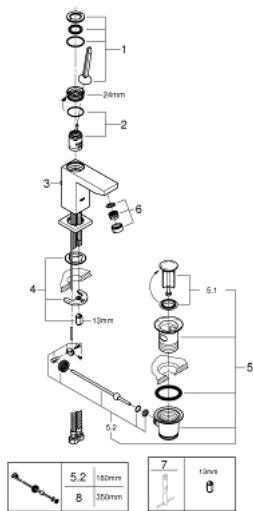

23 654 000 **EUROCUBE JOY SINGLE-LEVER BASIN MIXER 1/2"**  
**S-SIZE**

**PRODUCT DESCRIPTION**

- Colour: chrome
- single hole installation
- metal lever
- GROHE FeatherControl Joystick cartridge
- GROHE EcoJoy - less water, perfect flow
- maximum flow rate (at 3 bar): 5 l/min
- SpeedClean mousseur
- GROHE FastFixation Plus installation system
- pop-up waste set 1 1/4"
- flexible connection hoses

23 654 000 **EUROCUBE JOY SINGLE-LEVER BASIN MIXER 1/2"**  
**S-SIZE**

**SPARE PARTS**, April 2015 – now

- 1: Lever (Spare part-nr. 46945000)
- 2: Cartridge (Spare part-nr. 46907000)
- 3: Pop-up rod (Spare part-nr. 46787000)
- 4: Shank fastening assembly (Spare part-nr. 46645000)
- 5: Waste set 1 1/4" (Spare part-nr. 28910000)
- 5.1: Plug (Spare part-nr. 07182000)
- 5.2: Eccentric rod (Spare part-nr. 07052000)
- 6: Mousseur (Spare part-nr. 48159000)
- 7: Mounting wrench (Spare part-nr. 19017000)\*
- 8: Eccentric rod (Spare part-nr. 07341000)\*