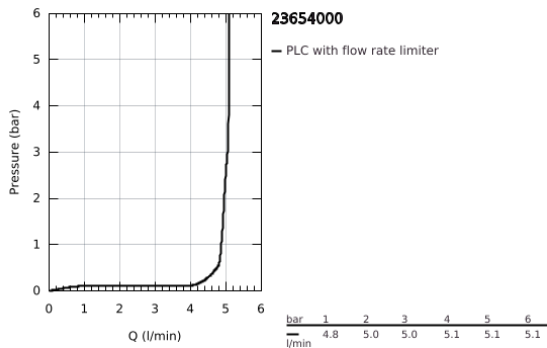

23 654 000 **EUROCUBE JOY SINGLE-LEVER BASIN MIXER 1/2"**  
**S-SIZE**

**PRODUCT DESCRIPTION**

- Colour: chrome
- single hole installation
- metal lever
- GROHE FeatherControl Joystick cartridge
- GROHE EcoJoy - less water, perfect flow
- maximum flow rate (at 3 bar): 5 l/min
- SpeedClean mousseur
- GROHE FastFixation Plus installation system
- pop-up waste set 1 1/4"
- flexible connection hoses

23 654 000 **EUROCUBE JOY SINGLE-LEVER BASIN MIXER 1/2"**  
**S-SIZE**

**SPARE PARTS**, April 2015 – now

- 1: Lever (Spare part-nr. 46945000)
- 2: Cartridge (Spare part-nr. 46907000)
- 3: Pop-up rod (Spare part-nr. 46787000)
- 4: Shank fastening assembly (Spare part-nr. 46645000)
- 5: Waste set 1 1/4" (Spare part-nr. 28910000)
- 5.1: Plug (Spare part-nr. 07182000)
- 5.2: Eccentric rod (Spare part-nr. 07052000)
- 6: Mousseur (Spare part-nr. 48159000)
- 7: Mounting wrench (Spare part-nr. 19017000)\*
- 8: Eccentric rod (Spare part-nr. 07341000)\*