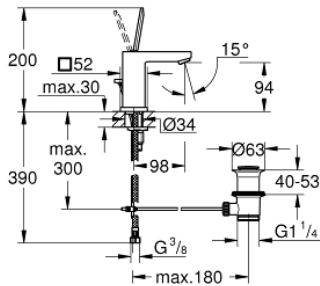

23 654 000 **EUROCUBE JOY SINGLE-LEVER BASIN MIXER 1/2"**  
**S-SIZE**

**PRODUCT DESCRIPTION**

- Colour: chrome
- single hole installation
- metal lever
- GROHE FeatherControl Joystick cartridge
- GROHE EcoJoy - less water, perfect flow
- maximum flow rate (at 3 bar): 5 l/min
- SpeedClean mousseur
- GROHE FastFixation Plus installation system
- pop-up waste set 1 1/4"
- flexible connection hoses

23 654 000 **EUROCUBE JOY SINGLE-LEVER BASIN MIXER 1/2"**  
**S-SIZE**

**SPARE PARTS**, April 2015 – now

- 1: Lever (Spare part-nr. 46945000)
- 2: Cartridge (Spare part-nr. 46907000)
- 3: Pop-up rod (Spare part-nr. 46787000)
- 4: Shank fastening assembly (Spare part-nr. 46645000)
- 5: Waste set 1 1/4" (Spare part-nr. 28910000)
- 5.1: Plug (Spare part-nr. 07182000)
- 5.2: Eccentric rod (Spare part-nr. 07052000)
- 6: Mousseur (Spare part-nr. 48159000)
- 7: Mounting wrench (Spare part-nr. 19017000)\*
- 8: Eccentric rod (Spare part-nr. 07341000)\*