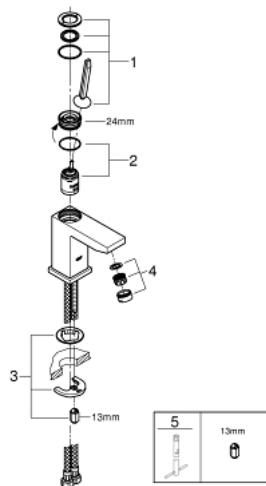

23 656 000 **EUROCUBE JOY SINGLE-LEVER BASIN MIXER 1/2"**
S-SIZE

PRODUCT DESCRIPTION

- Colour: chrome
- single hole installation
- metal lever
- GROHE FeatherControl Joystick cartridge
- GROHE EcoJoy - less water, perfect flow
- maximum flow rate (at 3 bar): 5 l/min
- SpeedClean mousseur
- GROHE FastFixation Plus installation system
- smooth body
- flexible connection hoses

23 656 000 **EUROCUBE JOY SINGLE-LEVER BASIN MIXER 1/2"**
S-SIZE

SPARE PARTS, April 2015 – now

- 1: Lever (Spare part-nr. 46945000)
- 2: Cartridge (Spare part-nr. 46907000)
- 3: Shank fastening assembly (Spare part-nr. 46645000)
- 4: Mousseur (Spare part-nr. 48159000)
- 5: Mounting wrench (Spare part-nr. 19017000)*