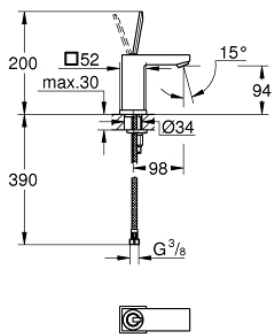

23 656 000 **EUROCUBE JOY SINGLE-LEVER BASIN MIXER 1/2"**
S-SIZE

PRODUCT DESCRIPTION

- Colour: chrome
- single hole installation
- metal lever
- GROHE FeatherControl Joystick cartridge
- GROHE EcoJoy - less water, perfect flow
- maximum flow rate (at 3 bar): 5 l/min
- SpeedClean mousseur
- GROHE FastFixation Plus installation system
- smooth body
- flexible connection hoses

23 656 000 **EUROCUBE JOY SINGLE-LEVER BASIN MIXER 1/2"**
S-SIZE

SPARE PARTS, April 2015 – now

- 1: Lever (Spare part-nr. 46945000)
- 2: Cartridge (Spare part-nr. 46907000)
- 3: Shank fastening assembly (Spare part-nr. 46645000)
- 4: Mousseur (Spare part-nr. 48159000)
- 5: Mounting wrench (Spare part-nr. 19017000)*