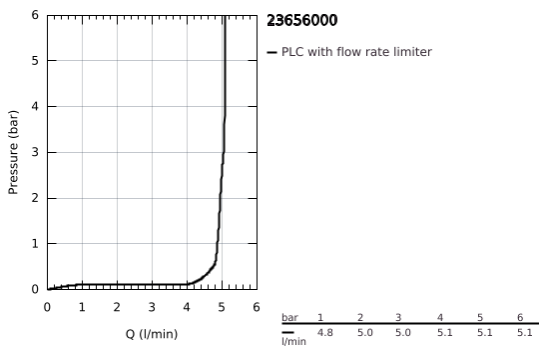

23 656 000 **EUROCUBE JOY SINGLE-LEVER BASIN MIXER 1/2"**
S-SIZE

PRODUCT DESCRIPTION

- Colour: chrome
- single hole installation
- metal lever
- GROHE FeatherControl Joystick cartridge
- GROHE EcoJoy - less water, perfect flow
- maximum flow rate (at 3 bar): 5 l/min
- SpeedClean mousseur
- GROHE FastFixation Plus installation system
- smooth body
- flexible connection hoses

23 656 000 **EUROCUBE JOY SINGLE-LEVER BASIN MIXER 1/2"**
S-SIZE

SPARE PARTS, April 2015 – now

- 1: Lever (Spare part-nr. 46945000)
- 2: Cartridge (Spare part-nr. 46907000)
- 3: Shank fastening assembly (Spare part-nr. 46645000)
- 4: Mousseur (Spare part-nr. 48159000)
- 5: Mounting wrench (Spare part-nr. 19017000)*