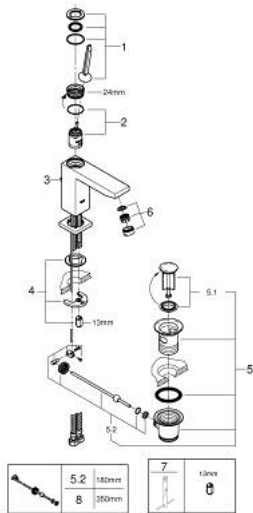

23 657 000 **EUROCUBE JOY SINGLE-LEVER BASIN MIXER 1/2"**
M-SIZE

PRODUCT DESCRIPTION

- Colour: chrome
- single hole installation
- metal lever
- GROHE FeatherControl Joystick cartridge
- GROHE EcoJoy - less water, perfect flow
- maximum flow rate (at 3 bar): 5 l/min
- SpeedClean mousseur
- GROHE FastFixation Plus installation system
- pop-up waste set 1 1/4"
- flexible connection hoses

23 657 000 **EUROCUBE JOY SINGLE-LEVER BASIN MIXER 1/2"**
M-SIZE

SPARE PARTS, April 2015 – now

- 1: Lever (Spare part-nr. 46945000)
- 2: Cartridge (Spare part-nr. 46907000)
- 3: Pop-up rod (Spare part-nr. 46787000)
- 4: Shank fastening assembly (Spare part-nr. 46645000)
- 5: Waste set 1 1/4" (Spare part-nr. 28910000)
- 5.1: Plug (Spare part-nr. 07182000)
- 5.2: Eccentric rod (Spare part-nr. 07052000)
- 6: Mousseur (Spare part-nr. 48159000)
- 7: Mounting wrench (Spare part-nr. 19017000)*
- 8: Eccentric rod (Spare part-nr. 07341000)*