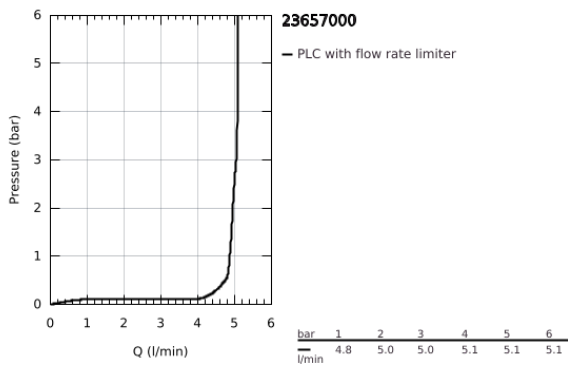

23 657 000 **EUROCUBE JOY SINGLE-LEVER BASIN MIXER 1/2"**
M-SIZE

PRODUCT DESCRIPTION

- Colour: chrome
- single hole installation
- metal lever
- GROHE FeatherControl Joystick cartridge
- GROHE EcoJoy - less water, perfect flow
- maximum flow rate (at 3 bar): 5 l/min
- SpeedClean mousseur
- GROHE FastFixation Plus installation system
- pop-up waste set 1 1/4"
- flexible connection hoses

23 657 000 **EUROCUBE JOY SINGLE-LEVER BASIN MIXER 1/2"**
M-SIZE

SPARE PARTS, April 2015 – now

- 1: Lever (Spare part-nr. 46945000)
- 2: Cartridge (Spare part-nr. 46907000)
- 3: Pop-up rod (Spare part-nr. 46787000)
- 4: Shank fastening assembly (Spare part-nr. 46645000)
- 5: Waste set 1 1/4" (Spare part-nr. 28910000)
- 5.1: Plug (Spare part-nr. 07182000)
- 5.2: Eccentric rod (Spare part-nr. 07052000)
- 6: Mousseur (Spare part-nr. 48159000)
- 7: Mounting wrench (Spare part-nr. 19017000)*
- 8: Eccentric rod (Spare part-nr. 07341000)*