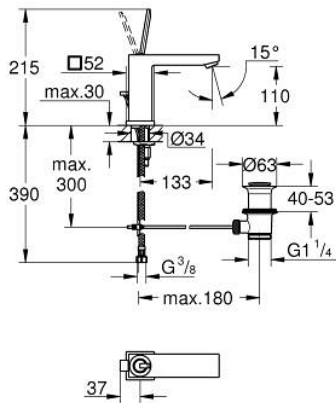

23 657 000 **EUROCUBE JOY SINGLE-LEVER BASIN MIXER 1/2"**
M-SIZE

PRODUCT DESCRIPTION

- Colour: chrome
- single hole installation
- metal lever
- GROHE FeatherControl Joystick cartridge
- GROHE EcoJoy - less water, perfect flow
- maximum flow rate (at 3 bar): 5 l/min
- SpeedClean mousseur
- GROHE FastFixation Plus installation system
- pop-up waste set 1 1/4"
- flexible connection hoses

23 657 000 **EUROCUBE JOY SINGLE-LEVER BASIN MIXER 1/2"**
M-SIZE

SPARE PARTS, April 2015 – now

- 1: Lever (Spare part-nr. 46945000)
- 2: Cartridge (Spare part-nr. 46907000)
- 3: Pop-up rod (Spare part-nr. 46787000)
- 4: Shank fastening assembly (Spare part-nr. 46645000)
- 5: Waste set 1 1/4" (Spare part-nr. 28910000)
- 5.1: Plug (Spare part-nr. 07182000)
- 5.2: Eccentric rod (Spare part-nr. 07052000)
- 6: Mousseur (Spare part-nr. 48159000)
- 7: Mounting wrench (Spare part-nr. 19017000)*
- 8: Eccentric rod (Spare part-nr. 07341000)*