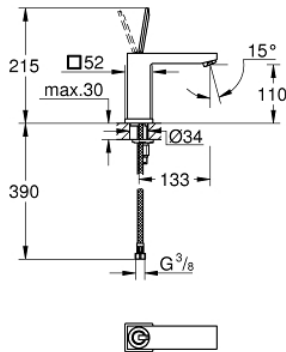

23 658 000 **EUROCUBE JOY SINGLE-LEVER BASIN MIXER 1/2"**
M-SIZE

PRODUCT DESCRIPTION

- Colour: chrome
- single hole installation
- metal lever
- GROHE FeatherControl Joystick cartridge
- GROHE EcoJoy - less water, perfect flow
- maximum flow rate (at 3 bar): 5 l/min
- SpeedClean mousseur
- GROHE FastFixation Plus installation system
- smooth body
- flexible connection hoses

23 658 000 **EUROCUBE JOY SINGLE-LEVER BASIN MIXER 1/2"**
M-SIZE

SPARE PARTS, April 2015 – now

- 1: Lever (Spare part-nr. 46945000)
- 2: Cartridge (Spare part-nr. 46907000)
- 3: Shank fastening assembly (Spare part-nr. 46645000)
- 4: Mousseur (Spare part-nr. 48159000)
- 5: Mounting wrench (Spare part-nr. 19017000)*