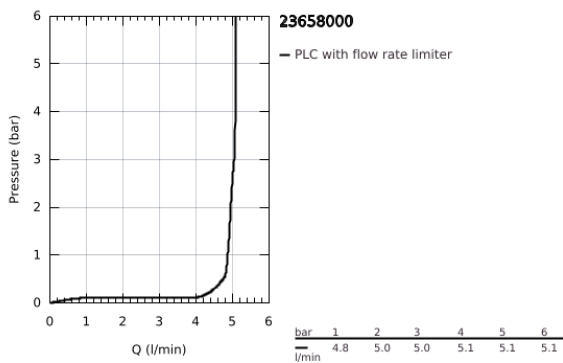

23 658 000 **EUROCUBE JOY SINGLE-LEVER BASIN MIXER 1/2"**
M-SIZE

PRODUCT DESCRIPTION

- Colour: chrome
- single hole installation
- metal lever
- GROHE FeatherControl Joystick cartridge
- GROHE EcoJoy - less water, perfect flow
- maximum flow rate (at 3 bar): 5 l/min
- SpeedClean mousseur
- GROHE FastFixation Plus installation system
- smooth body
- flexible connection hoses

23 658 000 **EUROCUBE JOY SINGLE-LEVER BASIN MIXER 1/2"**
M-SIZE

SPARE PARTS, April 2015 – now

- 1: Lever (Spare part-nr. 46945000)
- 2: Cartridge (Spare part-nr. 46907000)
- 3: Shank fastening assembly (Spare part-nr. 46645000)
- 4: Mousseur (Spare part-nr. 48159000)
- 5: Mounting wrench (Spare part-nr. 19017000)*