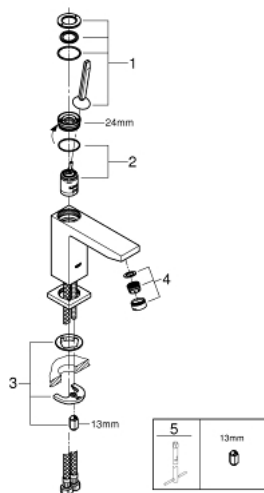

23 658 000 **EUROCUBE JOY SINGLE-LEVER BASIN MIXER 1/2"**
M-SIZE

PRODUCT DESCRIPTION

- Colour: chrome
- single hole installation
- metal lever
- GROHE FeatherControl Joystick cartridge
- GROHE EcoJoy - less water, perfect flow
- maximum flow rate (at 3 bar): 5 l/min
- SpeedClean mousseur
- GROHE FastFixation Plus installation system
- smooth body
- flexible connection hoses

23 658 000 **EUROCUBE JOY SINGLE-LEVER BASIN MIXER 1/2"**
M-SIZE

SPARE PARTS, April 2015 – now

- 1: Lever (Spare part-nr. 46945000)
- 2: Cartridge (Spare part-nr. 46907000)
- 3: Shank fastening assembly (Spare part-nr. 46645000)
- 4: Mousseur (Spare part-nr. 48159000)
- 5: Mounting wrench (Spare part-nr. 19017000)*