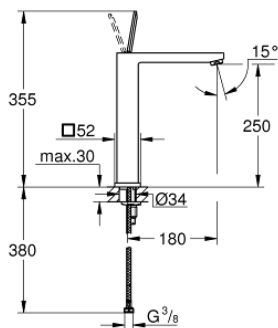

23 661 000 EUROCUBE JOY SINGLE-LEVER BASIN MIXER 1/2" XL-SIZE

PRODUCT DESCRIPTION

- Colour: chrome
- single hole installation
- metal lever
- for free-standing basins
- GROHE FeatherControl Joystick cartridge
- GROHE EcoJoy - less water, perfect flow
- maximum flow rate (at 3 bar): 5 l/min
- SpeedClean mousseur
- GROHE FastFixation Plus installation system
- smooth body
- flexible connection hoses

23 661 000 **EUROCUBE JOY SINGLE-LEVER BASIN MIXER 1/2"**
XL-SIZE

SPARE PARTS, April 2015 – now

- 1: Lever (Spare part-nr. 46945000)
- 2: Cartridge (Spare part-nr. 46907000)
- 3: Shank fastening assembly (Spare part-nr. 46645000)
- 4: Mousseur (Spare part-nr. 48159000)
- 5: Mounting wrench (Spare part-nr. 19017000)*