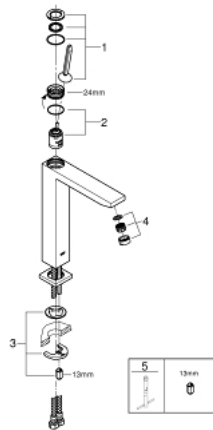

23 661 000 EUROCUBE JOY SINGLE-LEVER BASIN MIXER 1/2" XL-SIZE

PRODUCT DESCRIPTION

- Colour: chrome
- single hole installation
- metal lever
- for free-standing basins
- GROHE FeatherControl Joystick cartridge
- GROHE EcoJoy - less water, perfect flow
- maximum flow rate (at 3 bar): 5 l/min
- SpeedClean mousseur
- GROHE FastFixation Plus installation system
- smooth body
- flexible connection hoses

23 661 000 **EUROCUBE JOY SINGLE-LEVER BASIN MIXER 1/2"**
XL-SIZE

SPARE PARTS, April 2015 – now

- 1: Lever (Spare part-nr. 46945000)
- 2: Cartridge (Spare part-nr. 46907000)
- 3: Shank fastening assembly (Spare part-nr. 46645000)
- 4: Mousseur (Spare part-nr. 48159000)
- 5: Mounting wrench (Spare part-nr. 19017000)*