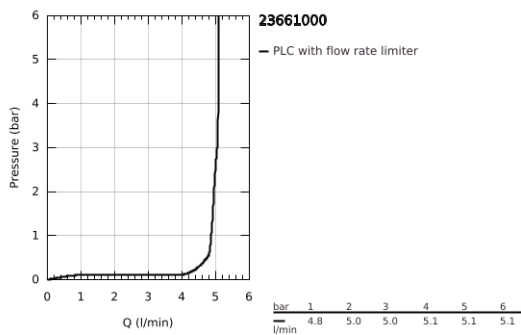

23 661 000 EUROCUBE JOY SINGLE-LEVER BASIN MIXER 1/2" XL-SIZE

PRODUCT DESCRIPTION

- Colour: chrome
- single hole installation
- metal lever
- for free-standing basins
- GROHE FeatherControl Joystick cartridge
- GROHE EcoJoy - less water, perfect flow
- maximum flow rate (at 3 bar): 5 l/min
- SpeedClean mousseur
- GROHE FastFixation Plus installation system
- smooth body
- flexible connection hoses

23 661 000 **EUROCUBE JOY SINGLE-LEVER BASIN MIXER 1/2"**
XL-SIZE

SPARE PARTS, April 2015 – now

- 1: Lever (Spare part-nr. 46945000)
- 2: Cartridge (Spare part-nr. 46907000)
- 3: Shank fastening assembly (Spare part-nr. 46645000)
- 4: Mousseur (Spare part-nr. 48159000)
- 5: Mounting wrench (Spare part-nr. 19017000)*