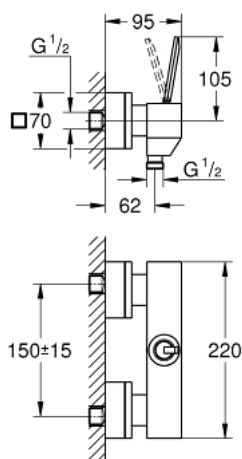

## 23 665 000 EUROCUBE JOY SINGLE-LEVER SHOWER MIXER 1/2"

### PRODUCT DESCRIPTION

- Colour: chrome
- wall mounted
- metal lever
- GROHE FeatherControl Joystick cartridge
- shower bottom outlet 1/2" with integrated non return-valve
- protected against backflow

### SPARE PARTS, May 2016 – now

- 1: Lever (Spare part-nr. 46946000)
  - 2: Cartridge (Spare part-nr. 46907000)
  - 3: S-union (Spare part-nr. 47824000)
  - 4: Screw connection 1/2" (Spare part-nr. 45044000)
  - 5: Non-return valve (Spare part-nr. 08565000)
  - 6: Extension set, 30 mm (Spare part-nr. 46238000)\*
  - 7: Special spanner (Spare part-nr. 19377000)\*
- \* Optional accessories