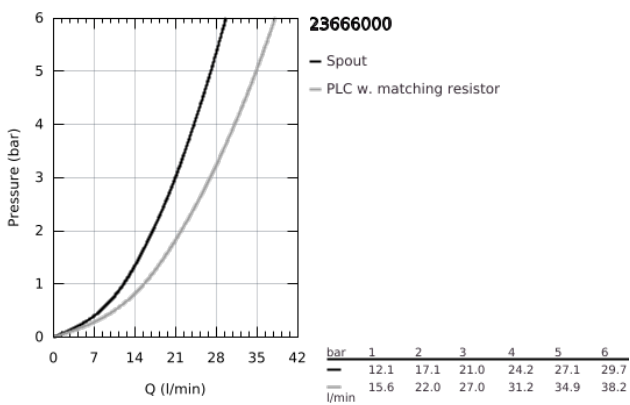

23 666 000 EUROCUBE JOY SINGLE-LEVER BATH MIXER 1/2"

PRODUCT DESCRIPTION

- Colour: chrome
- wall mounted
- metal lever
- GROHE FeatherControl Joystick cartridge
- spray pattern: GROHE XL Waterfall
- integrated non-return valve in the shower outlet 1/2"
- S-unions
- protected against backflow

23 666 000 EUROCUBE JOY SINGLE-LEVER BATH MIXER 1/2"

SPARE PARTS, May 2016 – now

- 1: Lever (Spare part-nr. 46946000)
- 2: Cartridge (Spare part-nr. 46907000)
- 3: Diverter knob (Spare part-nr. 48128000)
- 4: Water flow (Spare part-nr. 47924000)
- 5: Diverter (Spare part-nr. 46947000)
- 6: Non-return valve (Spare part-nr. 08565000)
- 7: Screw connection 1/2" (Spare part-nr. 45044000)
- 8: S-union (Spare part-nr. 47824000)
- 9: Extension set, 30 mm (Spare part-nr. 46238000)*
- 10: Special spanner (Spare part-nr. 19377000)*