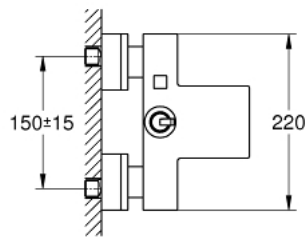

23 666 000 EUROCUBE JOY SINGLE-LEVER BATH MIXER 1/2"

PRODUCT DESCRIPTION

- Colour: chrome
- wall mounted
- metal lever
- GROHE FeatherControl Joystick cartridge
- spray pattern: GROHE XL Waterfall
- integrated non-return valve in the shower outlet 1/2"
- S-unions
- protected against backflow

23 666 000 EUROCUBE JOY SINGLE-LEVER BATH MIXER 1/2"

SPARE PARTS, May 2016 – now

- 1: Lever (Spare part-nr. 46946000)
- 2: Cartridge (Spare part-nr. 46907000)
- 3: Diverter knob (Spare part-nr. 48128000)
- 4: Water flow (Spare part-nr. 47924000)
- 5: Diverter (Spare part-nr. 46947000)
- 6: Non-return valve (Spare part-nr. 08565000)
- 7: Screw connection 1/2" (Spare part-nr. 45044000)
- 8: S-union (Spare part-nr. 47824000)
- 9: Extension set, 30 mm (Spare part-nr. 46238000)*
- 10: Special spanner (Spare part-nr. 19377000)*