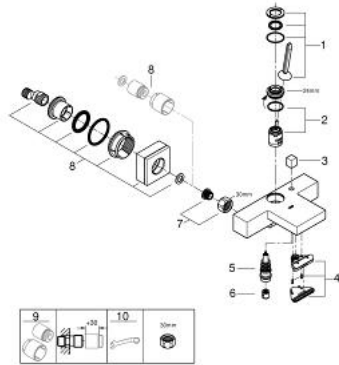

23 666 000 EUROCUBE JOY SINGLE-LEVER BATH MIXER 1/2"

PRODUCT DESCRIPTION

- Colour: chrome
- wall mounted
- metal lever
- GROHE FeatherControl Joystick cartridge
- spray pattern: GROHE XL Waterfall
- integrated non-return valve in the shower outlet 1/2"
- S-unions
- protected against backflow

23 666 000 EUROCUBE JOY SINGLE-LEVER BATH MIXER 1/2"

SPARE PARTS, May 2016 – now

- 1: Lever (Spare part-nr. 46946000)
- 2: Cartridge (Spare part-nr. 46907000)
- 3: Diverter knob (Spare part-nr. 48128000)
- 4: Water flow (Spare part-nr. 47924000)
- 5: Diverter (Spare part-nr. 46947000)
- 6: Non-return valve (Spare part-nr. 08565000)
- 7: Screw connection 1/2" (Spare part-nr. 45044000)
- 8: S-union (Spare part-nr. 47824000)
- 9: Extension set, 30 mm (Spare part-nr. 46238000)*
- 10: Special spanner (Spare part-nr. 19377000)*