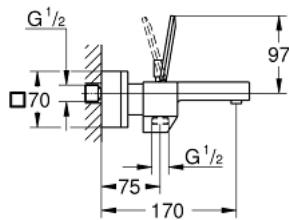

23 666 000 EUROCUBE JOY SINGLE-LEVER BATH MIXER 1/2"

PRODUCT DESCRIPTION

- Colour: chrome
- wall mounted
- metal lever
- GROHE FeatherControl Joystick cartridge
- spray pattern: GROHE XL Waterfall
- integrated non-return valve in the shower outlet 1/2"
- S-unions
- protected against backflow

23 666 000 EUROCUBE JOY SINGLE-LEVER BATH MIXER 1/2"

SPARE PARTS, May 2016 – now

- 1: Lever (Spare part-nr. 46946000)
- 2: Cartridge (Spare part-nr. 46907000)
- 3: Diverter knob (Spare part-nr. 48128000)
- 4: Water flow (Spare part-nr. 47924000)
- 5: Diverter (Spare part-nr. 46947000)
- 6: Non-return valve (Spare part-nr. 08565000)
- 7: Screw connection 1/2" (Spare part-nr. 45044000)
- 8: S-union (Spare part-nr. 47824000)
- 9: Extension set, 30 mm (Spare part-nr. 46238000)*
- 10: Special spanner (Spare part-nr. 19377000)*