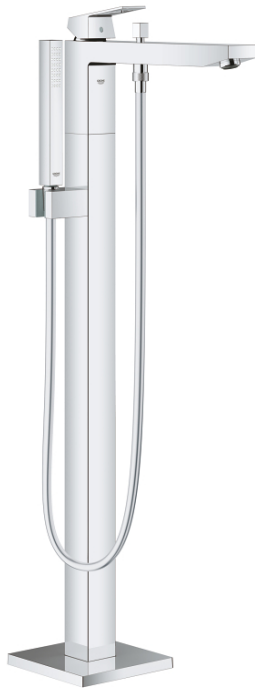

23 672 001 EUROUCUBE SINGLE-LEVER BATH MIXER 1/2" FLOOR MOUNTED

PRODUCT DESCRIPTION

- Colour: chrome
- for use with rough-in sets 45 984 001, 29 038 001 or 29 086 000
- without roughing-in-set
- GROHE SilkMove 35 mm ceramic cartridge
- with temperature limiter
- GROHE LongLife finish
- automatic diverter: bath/shower
- spout with mousseur
- Euphoria Cube+ Stick hand shower 6.6 l/min (26 467)
- Silverflex shower hose 1250 mm (28 362)
- projection 298 mm
- integrated non-return valve in the shower outlet 1/2"
- protected against backflow
- with shower holder

23 672 001 EUROCUBE SINGLE-LEVER BATH MIXER 1/2" FLOOR MOUNTED

SPARE PARTS, April 2016 – now

- 1: Lever (Spare part-nr. 46782000)
- 2: Cap (Spare part-nr. 46492000)
- 3: Screw coupling (Spare part-nr. 46460000)
- 4: Cartridge (Spare part-nr. 46374000)
- 5: Diverter knob (Spare part-nr. 48128000)
- 6: Sistra (Spare part-nr. 13907000)
- 7: Diverter (Spare part-nr. 65655000)
- 8: Non-return valve (Spare part-nr. 08565000)
- 9: Dirt strainer (Spare part-nr. 0700200M)
- 10: Socket Spanner (Spare part-nr. 19332000)*