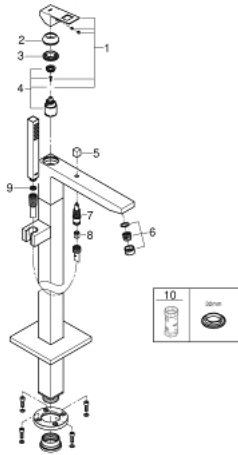

23 672 001 EUROUCUBE SINGLE-LEVER BATH MIXER 1/2" FLOOR MOUNTED

PRODUCT DESCRIPTION

- Colour: chrome
- for use with rough-in sets 45 984 001, 29 038 001 or 29 086 000
- without roughing-in-set
- GROHE SilkMove 35 mm ceramic cartridge
- with temperature limiter
- GROHE LongLife finish
- automatic diverter: bath/shower
- spout with mousseur
- Euphoria Cube+ Stick hand shower 6.6 l/min (26 467)
- Silverflex shower hose 1250 mm (28 362)
- projection 298 mm
- integrated non-return valve in the shower outlet 1/2"
- protected against backflow
- with shower holder

23 672 001 EUROCUBE SINGLE-LEVER BATH MIXER 1/2" FLOOR MOUNTED

SPARE PARTS, April 2016 – now

- 1: Lever (Spare part-nr. 46782000)
- 2: Cap (Spare part-nr. 46492000)
- 3: Screw coupling (Spare part-nr. 46460000)
- 4: Cartridge (Spare part-nr. 46374000)
- 5: Diverter knob (Spare part-nr. 48128000)
- 6: Sistra (Spare part-nr. 13907000)
- 7: Diverter (Spare part-nr. 65655000)
- 8: Non-return valve (Spare part-nr. 08565000)
- 9: Dirt strainer (Spare part-nr. 0700200M)
- 10: Socket Spanner (Spare part-nr. 19332000)*