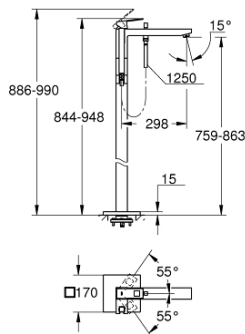

23 672 001 EUROUCUBE SINGLE-LEVER BATH MIXER 1/2" FLOOR MOUNTED

PRODUCT DESCRIPTION

- Colour: chrome
- for use with rough-in sets 45 984 001, 29 038 001 or 29 086 000
- without roughing-in-set
- GROHE SilkMove 35 mm ceramic cartridge
- with temperature limiter
- GROHE LongLife finish
- automatic diverter: bath/shower
- spout with mousseur
- Euphoria Cube+ Stick hand shower 6.6 l/min (26 467)
- Silverflex shower hose 1250 mm (28 362)
- projection 298 mm
- integrated non-return valve in the shower outlet 1/2"
- protected against backflow
- with shower holder

23 672 001 EUROCUBE SINGLE-LEVER BATH MIXER 1/2" FLOOR MOUNTED

SPARE PARTS, April 2016 – now

- 1: Lever (Spare part-nr. 46782000)
- 2: Cap (Spare part-nr. 46492000)
- 3: Screw coupling (Spare part-nr. 46460000)
- 4: Cartridge (Spare part-nr. 46374000)
- 5: Diverter knob (Spare part-nr. 48128000)
- 6: Sistra (Spare part-nr. 13907000)
- 7: Diverter (Spare part-nr. 65655000)
- 8: Non-return valve (Spare part-nr. 08565000)
- 9: Dirt strainer (Spare part-nr. 0700200M)
- 10: Socket Spanner (Spare part-nr. 19332000)*