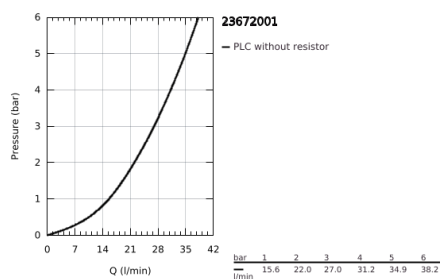

23 672 001 EUROUCUBE SINGLE-LEVER BATH MIXER 1/2" FLOOR MOUNTED

PRODUCT DESCRIPTION

- Colour: chrome
- for use with rough-in sets 45 984 001, 29 038 001 or 29 086 000
- without roughing-in-set
- GROHE SilkMove 35 mm ceramic cartridge
- with temperature limiter
- GROHE LongLife finish
- automatic diverter: bath/shower
- spout with mousseur
- Euphoria Cube+ Stick hand shower 6.6 l/min (26 467)
- Silverflex shower hose 1250 mm (28 362)
- projection 298 mm
- integrated non-return valve in the shower outlet 1/2"
- protected against backflow
- with shower holder

23 672 001 EUROCUBE SINGLE-LEVER BATH MIXER 1/2" FLOOR MOUNTED

SPARE PARTS, April 2016 – now

- 1: Lever (Spare part-nr. 46782000)
- 2: Cap (Spare part-nr. 46492000)
- 3: Screw coupling (Spare part-nr. 46460000)
- 4: Cartridge (Spare part-nr. 46374000)
- 5: Diverter knob (Spare part-nr. 48128000)
- 6: Sistra (Spare part-nr. 13907000)
- 7: Diverter (Spare part-nr. 65655000)
- 8: Non-return valve (Spare part-nr. 08565000)
- 9: Dirt strainer (Spare part-nr. 0700200M)
- 10: Socket Spanner (Spare part-nr. 19332000)*