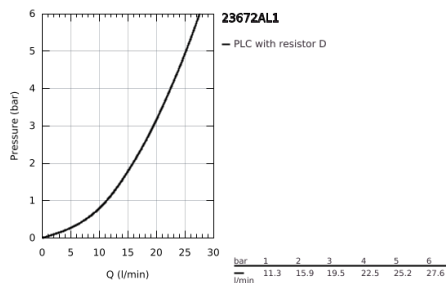

23 672 AL1 EUROCUBE SINGLE-LEVER BATH MIXER 1/2" FLOOR MOUNTED

PRODUCT DESCRIPTION

- Colour: brushed hard graphite
- for use with rough-in sets 45 984 001, 29 038 001 or 29 086 000
- without roughing-in-set
- GROHE SilkMove 35 mm ceramic cartridge
- with temperature limiter
- GROHE LongLife finish
- automatic diverter: bath/shower
- spout with mousseur
- Euphoria Cube+ Stick hand shower 6.6 l/min (26 467)
- Silverflex shower hose 1250 mm (28 362)
- projection 298 mm
- integrated non-return valve in the shower outlet 1/2"
- protected against backflow
- with shower holder

23 672 AL1 EUROCUBE SINGLE-LEVER BATH MIXER 1/2" FLOOR MOUNTED

SPARE PARTS, March 2019 – now

- 1: Lever (Spare part-nr. 46782AL0)
- 2: Cap (Spare part-nr. 46492AL0)
- 3: Screw coupling (Spare part-nr. 46460000)
- 4: Cartridge (Spare part-nr. 46374000)
- 5: Diverter knob (Spare part-nr. 48128AL0)
- 6: Sistra (Spare part-nr. 13907AL0)
- 7: Diverter (Spare part-nr. 65655AL0)
- 8: Non-return valve (Spare part-nr. 08565000)
- 9: Dirt strainer (Spare part-nr. 0700200M)
- 10: Socket Spanner (Spare part-nr. 19332000)*