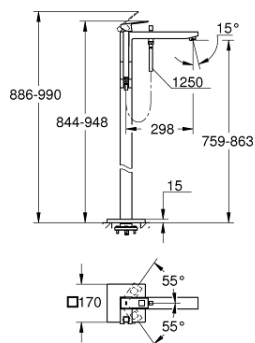

23 672 AL1 EUROCUBE SINGLE-LEVER BATH MIXER 1/2" FLOOR MOUNTED

PRODUCT DESCRIPTION

- Colour: brushed hard graphite
- for use with rough-in sets 45 984 001, 29 038 001 or 29 086 000
- without roughing-in-set
- GROHE SilkMove 35 mm ceramic cartridge
- with temperature limiter
- GROHE LongLife finish
- automatic diverter: bath/shower
- spout with mousseur
- Euphoria Cube+ Stick hand shower 6.6 l/min (26 467)
- Silverflex shower hose 1250 mm (28 362)
- projection 298 mm
- integrated non-return valve in the shower outlet 1/2"
- protected against backflow
- with shower holder

23 672 AL1 EUROCUBE SINGLE-LEVER BATH MIXER 1/2" FLOOR MOUNTED

SPARE PARTS, March 2019 – now

- 1: Lever (Spare part-nr. 46782AL0)
- 2: Cap (Spare part-nr. 46492AL0)
- 3: Screw coupling (Spare part-nr. 46460000)
- 4: Cartridge (Spare part-nr. 46374000)
- 5: Diverter knob (Spare part-nr. 48128AL0)
- 6: Sistra (Spare part-nr. 13907AL0)
- 7: Diverter (Spare part-nr. 65655AL0)
- 8: Non-return valve (Spare part-nr. 08565000)
- 9: Dirt strainer (Spare part-nr. 0700200M)
- 10: Socket Spanner (Spare part-nr. 19332000)*