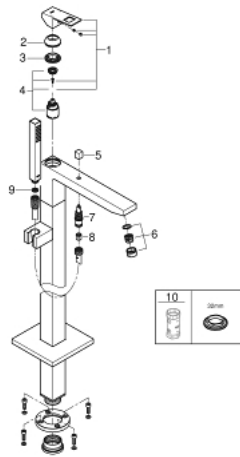

23 672 AL1 EUROCUBE SINGLE-LEVER BATH MIXER 1/2" FLOOR MOUNTED

PRODUCT DESCRIPTION

- Colour: brushed hard graphite
- for use with rough-in sets 45 984 001, 29 038 001 or 29 086 000
- without roughing-in-set
- GROHE SilkMove 35 mm ceramic cartridge
- with temperature limiter
- GROHE LongLife finish
- automatic diverter: bath/shower
- spout with mousseur
- Euphoria Cube+ Stick hand shower 6.6 l/min (26 467)
- Silverflex shower hose 1250 mm (28 362)
- projection 298 mm
- integrated non-return valve in the shower outlet 1/2"
- protected against backflow
- with shower holder

23 672 AL1 EUROCUBE SINGLE-LEVER BATH MIXER 1/2" FLOOR MOUNTED

SPARE PARTS, March 2019 – now

- 1: Lever (Spare part-nr. 46782AL0)
- 2: Cap (Spare part-nr. 46492AL0)
- 3: Screw coupling (Spare part-nr. 46460000)
- 4: Cartridge (Spare part-nr. 46374000)
- 5: Diverter knob (Spare part-nr. 48128AL0)
- 6: Sistra (Spare part-nr. 13907AL0)
- 7: Diverter (Spare part-nr. 65655AL0)
- 8: Non-return valve (Spare part-nr. 08565000)
- 9: Dirt strainer (Spare part-nr. 0700200M)
- 10: Socket Spanner (Spare part-nr. 19332000)*