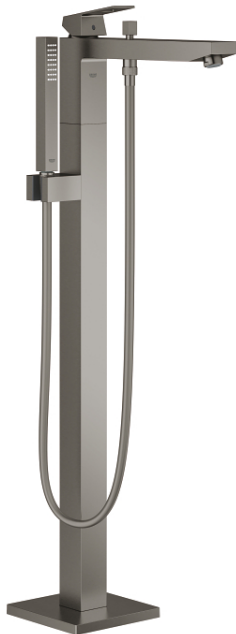

23 672 AL1 EUROCUBE SINGLE-LEVER BATH MIXER 1/2" FLOOR MOUNTED

PRODUCT DESCRIPTION

- Colour: brushed hard graphite
- for use with rough-in sets 45 984 001, 29 038 001 or 29 086 000
- without roughing-in-set
- GROHE SilkMove 35 mm ceramic cartridge
- with temperature limiter
- GROHE LongLife finish
- automatic diverter: bath/shower
- spout with mousseur
- Euphoria Cube+ Stick hand shower 6.6 l/min (26 467)
- Silverflex shower hose 1250 mm (28 362)
- projection 298 mm
- integrated non-return valve in the shower outlet 1/2"
- protected against backflow
- with shower holder

23 672 AL1 EUROCUBE SINGLE-LEVER BATH MIXER 1/2" FLOOR MOUNTED

SPARE PARTS, March 2019 – now

- 1: Lever (Spare part-nr. 46782AL0)
- 2: Cap (Spare part-nr. 46492AL0)
- 3: Screw coupling (Spare part-nr. 46460000)
- 4: Cartridge (Spare part-nr. 46374000)
- 5: Diverter knob (Spare part-nr. 48128AL0)
- 6: Sistra (Spare part-nr. 13907AL0)
- 7: Diverter (Spare part-nr. 65655AL0)
- 8: Non-return valve (Spare part-nr. 08565000)
- 9: Dirt strainer (Spare part-nr. 0700200M)
- 10: Socket Spanner (Spare part-nr. 19332000)*