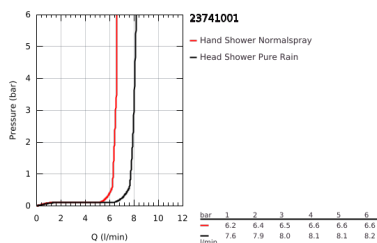

23 741 001 ESSENCE SINGLE-LEVER FREE-STANDING SHOWER SYSTEM

PRODUCT DESCRIPTION

- Colour: chrome
- floor-mounted
- for use with rough-in sets 45 984 001, 29 038 001 or 29 086 000
- without roughing-in-set
- GROHE SilkMove 35 mm ceramic cartridge
- with temperature limiter
- GROHE LongLife finish
- automatic diverter:
- head shower/hand shower
- 360° horizontal swivable shower arm
- integrated non-return valve in the shower outlet 1/2"
- with shower holder
- Rainshower Cosmopolitan 310 head shower 9.5 l/min (27 477 000)
- with ball joint
- rotation angle $\pm 15^\circ$
- GROHE DreamSpray - perfect spray pattern
- GROHE SpeedClean - effortless limescale removal
- metal stick hand shower
- shower hose Silverflex 1750 mm 1/2" x 1/2" (28 388)
- protected against backflow
- min. recommended pressure 1.0 bar