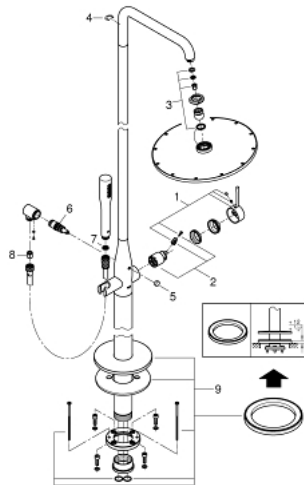

23 741 001 ESSENCE SINGLE-LEVER FREE-STANDING SHOWER SYSTEM

PRODUCT DESCRIPTION

- Colour: chrome
- floor-mounted
- for use with rough-in sets 45 984 001, 29 038 001 or 29 086 000
- without roughing-in-set
- GROHE SilkMove 35 mm ceramic cartridge
- with temperature limiter
- GROHE LongLife finish
- automatic diverter:
- head shower/hand shower
- 360° horizontal swivable shower arm
- integrated non-return valve in the shower outlet 1/2"
- with shower holder
- Rainshower Cosmopolitan 310 head shower 9.5 l/min (27 477 000)
- with ball joint
- rotation angle $\pm 15^\circ$
- GROHE DreamSpray - perfect spray pattern
- GROHE SpeedClean - effortless limescale removal
- metal stick hand shower
- shower hose Silverflex 1750 mm 1/2" x 1/2" (28 388)
- protected against backflow
- min. recommended pressure 1.0 bar

23 741 001 ESSENCE SINGLE-LEVER FREE-STANDING SHOWER SYSTEM

SPARE PARTS, January 2016 – now

- 1: Lever (Spare part-nr. 46916000)
- 2: Cartridge (Spare part-nr. 46374000)
- 3: Spare part set (Spare part-nr. 45933000)
- 4: Safety ring (Spare part-nr. 0485300M)
- 5: Diverter knob (Spare part-nr. 64989000)
- 6: Diverter (Spare part-nr. 65655000)
- 7: Dirt strainer (Spare part-nr. 0700200M)
- 8: Non-return valve (Spare part-nr. 08565000)
- 9: Escutcheon and spacer ring (Spare part-nr. 46971000)