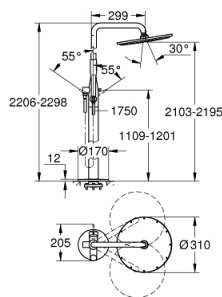

23 741 001 ESSENCE SINGLE-LEVER FREE-STANDING SHOWER SYSTEM

PRODUCT DESCRIPTION

- Colour: chrome
- floor-mounted
- for use with rough-in sets 45 984 001, 29 038 001 or 29 086 000
- without roughing-in-set
- GROHE SilkMove 35 mm ceramic cartridge
- with temperature limiter
- GROHE LongLife finish
- automatic diverter:
- head shower/hand shower
- 360° horizontal swivable shower arm
- integrated non-return valve in the shower outlet 1/2"
- with shower holder
- Rainshower Cosmopolitan 310 head shower 9.5 l/min (27 477 000)
- with ball joint
- rotation angle $\pm 15^\circ$
- GROHE DreamSpray - perfect spray pattern
- GROHE SpeedClean - effortless limescale removal
- metal stick hand shower
- shower hose Silverflex 1750 mm 1/2" x 1/2" (28 388)
- protected against backflow
- min. recommended pressure 1.0 bar

23 741 001 ESSENCE SINGLE-LEVER FREE-STANDING SHOWER SYSTEM

SPARE PARTS, January 2016 – now

- 1: Lever (Spare part-nr. 46916000)
- 2: Cartridge (Spare part-nr. 46374000)
- 3: Spare part set (Spare part-nr. 45933000)
- 4: Safety ring (Spare part-nr. 0485300M)
- 5: Diverter knob (Spare part-nr. 64989000)
- 6: Diverter (Spare part-nr. 65655000)
- 7: Dirt strainer (Spare part-nr. 0700200M)
- 8: Non-return valve (Spare part-nr. 08565000)
- 9: Escutcheon and spacer ring (Spare part-nr. 46971000)