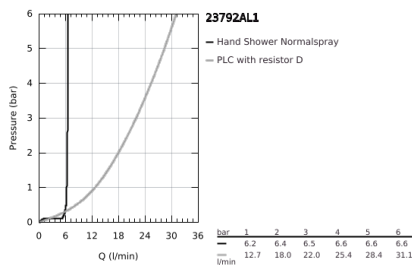

23 792 AL1 LINEARE SINGLE-LEVER BATH MIXER 1/2" FLOOR MOUNTED

PRODUCT DESCRIPTION

- Colour: brushed hard graphite
- for use with rough-in set 45 984
- without roughing-in-set
- GROHE SilkMove 35 mm ceramic cartridge
- with temperature limiter
- GROHE LongLife finish
- automatic diverter: bath/shower
- swivel spout with mousseur and stop limiter
- projection 271 mm
- integrated non-return valve in the shower outlet 1/2"
- with shower holder
- metal stick hand shower
- shower hose 1250 mm
- protected against backflow
- min. recommended pressure 1.0 bar

23 792 AL1 LINEARE SINGLE-LEVER BATH MIXER 1/2" FLOOR MOUNTED

SPARE PARTS, March 2019 – now

- 1: Lever (Spare part-nr. 46983AL0)
- 2: Cartridge (Spare part-nr. 46374000)
- 3: Mousseur (Spare part-nr. 13941AL0)
- 4: Dirt strainer (Spare part-nr. 0700200M)
- 5: Diverter knob (Spare part-nr. 64989AL0)
- 6: Diverter (Spare part-nr. 65655AL0)
- 7: Non-return valve (Spare part-nr. 08565000)