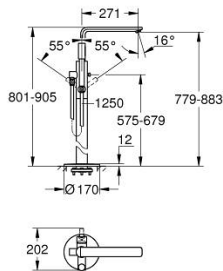

23 792 AL1 LINEARE SINGLE-LEVER BATH MIXER 1/2" FLOOR MOUNTED

PRODUCT DESCRIPTION

- Colour: brushed hard graphite
- for use with rough-in set 45 984
- without roughing-in-set
- GROHE SilkMove 35 mm ceramic cartridge
- with temperature limiter
- GROHE LongLife finish
- automatic diverter: bath/shower
- swivel spout with mousseur and stop limiter
- projection 271 mm
- integrated non-return valve in the shower outlet 1/2"
- with shower holder
- metal stick hand shower
- shower hose 1250 mm
- protected against backflow
- min. recommended pressure 1.0 bar

23 792 AL1 LINEARE SINGLE-LEVER BATH MIXER 1/2" FLOOR MOUNTED

SPARE PARTS, March 2019 – now

- 1: Lever (Spare part-nr. 46983AL0)
- 2: Cartridge (Spare part-nr. 46374000)
- 3: Mousseur (Spare part-nr. 13941AL0)
- 4: Dirt strainer (Spare part-nr. 0700200M)
- 5: Diverter knob (Spare part-nr. 64989AL0)
- 6: Diverter (Spare part-nr. 65655AL0)
- 7: Non-return valve (Spare part-nr. 08565000)