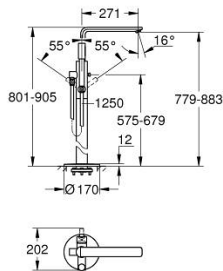

23 792 DC1 LINEARE SINGLE-LEVER BATH MIXER 1/2" FLOOR MOUNTED

PRODUCT DESCRIPTION

- Colour: Supersteel
- for use with rough-in set 45 984
- without roughing-in-set
- GROHE SilkMove 35 mm ceramic cartridge
- with temperature limiter
- GROHE LongLife finish
- automatic diverter: bath/shower
- swivel spout with mousseur and stop limiter
- projection 271 mm
- integrated non-return valve in the shower outlet 1/2"
- with shower holder
- metal stick hand shower
- shower hose 1250 mm
- protected against backflow
- min. recommended pressure 1.0 bar

23 792 DC1 LINEARE SINGLE-LEVER BATH MIXER 1/2" FLOOR MOUNTED

SPARE PARTS, September 2016 – now

- 1: Lever (Spare part-nr. 46983DC0)
- 2: Cartridge (Spare part-nr. 46374000)
- 3: Mousseur (Spare part-nr. 13941DC0)
- 4: Dirt strainer (Spare part-nr. 0700200M)
- 5: Diverter knob (Spare part-nr. 64989DC0)
- 6: Diverter (Spare part-nr. 65655DC0)
- 7: Non-return valve (Spare part-nr. 08565000)