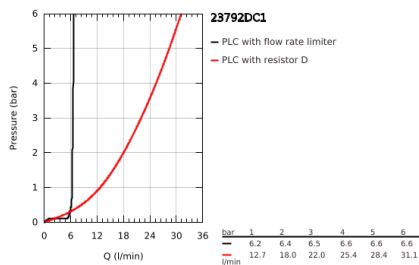

23 792 DC1 LINEARE SINGLE-LEVER BATH MIXER 1/2" FLOOR MOUNTED

PRODUCT DESCRIPTION

- Colour: Supersteel
- for use with rough-in set 45 984
- without roughing-in-set
- GROHE SilkMove 35 mm ceramic cartridge
- with temperature limiter
- GROHE LongLife finish
- automatic diverter: bath/shower
- swivel spout with mousseur and stop limiter
- projection 271 mm
- integrated non-return valve in the shower outlet 1/2"
- with shower holder
- metal stick hand shower
- shower hose 1250 mm
- protected against backflow
- min. recommended pressure 1.0 bar

23 792 DC1 LINEARE SINGLE-LEVER BATH MIXER 1/2" FLOOR MOUNTED

SPARE PARTS, September 2016 – now

- 1: Lever (Spare part-nr. 46983DC0)
- 2: Cartridge (Spare part-nr. 46374000)
- 3: Mousseur (Spare part-nr. 13941DC0)
- 4: Dirt strainer (Spare part-nr. 0700200M)
- 5: Diverter knob (Spare part-nr. 64989DC0)
- 6: Diverter (Spare part-nr. 65655DC0)
- 7: Non-return valve (Spare part-nr. 08565000)