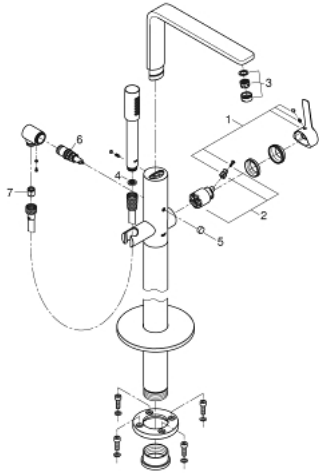

23 792 DC1 LINEARE SINGLE-LEVER BATH MIXER 1/2" FLOOR MOUNTED

PRODUCT DESCRIPTION

- Colour: Supersteel
- for use with rough-in set 45 984
- without roughing-in-set
- GROHE SilkMove 35 mm ceramic cartridge
- with temperature limiter
- GROHE LongLife finish
- automatic diverter: bath/shower
- swivel spout with mousseur and stop limiter
- projection 271 mm
- integrated non-return valve in the shower outlet 1/2"
- with shower holder
- metal stick hand shower
- shower hose 1250 mm
- protected against backflow
- min. recommended pressure 1.0 bar

23 792 DC1 LINEARE SINGLE-LEVER BATH MIXER 1/2" FLOOR MOUNTED

SPARE PARTS, September 2016 – now

- 1: Lever (Spare part-nr. 46983DC0)
- 2: Cartridge (Spare part-nr. 46374000)
- 3: Mousseur (Spare part-nr. 13941DC0)
- 4: Dirt strainer (Spare part-nr. 0700200M)
- 5: Diverter knob (Spare part-nr. 64989DC0)
- 6: Diverter (Spare part-nr. 65655DC0)
- 7: Non-return valve (Spare part-nr. 08565000)