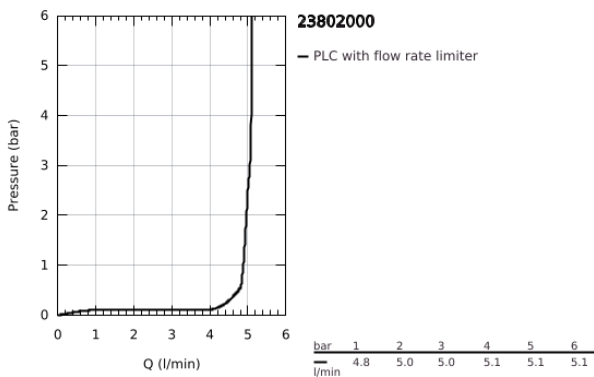

23 802 000 **BAUEDGE SINGLE-LEVER BASIN MIXER 1/2"**
S-SIZE

PRODUCT DESCRIPTION

- Colour: chrome
- single hole installation
- metal lever
- GROHE SilkMove 28 mm ceramic cartridge
- with temperature limiter
- GROHE LongLife finish
- GROHE EcoJoy - less water, perfect flow
- maximum flow rate (at 3 bar): 5 l/min
- rapid installation system
- plastic pop-up waste set 1 1/4"
- flexible connection hoses

23 802 000 **BAUEDGE SINGLE-LEVER BASIN MIXER 1/2"**
S-SIZE

SPARE PARTS, November 2016 – now

- 1: Lever (Spare part-nr. 46697000)
- 2: Fitting ring (Spare part-nr. 46715000)
- 3: Cartridge (Spare part-nr. 46580000)
- 4: Pop-up rod (Spare part-nr. 46739000)
- 5: Mousseur (Spare part-nr. 48159000)
- 6: Shank fastening assembly (Spare part-nr. 46249000)
- 7: Waste set 1 1/4" (Spare part-nr. 28910000)
- 7.1: Plug (Spare part-nr. 07182000)
- 7.2: Eccentric rod (Spare part-nr. 07052000)
- 8: Eccentric rod (Spare part-nr. 07341000)*
- 9: Mounting wrench (Spare part-nr. 19017000)*