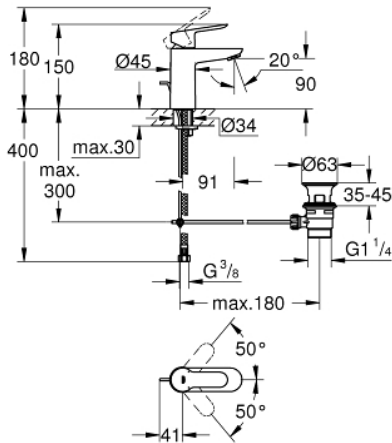

23 802 000 **BAUEDGE SINGLE-LEVER BASIN MIXER 1/2"**
S-SIZE

PRODUCT DESCRIPTION

- Colour: chrome
- single hole installation
- metal lever
- GROHE SilkMove 28 mm ceramic cartridge
- with temperature limiter
- GROHE LongLife finish
- GROHE EcoJoy - less water, perfect flow
- maximum flow rate (at 3 bar): 5 l/min
- rapid installation system
- plastic pop-up waste set 1 1/4"
- flexible connection hoses

23 802 000 **BAUEDGE SINGLE-LEVER BASIN MIXER 1/2"**
S-SIZE

SPARE PARTS, November 2016 – now

- 1: Lever (Spare part-nr. 46697000)
- 2: Fitting ring (Spare part-nr. 46715000)
- 3: Cartridge (Spare part-nr. 46580000)
- 4: Pop-up rod (Spare part-nr. 46739000)
- 5: Mousseur (Spare part-nr. 48159000)
- 6: Shank fastening assembly (Spare part-nr. 46249000)
- 7: Waste set 1 1/4" (Spare part-nr. 28910000)
- 7.1: Plug (Spare part-nr. 07182000)
- 7.2: Eccentric rod (Spare part-nr. 07052000)
- 8: Eccentric rod (Spare part-nr. 07341000)*
- 9: Mounting wrench (Spare part-nr. 19017000)*