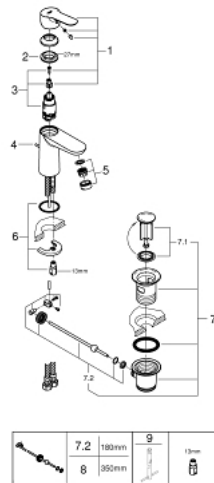

23 802 000 **BAUEDGE SINGLE-LEVER BASIN MIXER 1/2"**
S-SIZE

PRODUCT DESCRIPTION

- Colour: chrome
- single hole installation
- metal lever
- GROHE SilkMove 28 mm ceramic cartridge
- with temperature limiter
- GROHE LongLife finish
- GROHE EcoJoy - less water, perfect flow
- maximum flow rate (at 3 bar): 5 l/min
- rapid installation system
- plastic pop-up waste set 1 1/4"
- flexible connection hoses

23 802 000 **BAUEDGE SINGLE-LEVER BASIN MIXER 1/2"**
S-SIZE

SPARE PARTS, November 2016 – now

- 1: Lever (Spare part-nr. 46697000)
- 2: Fitting ring (Spare part-nr. 46715000)
- 3: Cartridge (Spare part-nr. 46580000)
- 4: Pop-up rod (Spare part-nr. 46739000)
- 5: Mousseur (Spare part-nr. 48159000)
- 6: Shank fastening assembly (Spare part-nr. 46249000)
- 7: Waste set 1 1/4" (Spare part-nr. 28910000)
- 7.1: Plug (Spare part-nr. 07182000)
- 7.2: Eccentric rod (Spare part-nr. 07052000)
- 8: Eccentric rod (Spare part-nr. 07341000)*
- 9: Mounting wrench (Spare part-nr. 19017000)*