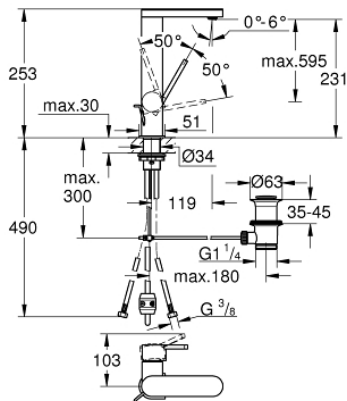

23 843 003 **GROHE PLUS SINGLE-LEVER BASIN MIXER 1/2"**
L-SIZE

PRODUCT DESCRIPTION

- Colour: chrome
- single hole installation
- metal lever
- GROHE SilkMove 28 mm ceramic cartridge
- with temperature limiter
- GROHE LongLife finish
- GROHE EcoJoy - less water, perfect flow
- maximum flow rate (at 3 bar): 5 l/min
- SpeedClean mousseur
- GROHE AquaGuide adjustable mousseur
- rapid installation system
- pull out spout
- Easy Docking Function guarantees easy retraction and smooth docking back to the starting position
- pop-up waste set 1 1/4"
- flexible connection hoses

23 843 003 **GROHE PLUS SINGLE-LEVER BASIN MIXER 1/2"**
L-SIZE

SPARE PARTS, April 2018 – now

- 1: Cartridge (Spare part-nr. 46963000)
 - 2: Pull out shower (Spare part-nr. 48454000)
 - 2.1: flow control (Spare part-nr. 1137059990)
 - 3: Pop-up rod (Spare part-nr. 46739000)
 - 4: Shank fastening assembly (Spare part-nr. 48384000)
 - 5: Waste set 1 1/4" (Spare part-nr. 28910000)
 - 5.1: Plug (Spare part-nr. 07182000)
 - 5.2: Eccentric rod (Spare part-nr. 07052000)
 - 6: Hose for sink mixer with pull-out dual spray or mousseur (Spare part-nr. 48293000)
 - 7: Eccentric rod (Spare part-nr. 07341000)*
- * Optional accessories