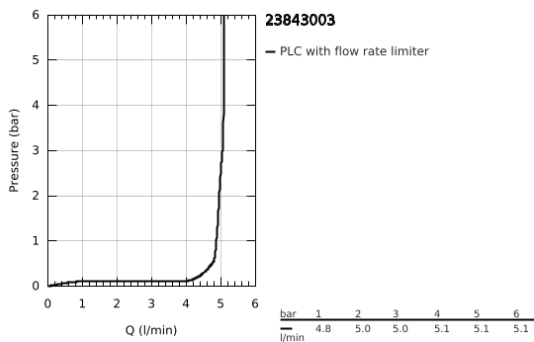

23 843 003 **GROHE PLUS SINGLE-LEVER BASIN MIXER 1/2"**
L-SIZE

PRODUCT DESCRIPTION

- Colour: chrome
- single hole installation
- metal lever
- GROHE SilkMove 28 mm ceramic cartridge
- with temperature limiter
- GROHE LongLife finish
- GROHE EcoJoy - less water, perfect flow
- maximum flow rate (at 3 bar): 5 l/min
- SpeedClean mousseur
- GROHE AquaGuide adjustable mousseur
- rapid installation system
- pull out spout
- Easy Docking Function guarantees easy retraction and smooth docking back to the starting position
- pop-up waste set 1 1/4"
- flexible connection hoses

23 843 003 **GROHE PLUS SINGLE-LEVER BASIN MIXER 1/2"**
L-SIZE

SPARE PARTS, April 2018 – now

- 1: Cartridge (Spare part-nr. 46963000)
 - 2: Pull out shower (Spare part-nr. 48454000)
 - 2.1: flow control (Spare part-nr. 1137059990)
 - 3: Pop-up rod (Spare part-nr. 46739000)
 - 4: Shank fastening assembly (Spare part-nr. 48384000)
 - 5: Waste set 1 1/4" (Spare part-nr. 28910000)
 - 5.1: Plug (Spare part-nr. 07182000)
 - 5.2: Eccentric rod (Spare part-nr. 07052000)
 - 6: Hose for sink mixer with pull-out dual spray or mousseur (Spare part-nr. 48293000)
 - 7: Eccentric rod (Spare part-nr. 07341000)*
- * Optional accessories