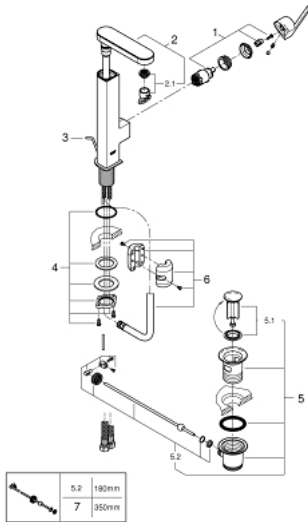

23 843 003 **GROHE PLUS SINGLE-LEVER BASIN MIXER 1/2"**
L-SIZE

PRODUCT DESCRIPTION

- Colour: chrome
- single hole installation
- metal lever
- GROHE SilkMove 28 mm ceramic cartridge
- with temperature limiter
- GROHE LongLife finish
- GROHE EcoJoy - less water, perfect flow
- maximum flow rate (at 3 bar): 5 l/min
- SpeedClean mousseur
- GROHE AquaGuide adjustable mousseur
- rapid installation system
- pull out spout
- Easy Docking Function guarantees easy retraction and smooth docking back to the starting position
- pop-up waste set 1 1/4"
- flexible connection hoses

23 843 003 **GROHE PLUS SINGLE-LEVER BASIN MIXER 1/2"**
L-SIZE

SPARE PARTS, April 2018 – now

- 1: Cartridge (Spare part-nr. 46963000)
 - 2: Pull out shower (Spare part-nr. 48454000)
 - 2.1: flow control (Spare part-nr. 1137059990)
 - 3: Pop-up rod (Spare part-nr. 46739000)
 - 4: Shank fastening assembly (Spare part-nr. 48384000)
 - 5: Waste set 1 1/4" (Spare part-nr. 28910000)
 - 5.1: Plug (Spare part-nr. 07182000)
 - 5.2: Eccentric rod (Spare part-nr. 07052000)
 - 6: Hose for sink mixer with pull-out dual spray or mousseur (Spare part-nr. 48293000)
 - 7: Eccentric rod (Spare part-nr. 07341000)*
- * Optional accessories